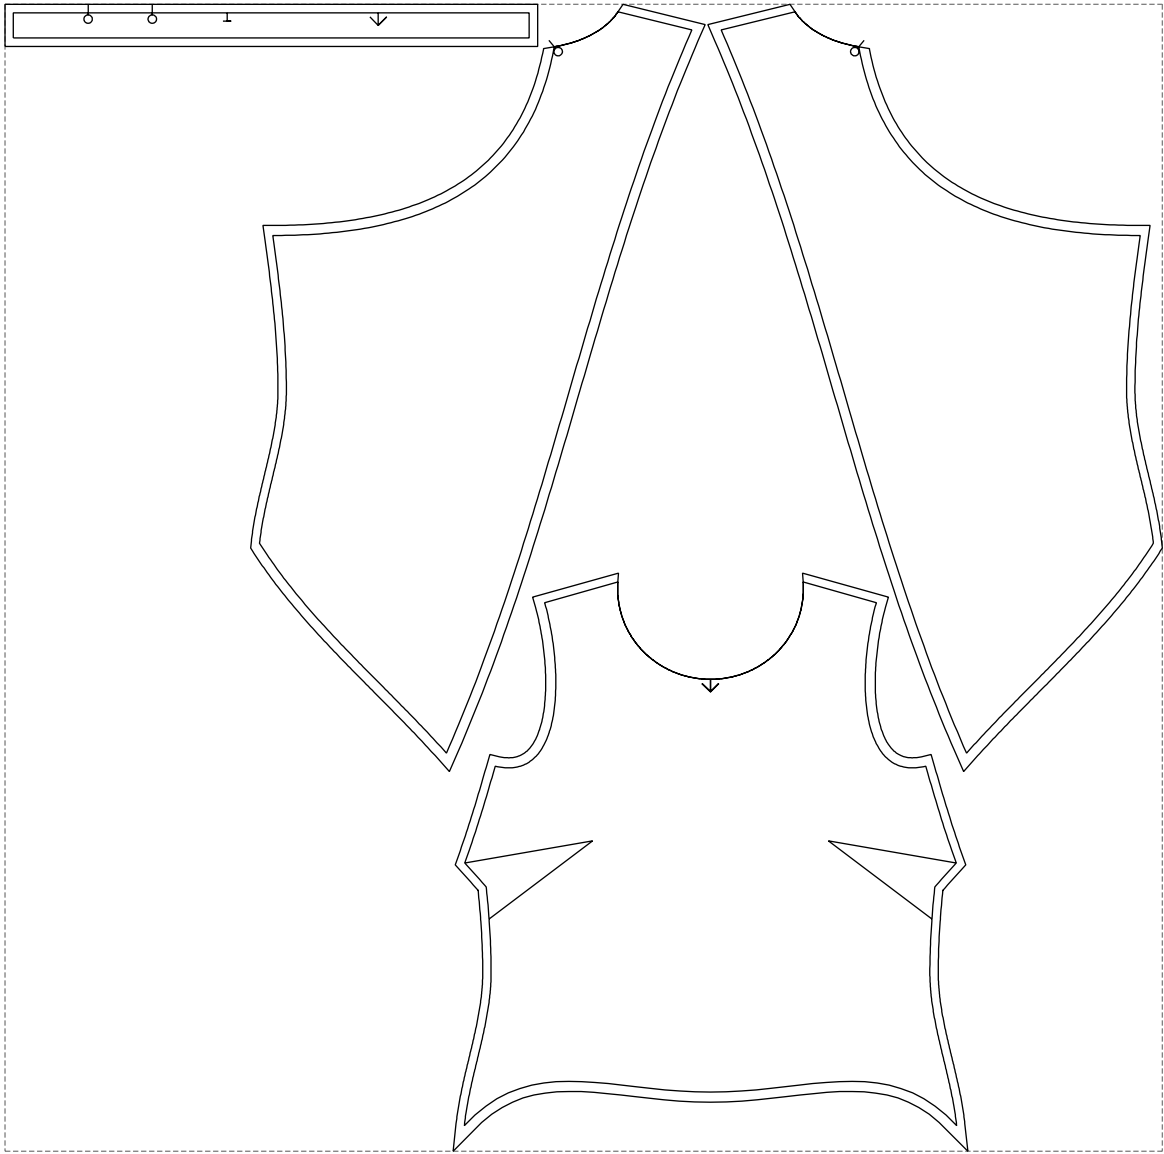

Not for print

Paper size: A4, size:1066.46 x913.85 mm

# Example

size:1378.37 x1366.19 mm

Maneken =1 ver.0

rz\_1=170

rz\_16=112

rz\_17=96.2

rz\_18=94

rz\_19=120