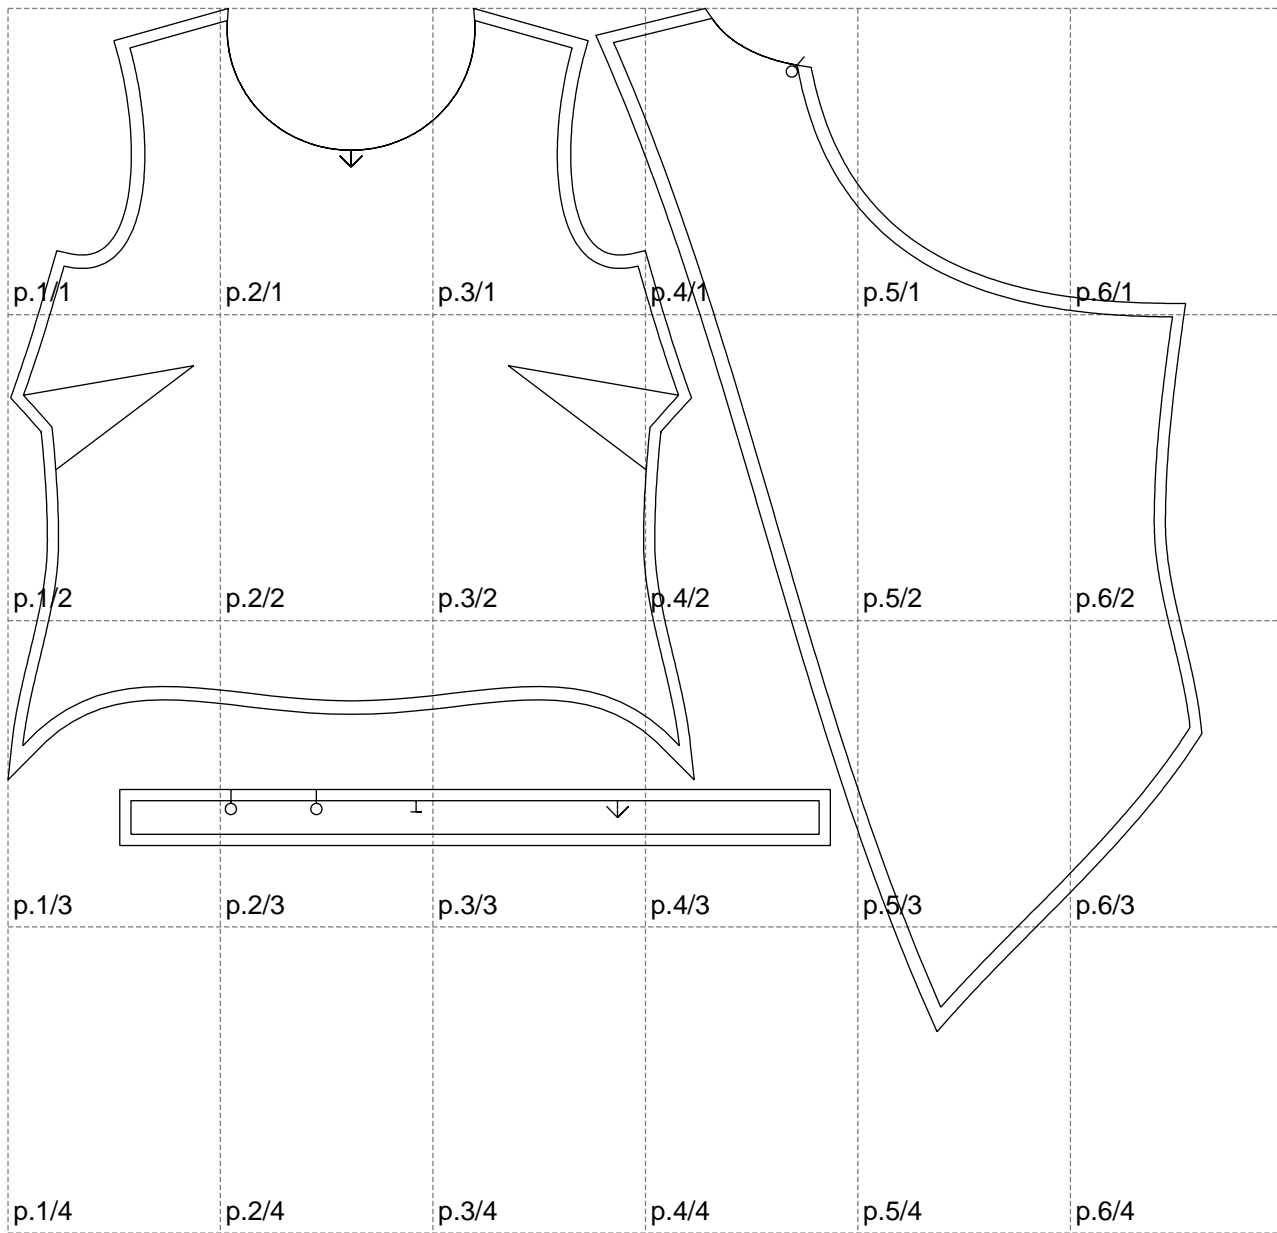

Not for print

Paper size: A4, size:1066.46 x913.85 mm

# Example

size:1378.37 x1366.19 mm

Maneken =1 ver.0

rz\_1=170

rz\_16=112

rz\_17=96.2

rz\_18=94

rz\_19=120

rz\_20=117

---

. . . . .  
. . . . .  
. . . . .