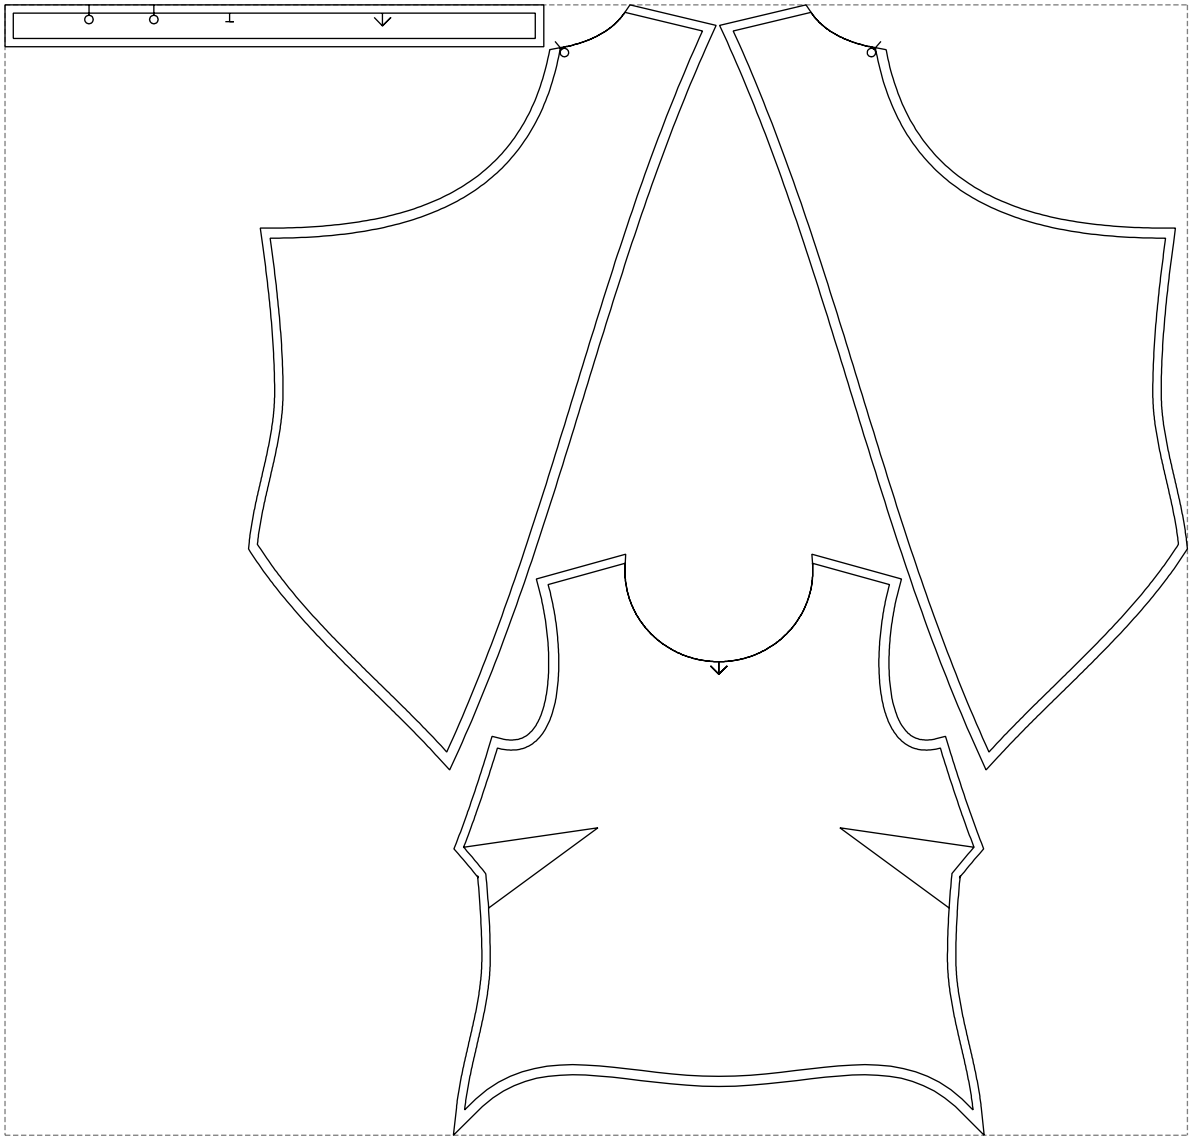

Not for print

Paper size: A4, size:1106.37 x911.49 mm

Example

size:1408.23 x1346.60 mm

Maneken =1 ver.0

rz_1=170

rz_16=116

rz_17=100

rz_18=98.8

rz_19=124

rz_20=121

.
.
.