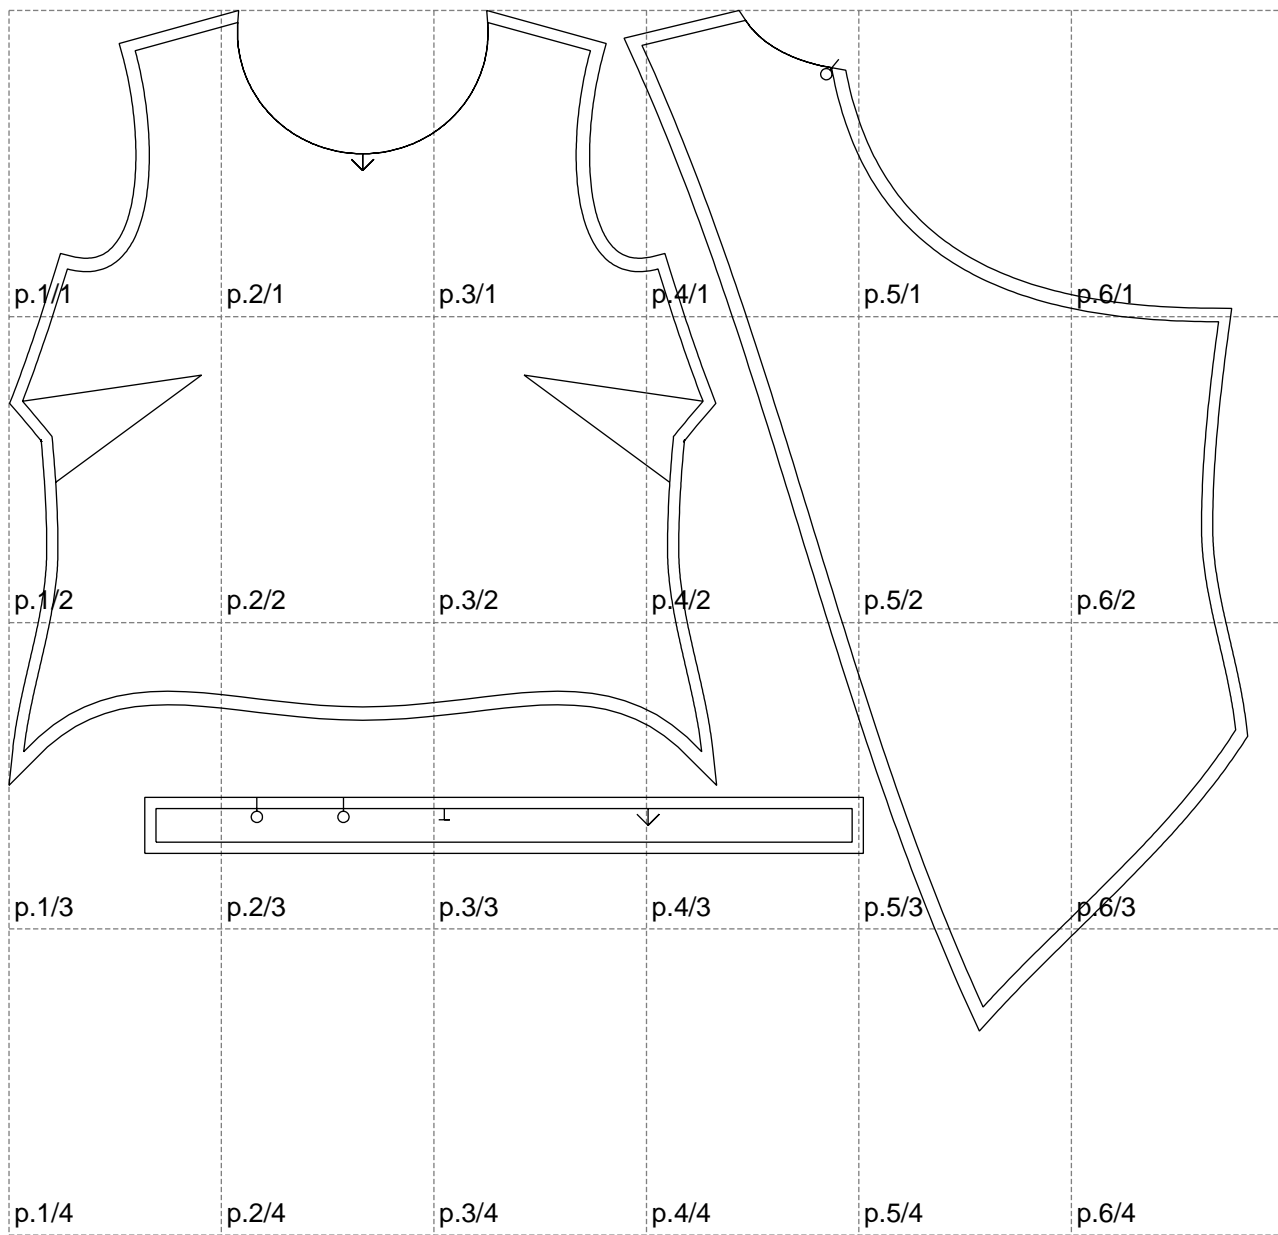

Not for print

Paper size: A4, size:1106.37 x911.49 mm

Example

size:1408.23 x1346.60 mm

Maneken =1 ver.0

rz_1=170

rz_16=116

rz_17=100

rz_18=98.8

rz_19=124

rz_20=121

.
.
.