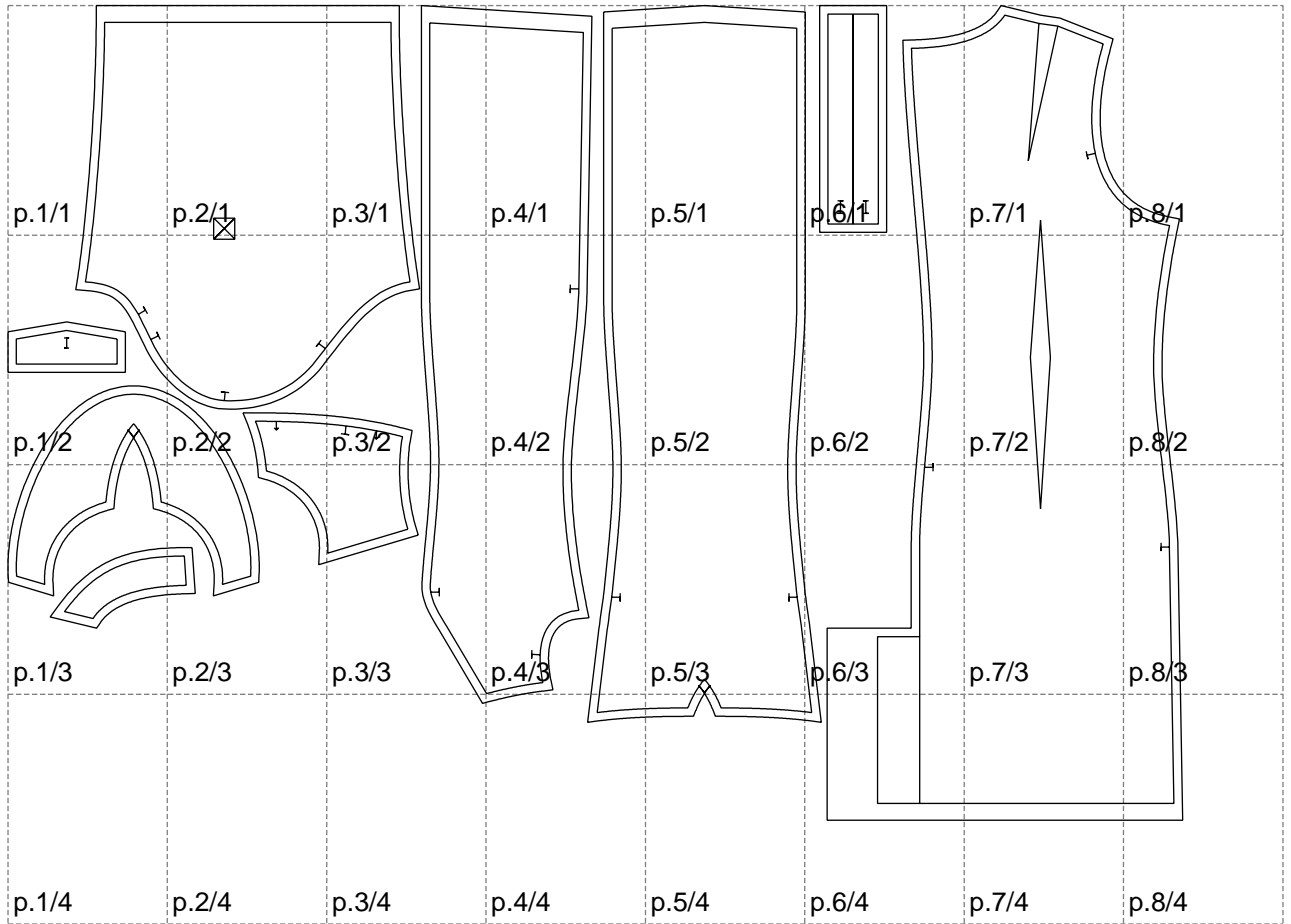

Not for print

Paper size: A4, size:1399.00 x969.97 mm

# Example

size:1499.00 x1596.51 mm

Maneken =1 ver.0

rz\_1=170

rz\_16=104

rz\_17=88.9

rz\_18=84.4

rz\_19=112

rz\_20=109.3

---

. . . . .  
. . . . .  
. . . . .