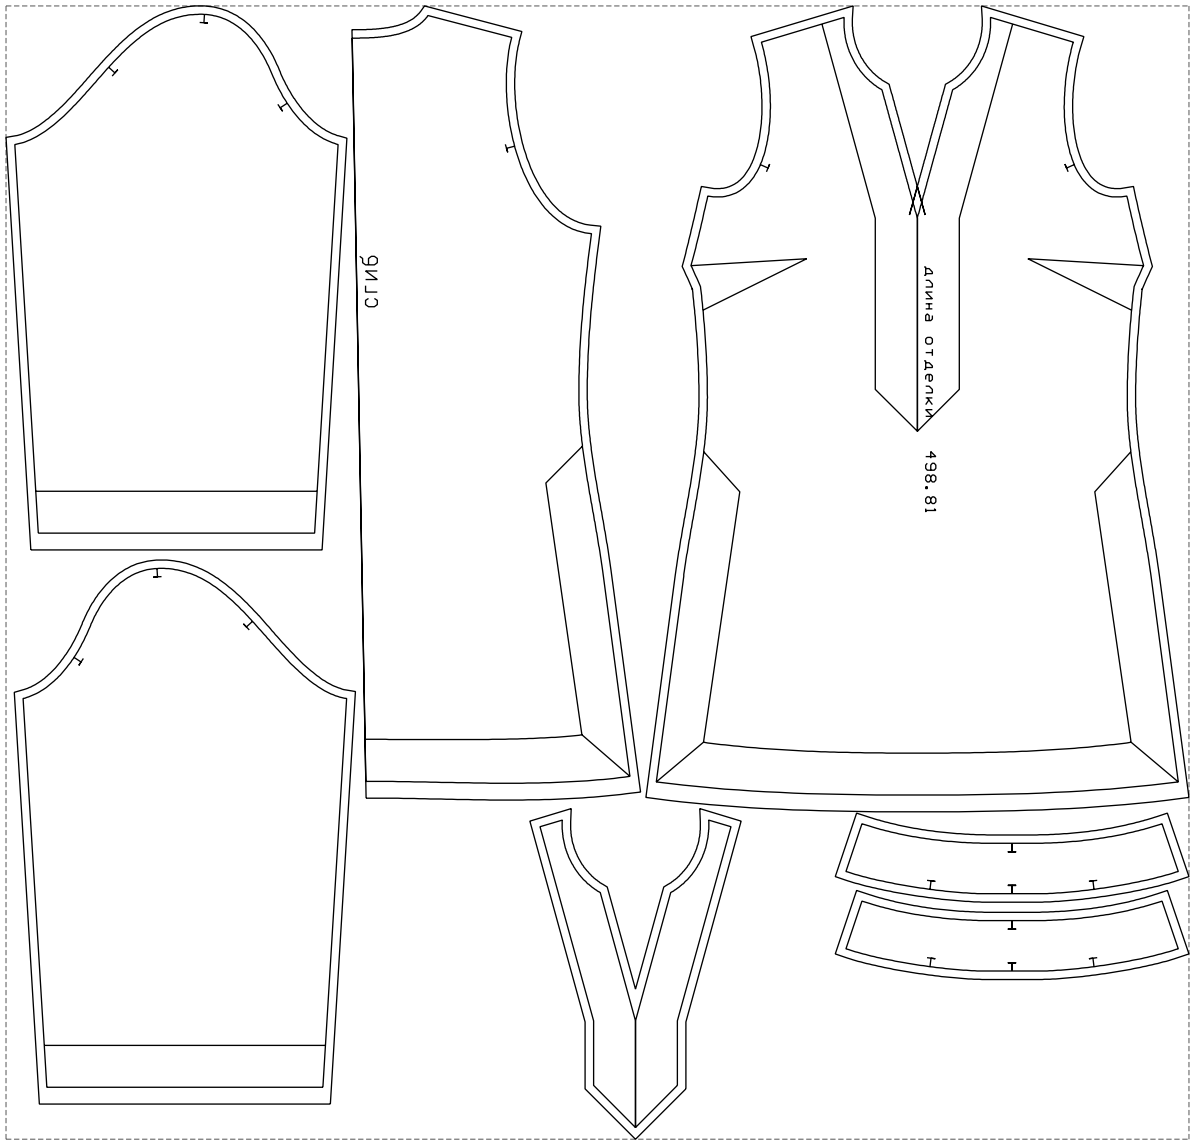

Not for print

Paper size: A4, size:1399.00 x1112.16 mm

# Example

size:1408.77 x1350.07 mm

Maneken =1 ver.0

rz\_1=170

rz\_16=100

rz\_17=85.4

rz\_18=80.2

rz\_19=108

rz\_20=105.4

---

. . . . .  
. . . . .  
. . . . .