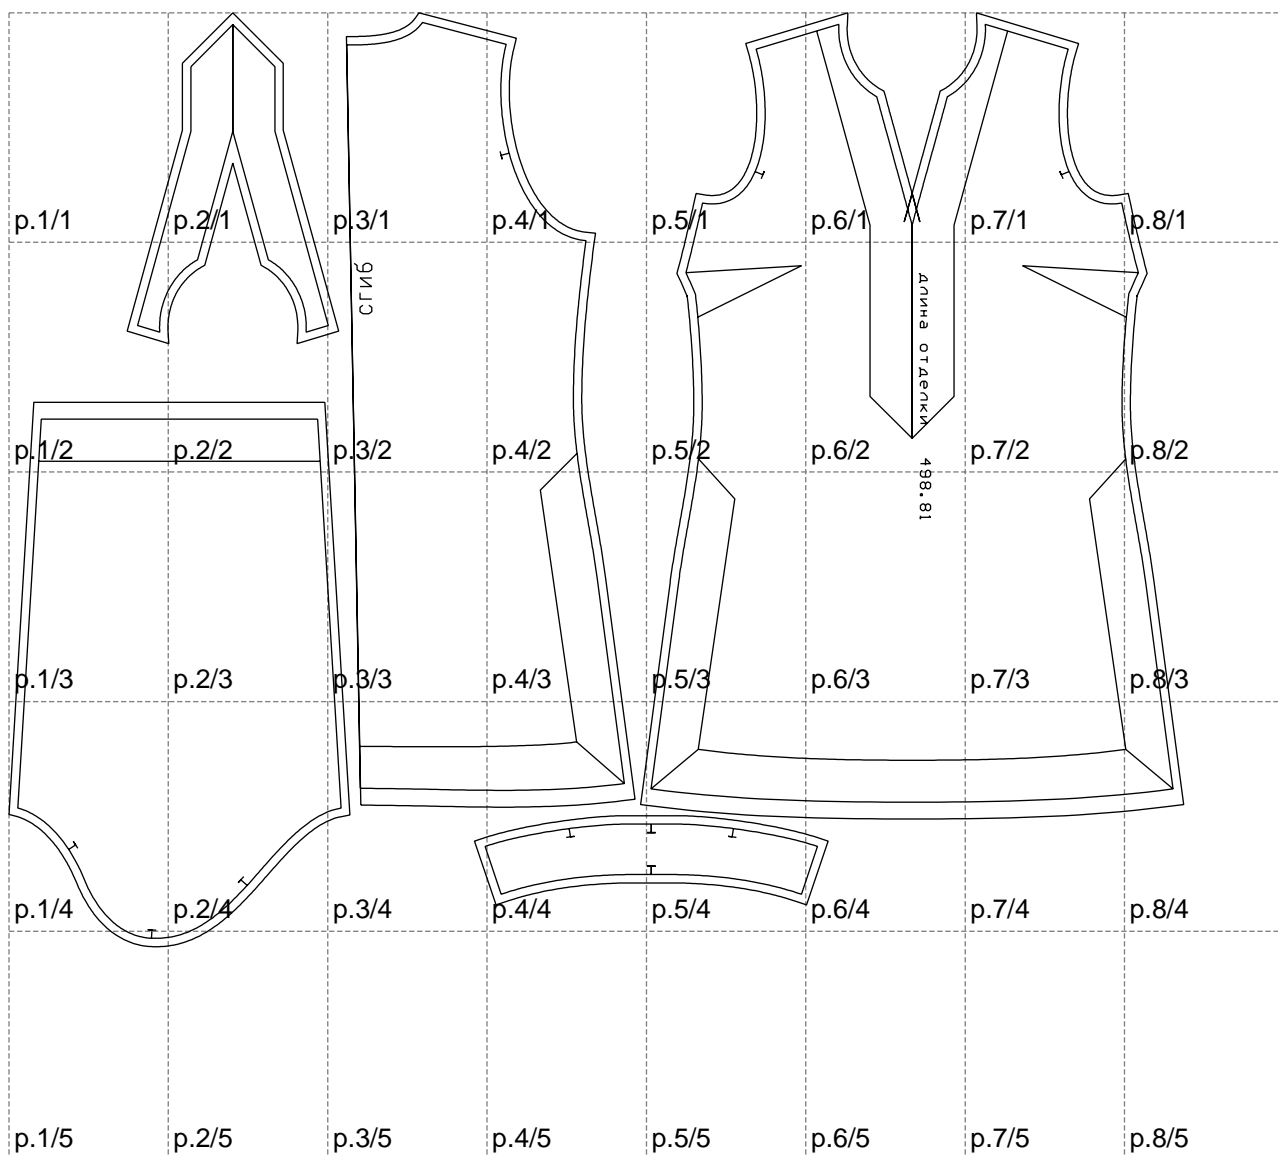

Not for print

Paper size: A4, size:1399.00 x1112.16 mm

# Example

size:1408.77 x1350.07 mm

Maneken =1 ver.0

rz\_1=170

rz\_16=100

rz\_17=85.4

rz\_18=80.2

rz\_19=108

rz\_20=105.4

---

. . . . .  
. . . . .  
. . . . .