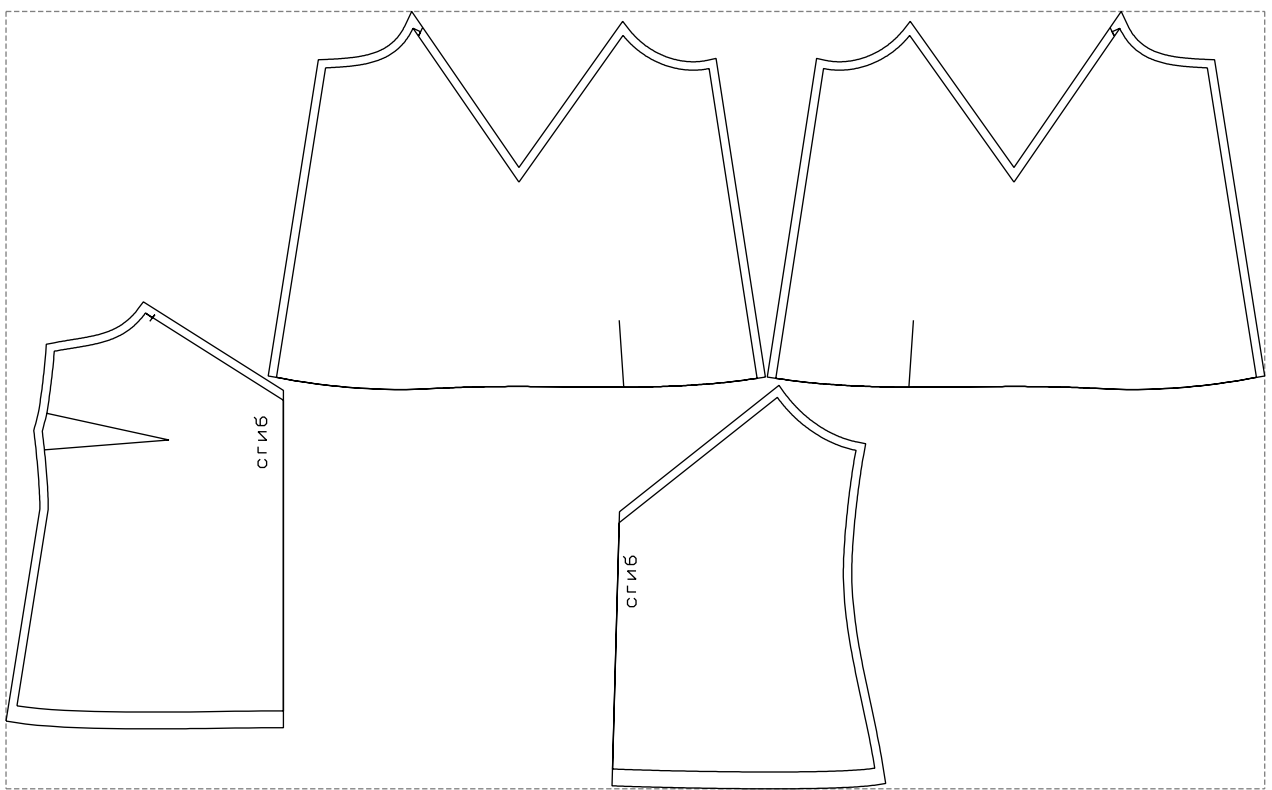

Not for print

Paper size: A4, size:1399.00 x706.00 mm

# Example

size:1499.00 x926.01 mm

Maneken =1 ver.0

rz\_1=170

rz\_16=108

rz\_17=92.5

rz\_18=89.2

rz\_19=116