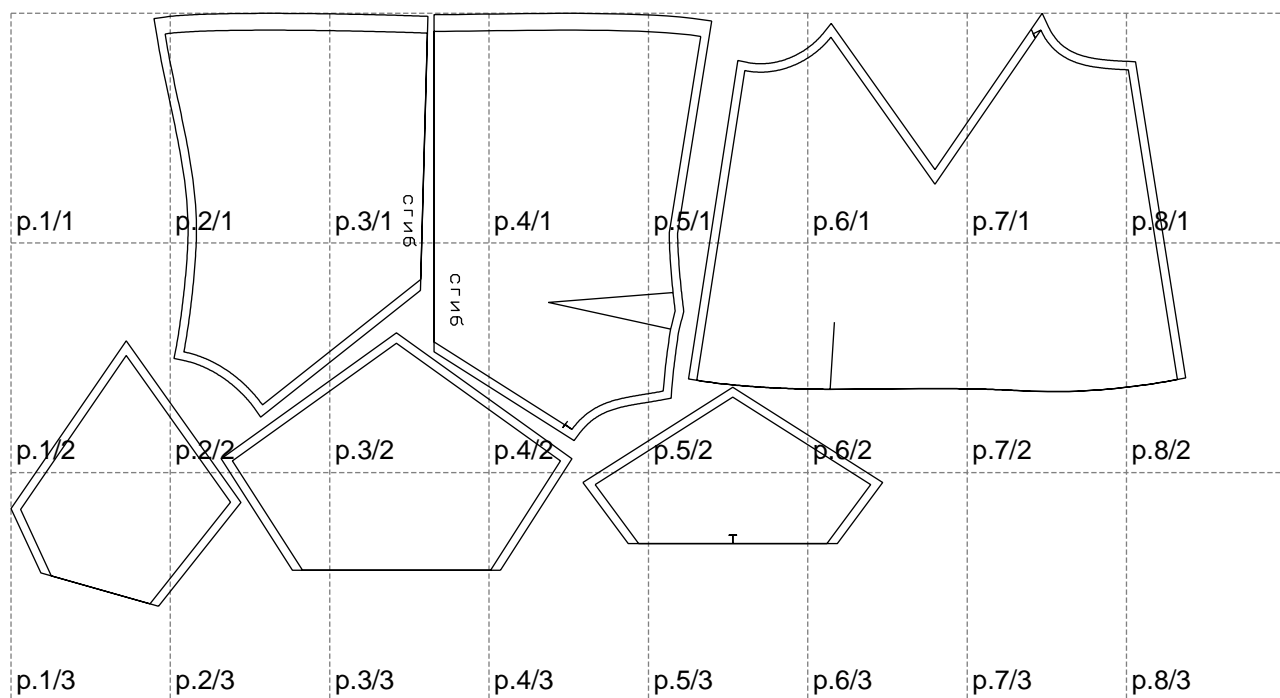

Not for print

Paper size: A4, size:1399.00 x706.00 mm

# Example

size:1499.00 x926.01 mm

Maneken =1 ver.0

rz\_1=170

rz\_16=108

rz\_17=92.5

rz\_18=89.2

rz\_19=116

rz\_20=113

---

. . . . .  
. . . . .  
. . . . .