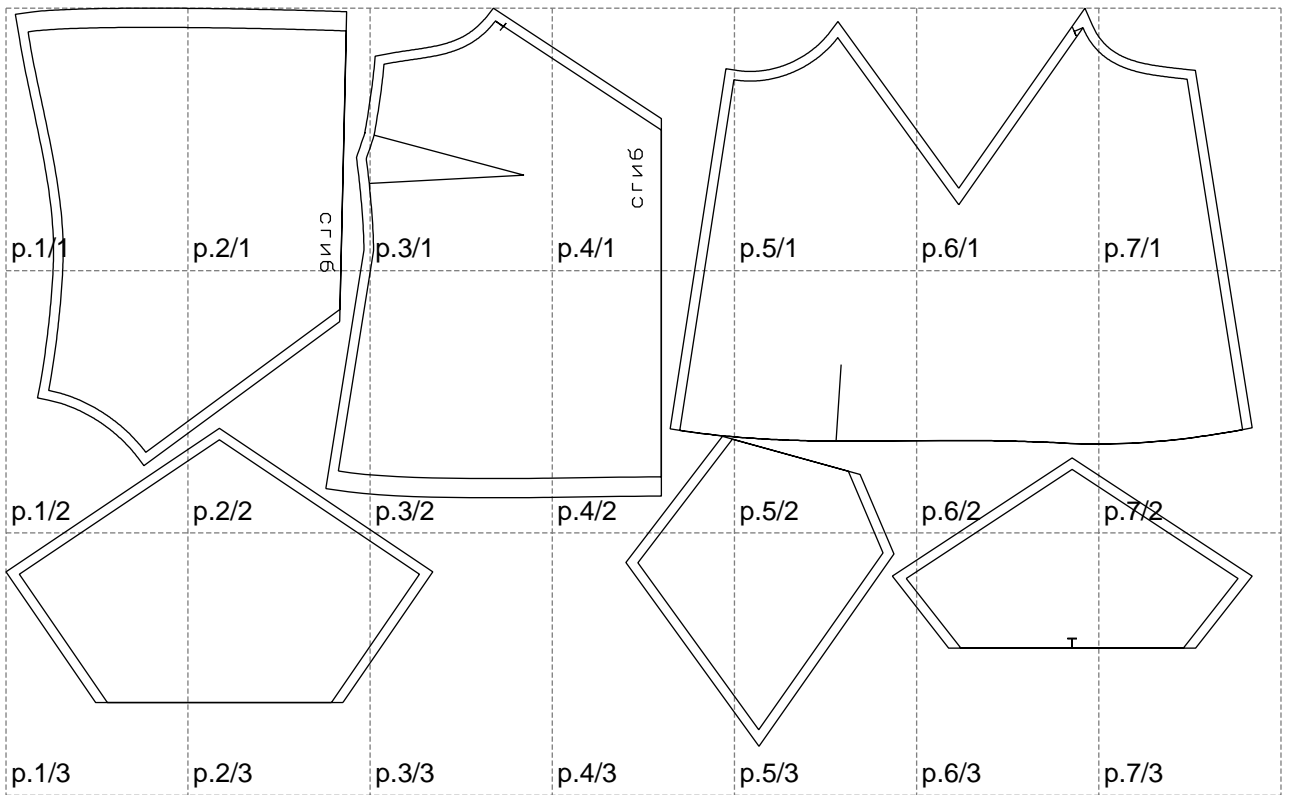

Not for print

Paper size: A4, size:1298.56 x769.09 mm

# Example

size:1499.00 x918.53 mm

Maneken =1 ver.0

rz\_1=170

rz\_16=116

rz\_17=100

rz\_18=98.8

rz\_19=124

rz\_20=121

---

. . . . .  
. . . . .  
. . . . .