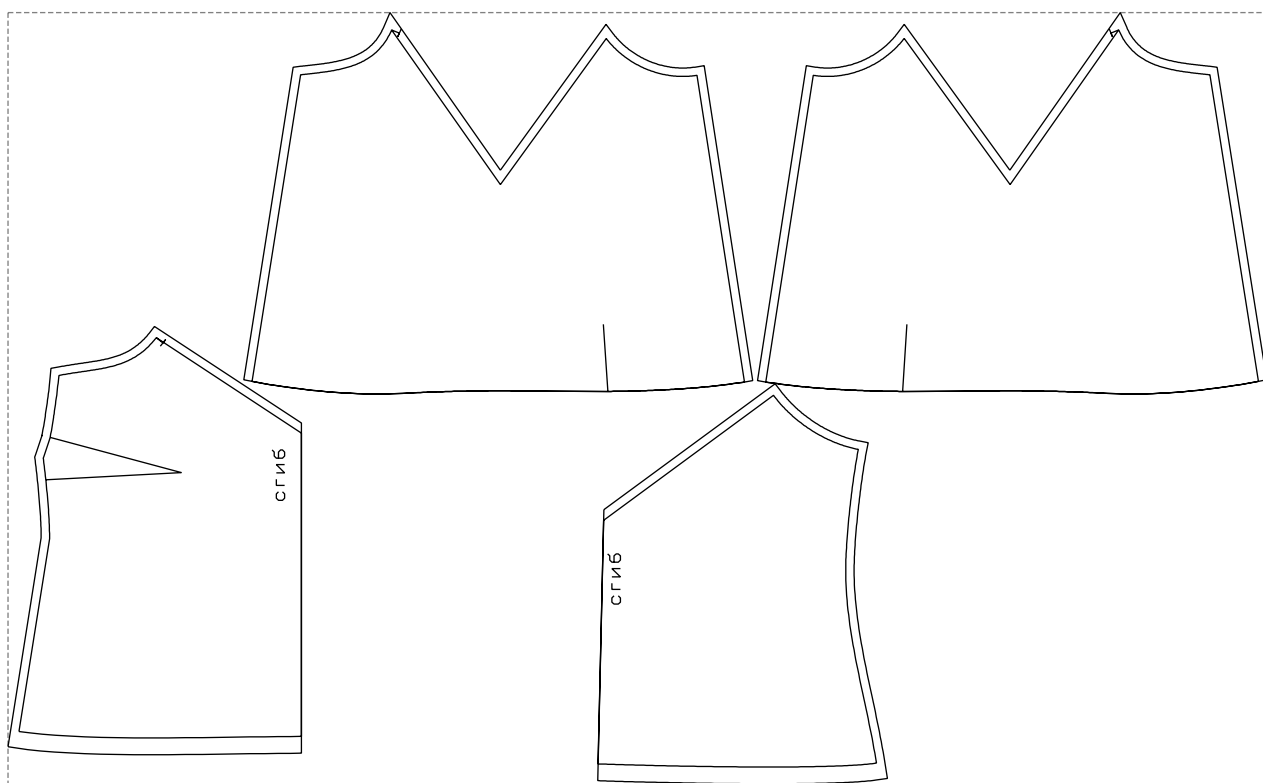

Not for print

Paper size: A4, size:1298.56 x769.09 mm

# Example

size:1499.00 x918.53 mm

Maneken =1 ver.0

rz\_1=170

rz\_16=116

rz\_17=100

rz\_18=98.8

rz\_19=124