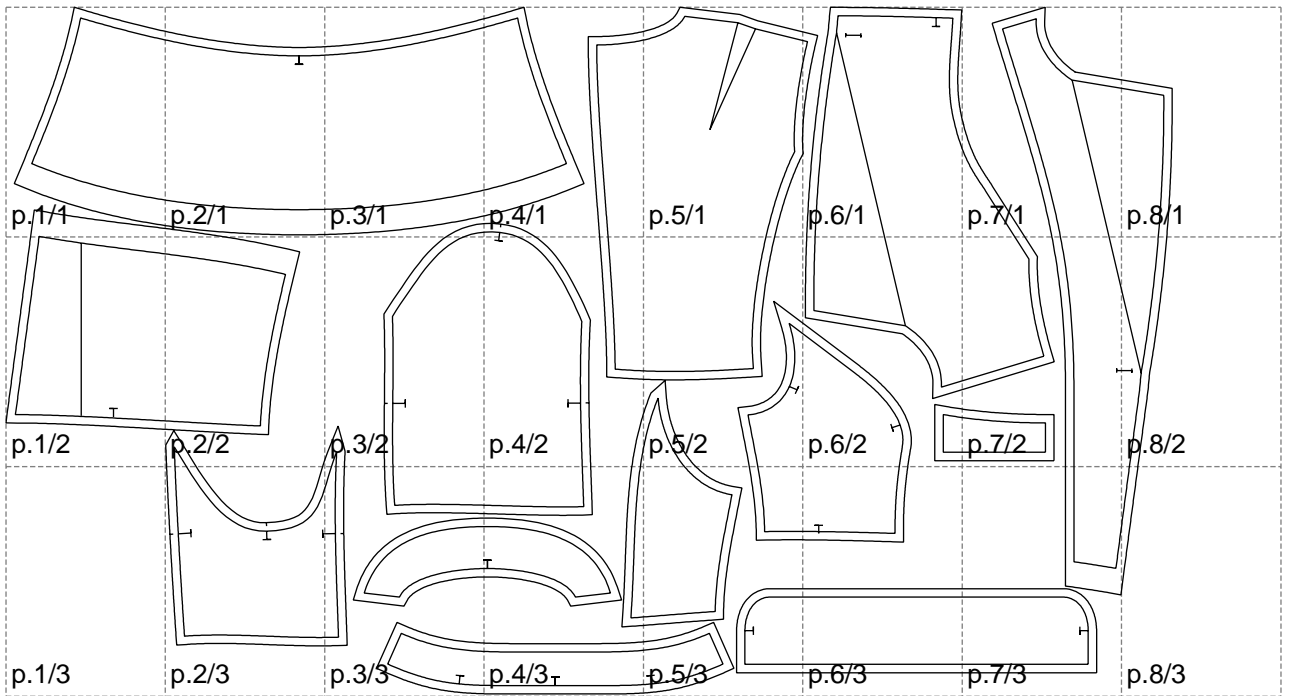

Not for print

Paper size: A4, size:1388.91 x817.65 mm

# Example

size:1499.00 x1341.92 mm

Maneken =1 ver.0

rz\_1=170

rz\_16=112

rz\_17=96.2

rz\_18=94

rz\_19=120

rz\_20=117

---

. . . . .  
. . . . .  
. . . . .