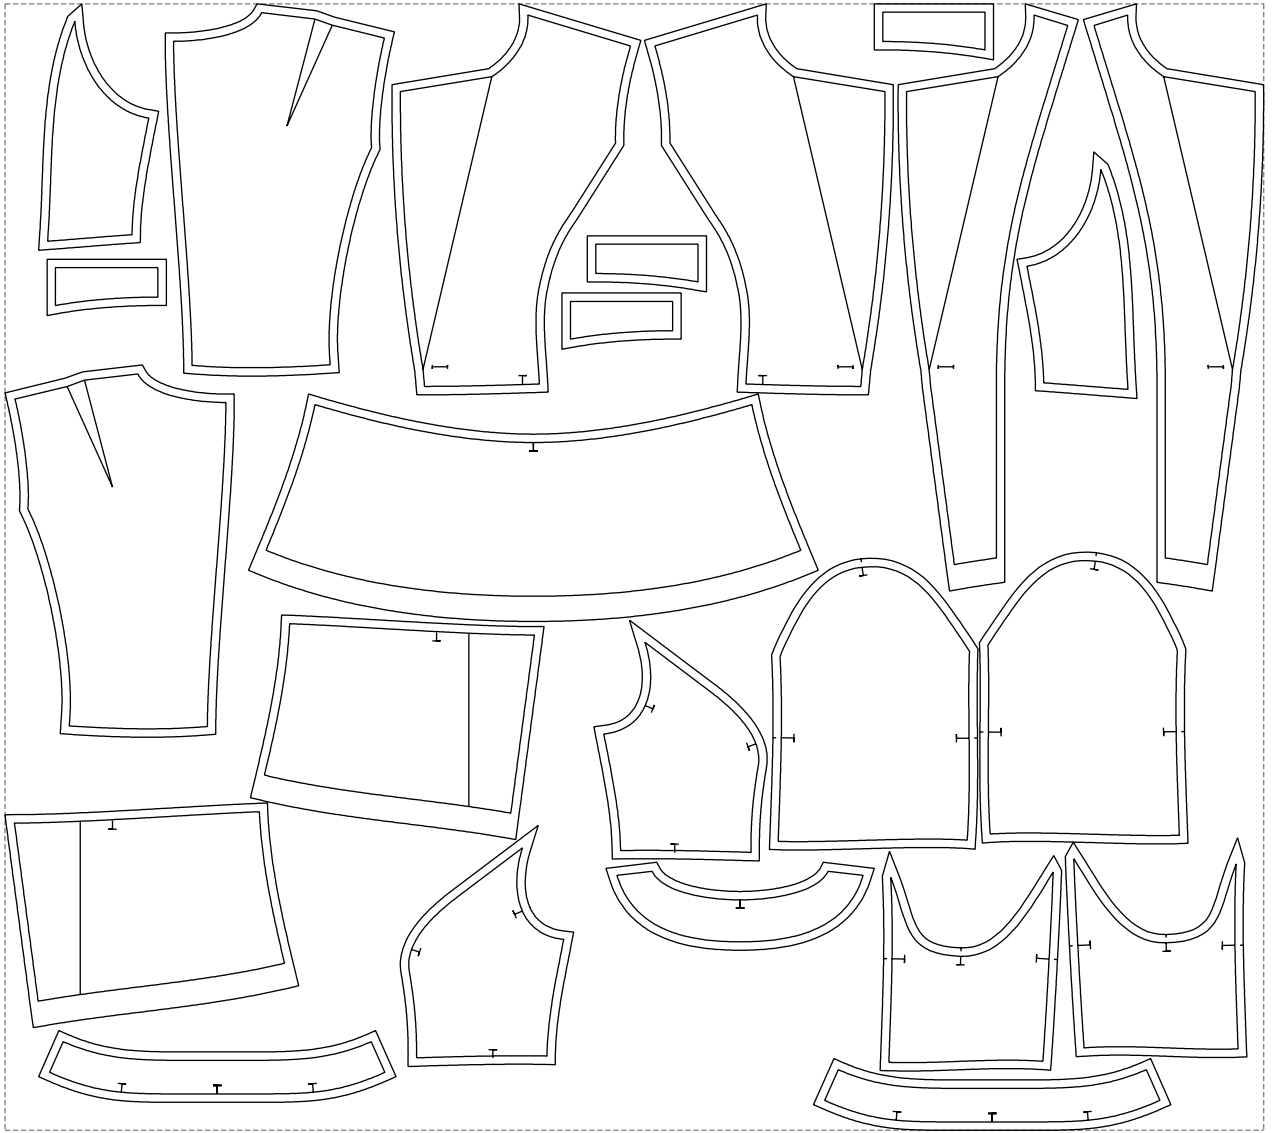

# Example

size:1499.00 x1341.92 mm

Maneken =1 ver.0

rz\_1=170

rz\_16=112

rz\_17=96.2

rz\_18=94

rz\_19=120