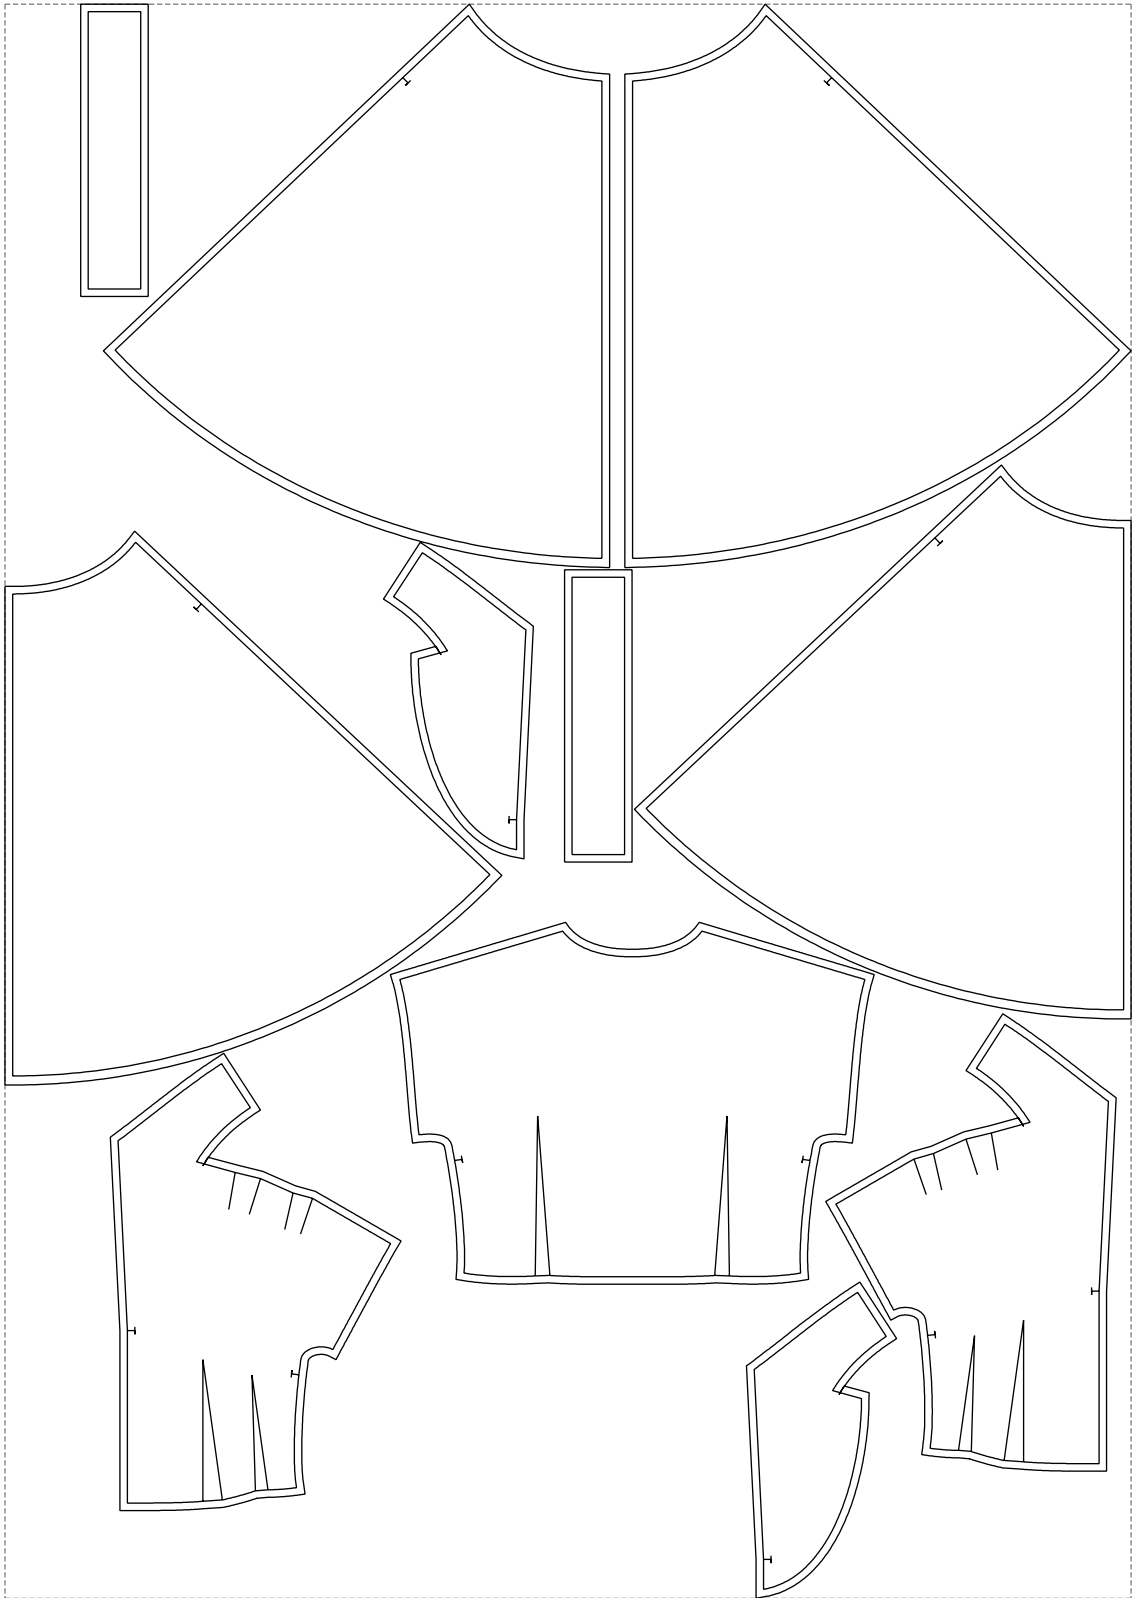

Not for print

Paper size: A4, size:1388.93 x1210.76 mm

# Example

size:1499.00 x2122.71 mm

Maneken =1 ver.0

rz\_1=170

rz\_16=88

rz\_17=75.6

rz\_18=67.6

rz\_19=96

rz\_20=94.6

---

. . . . .  
. . . . .  
. . . . .