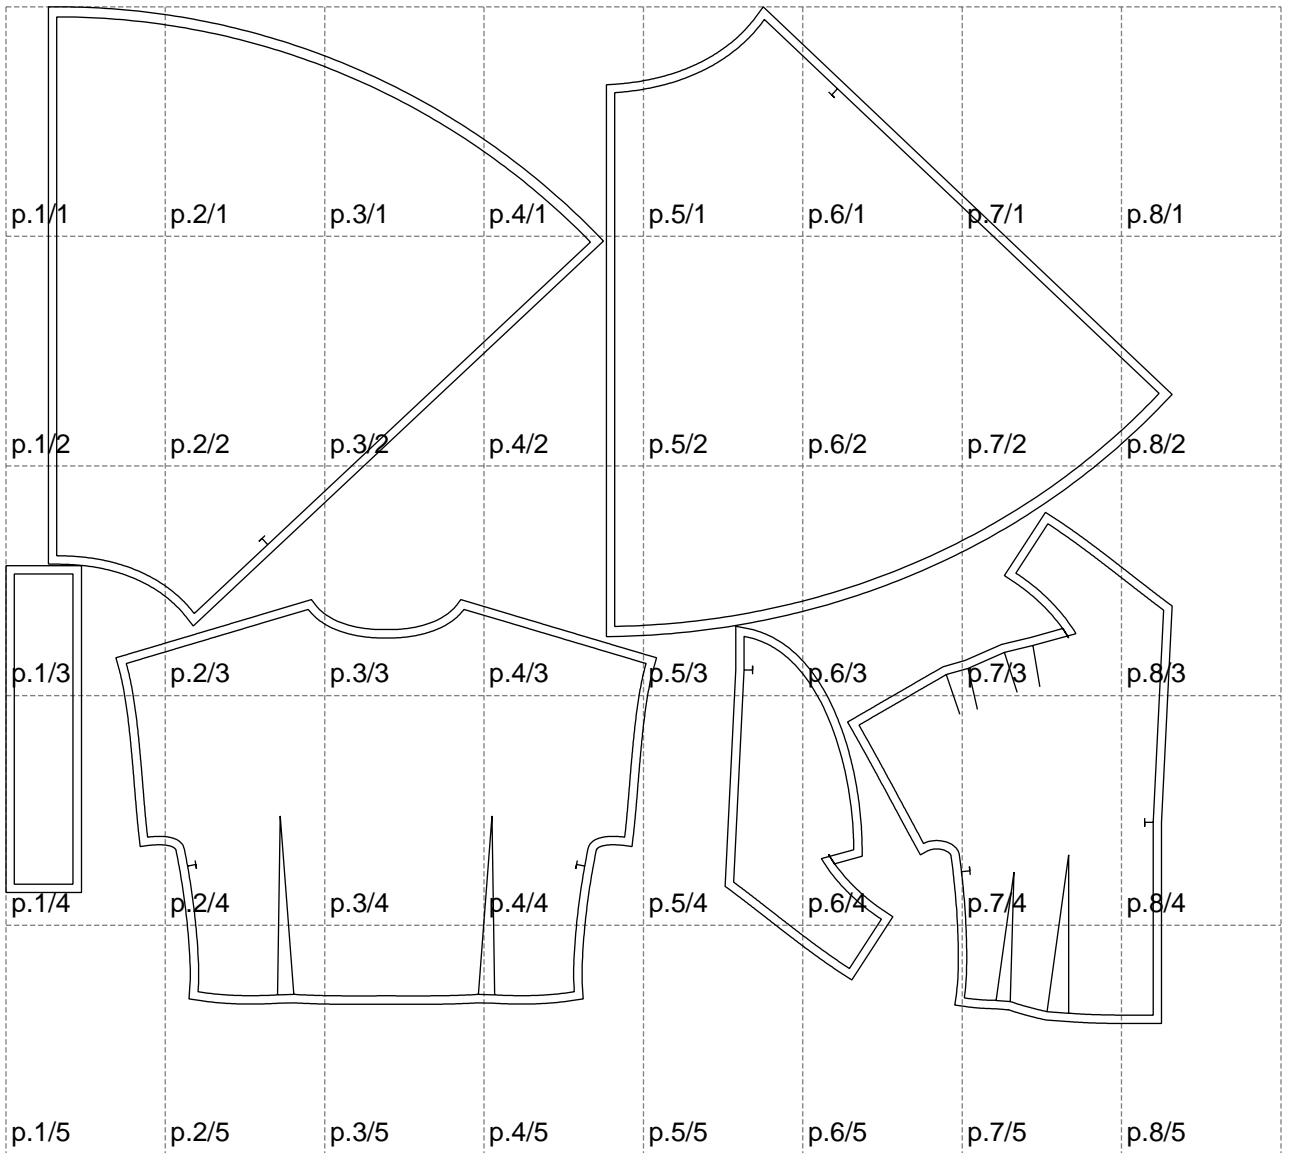

Not for print

Paper size: A4, size:1388.93 x1210.76 mm

# Example

size:1499.00 x2122.71 mm

Maneken =1 ver.0

rz\_1=170

rz\_16=88

rz\_17=75.6

rz\_18=67.6

rz\_19=96

rz\_20=94.6

---

. . . . .  
. . . . .  
. . . . .