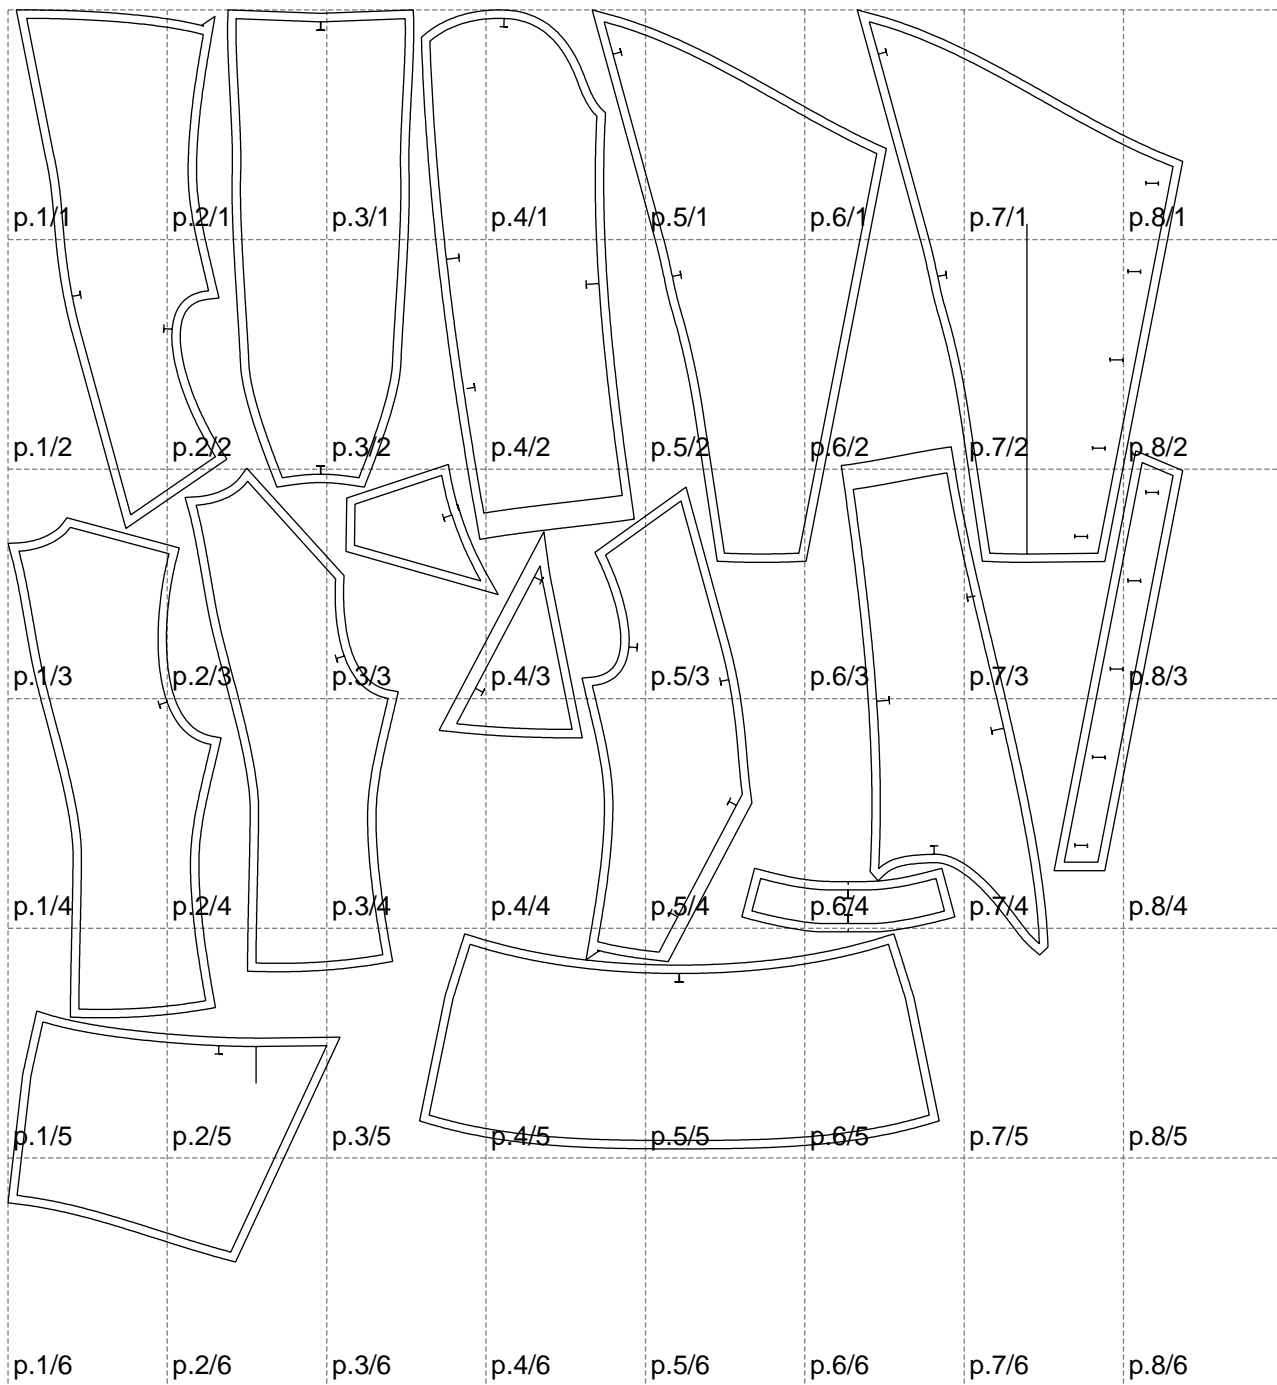

Not for print

Paper size: A4, size:1399.00 x1490.94 mm

# Example

size:1499.00 x1733.29 mm

Maneken =1 ver.0

rz\_1=170

rz\_16=96

rz\_17=82

rz\_18=76

rz\_19=104

rz\_20=101.8

---

. . . . .  
. . . . .  
. . . . .