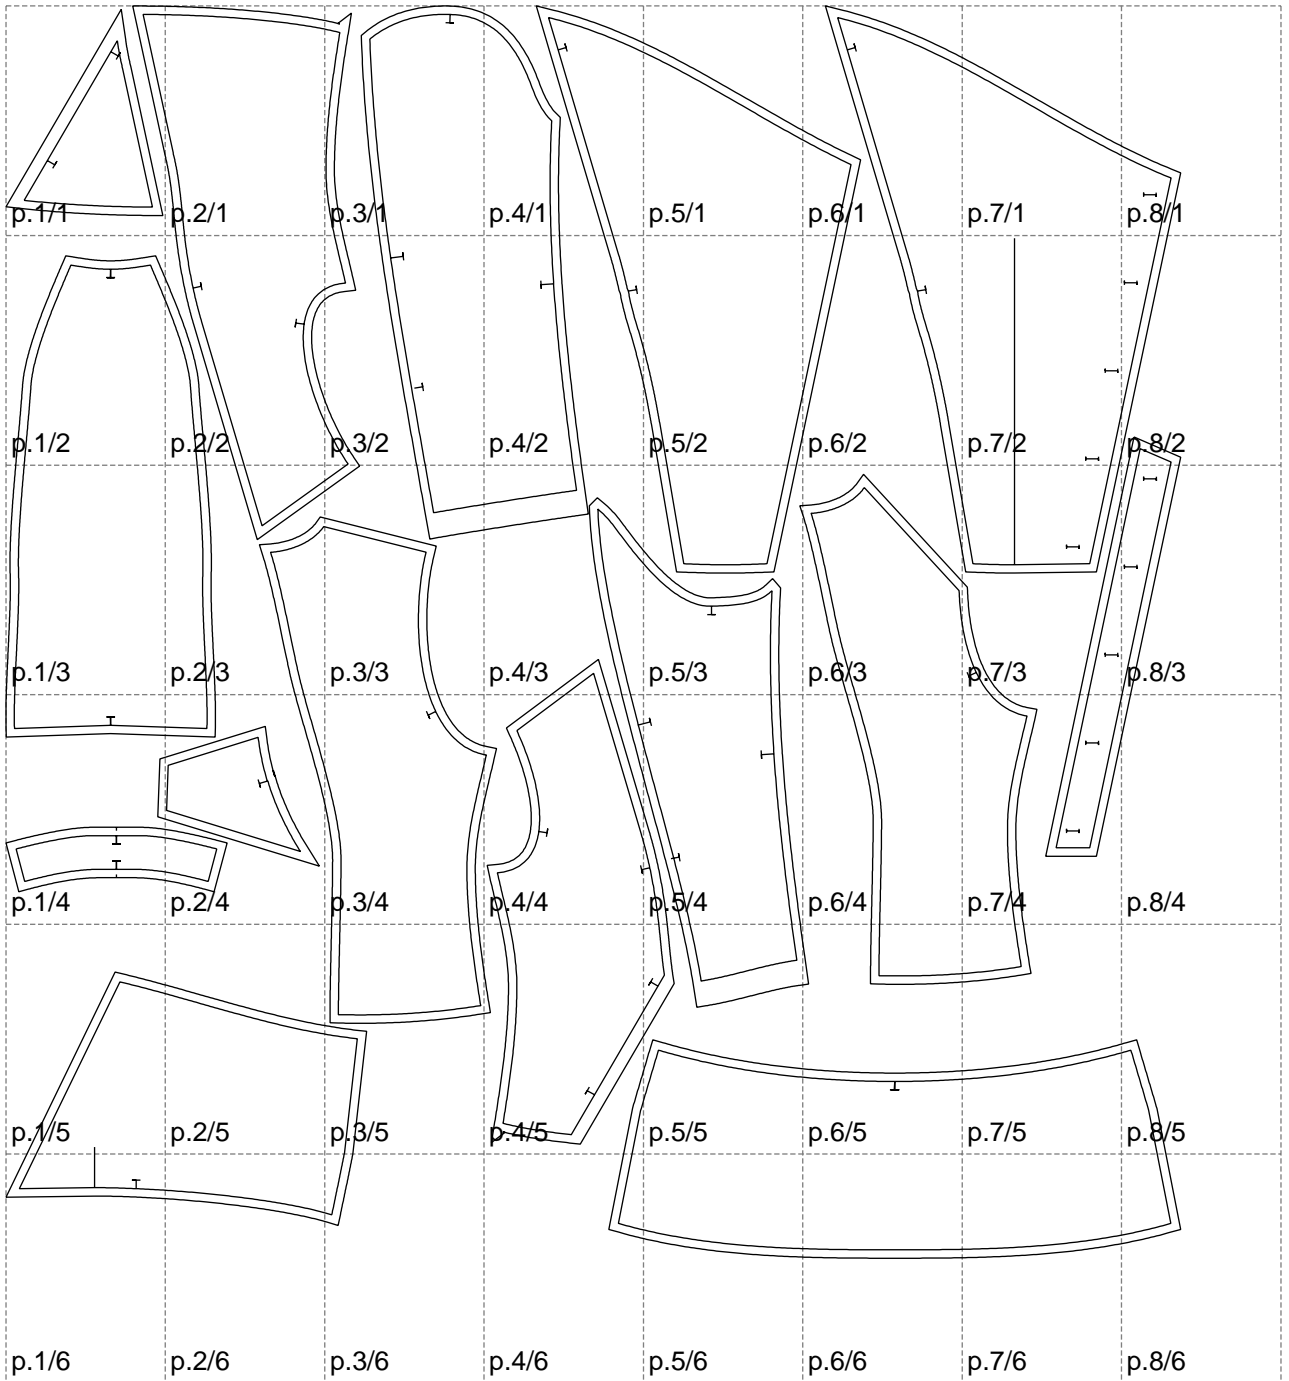

Not for print

Paper size: A4, size:1399.00 x1491.14 mm

# Example

size:1499.00 x1856.78 mm

Maneken =1 ver.0

rz\_1=170

rz\_16=108

rz\_17=92.5

rz\_18=89.2

rz\_19=116

rz\_20=113

---

. . . . .  
. . . . .  
. . . . .