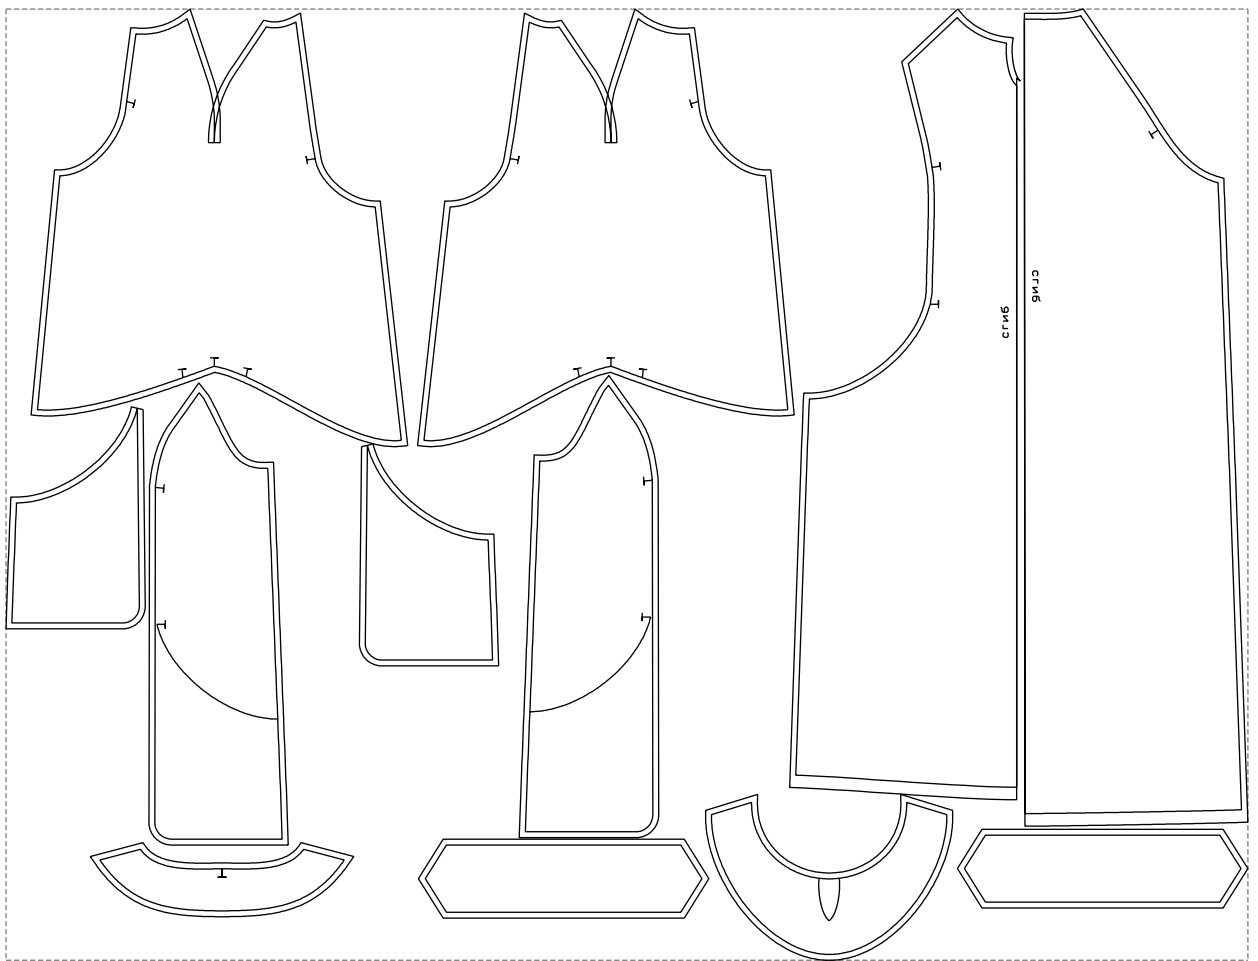

Not for print

Paper size: A4, size:1399.00 x973.32 mm

# Example

size:1478.95 x1133.09 mm

Maneken =1 ver.0

rz\_1=170

rz\_16=88

rz\_17=75.6

rz\_18=67.6

rz\_19=96

rz\_20=94.6

---

. . . . .  
. . . . .  
. . . . .