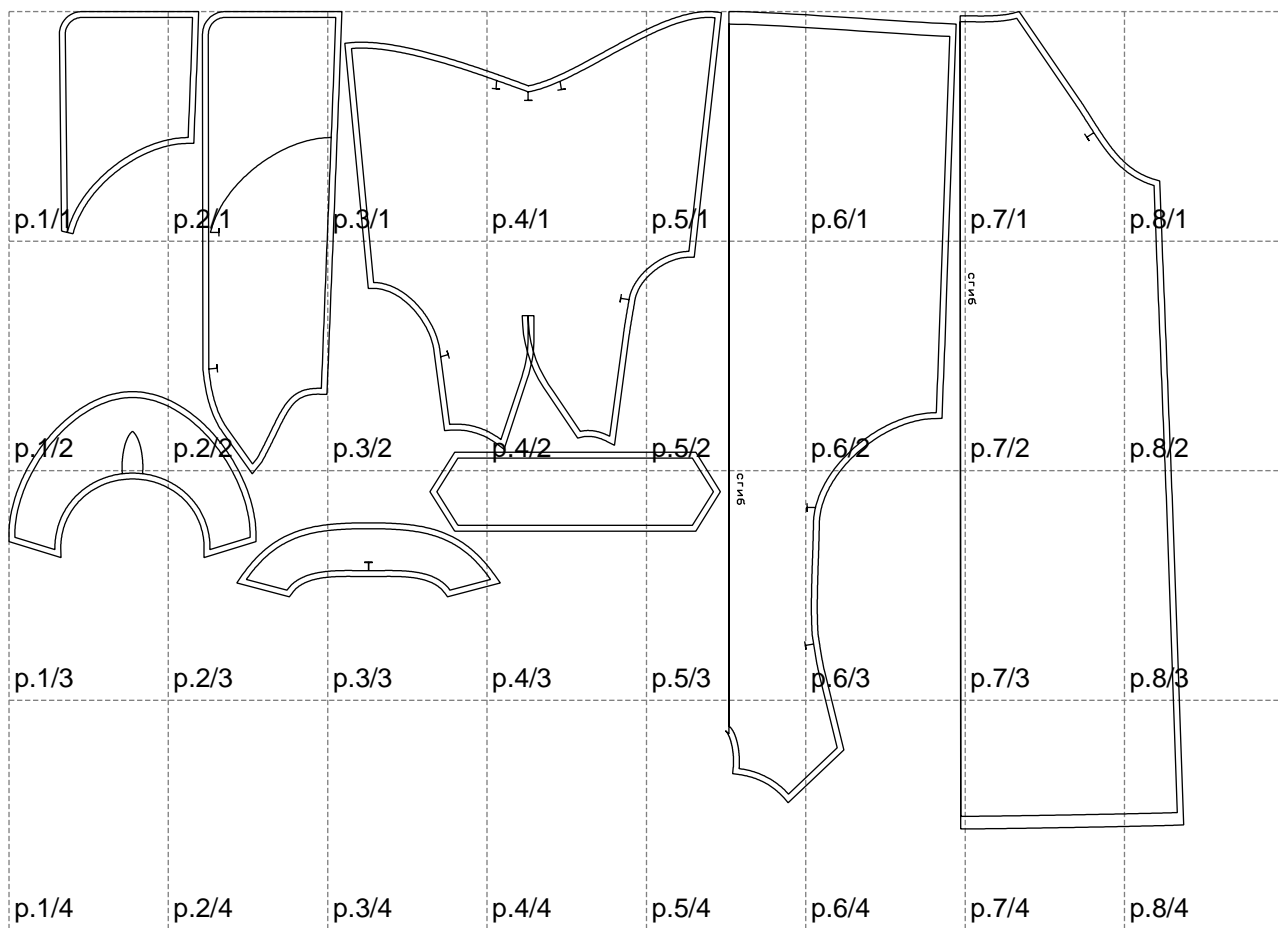

Not for print

Paper size: A4, size:1399.00 x973.32 mm

# Example

size:1478.95 x1133.09 mm

Maneken =1 ver.0

rz\_1=170

rz\_16=88

rz\_17=75.6

rz\_18=67.6

rz\_19=96

rz\_20=94.6

---

. . . . .  
. . . . .  
. . . . .