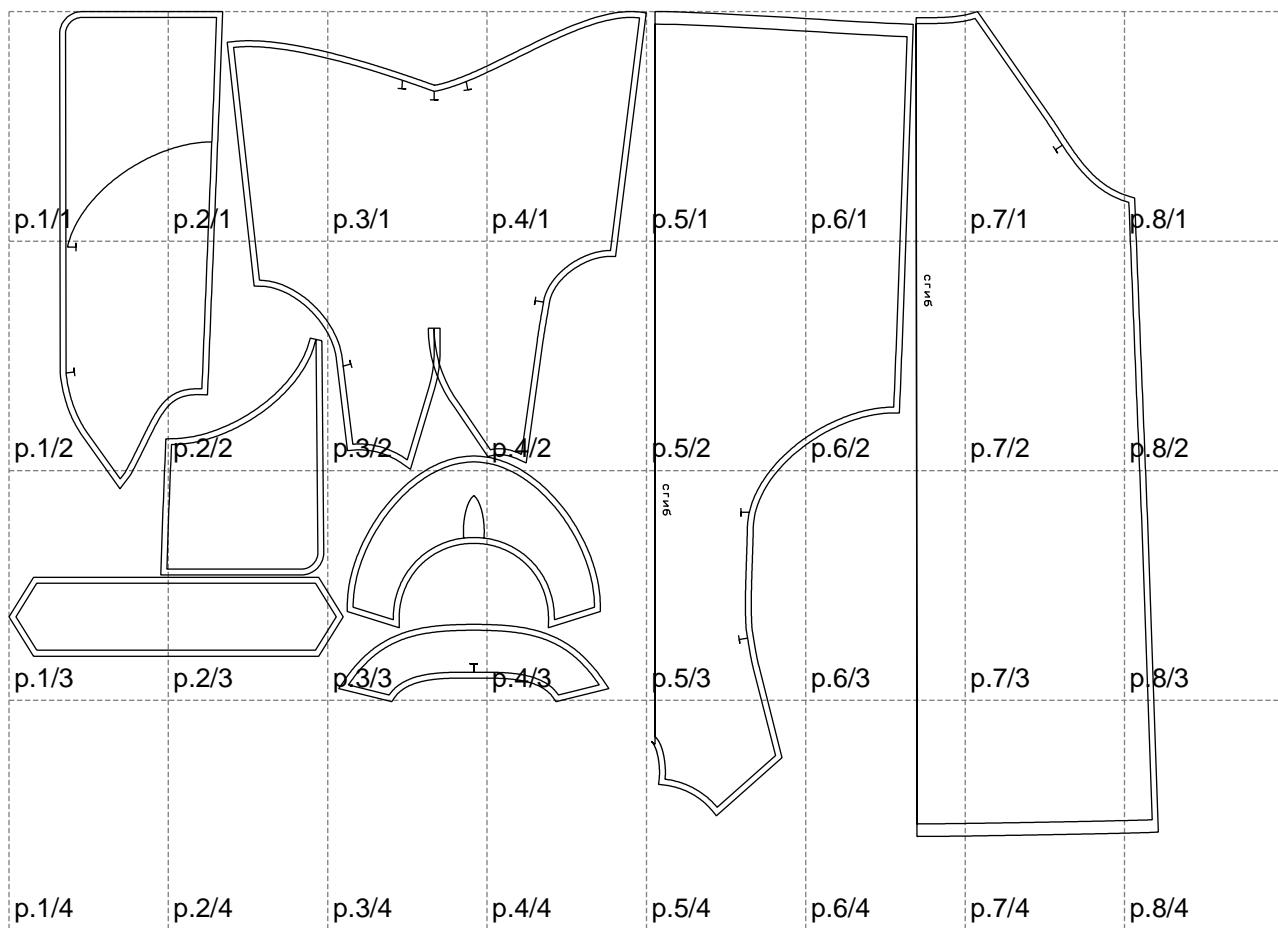

Not for print

Paper size: A4, size:1368.98 x982.32 mm

# Example

size:1499.00 x1429.47 mm

Maneken =1 ver.0

rz\_1=170

rz\_16=100

rz\_17=85.4

rz\_18=80.2

rz\_19=108

rz\_20=105.4

---

. . . . .  
. . . . .  
. . . . .