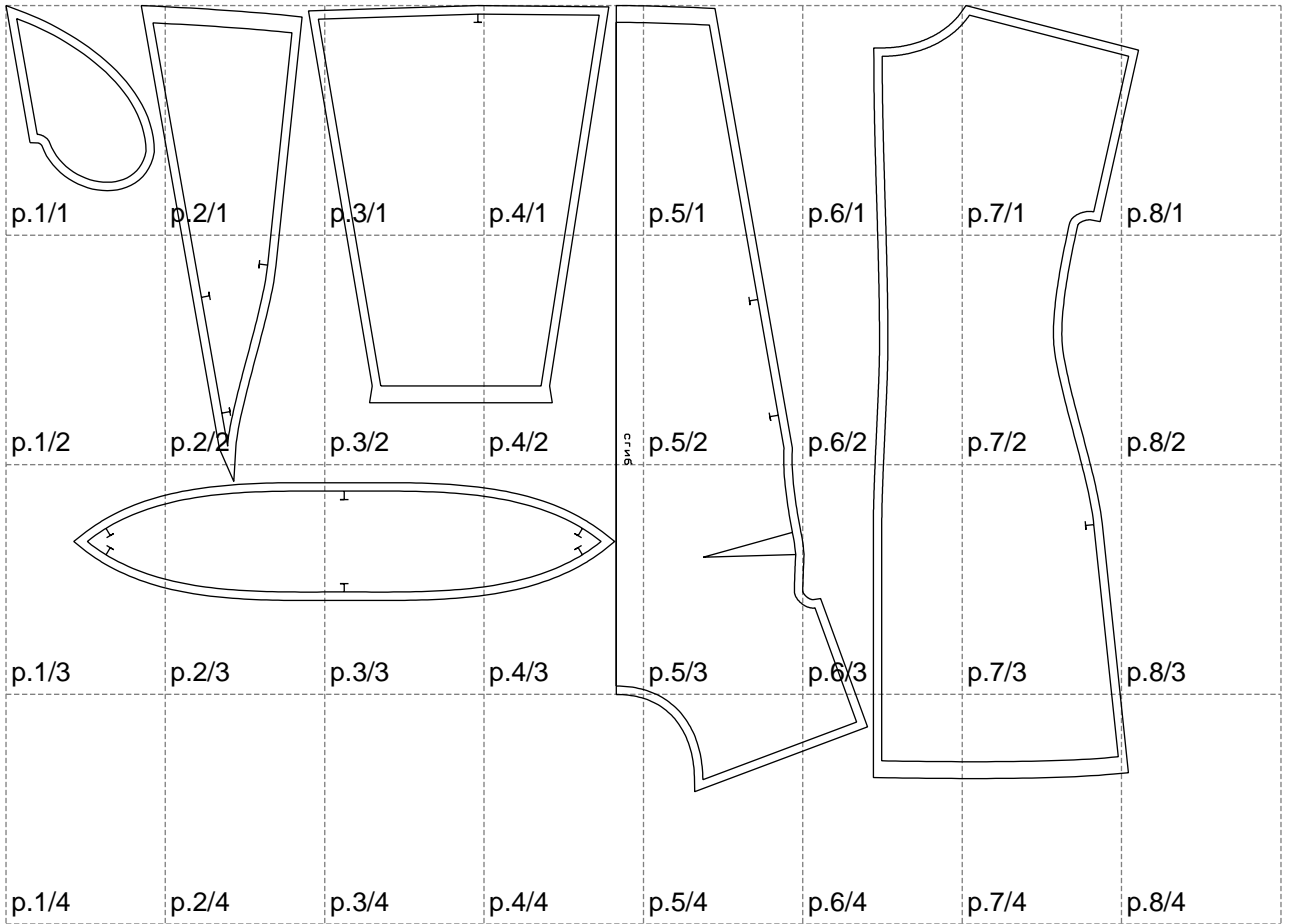

Not for print

Paper size: A4, size:1348.91 x936.25 mm

# Example

size:1499.00 x1170.84 mm

Maneken =1 ver.0

rz\_1=170

rz\_16=92

rz\_17=78.8

rz\_18=71.8

rz\_19=100

rz\_20=98.1

---

. . . . .  
. . . . .  
. . . . .