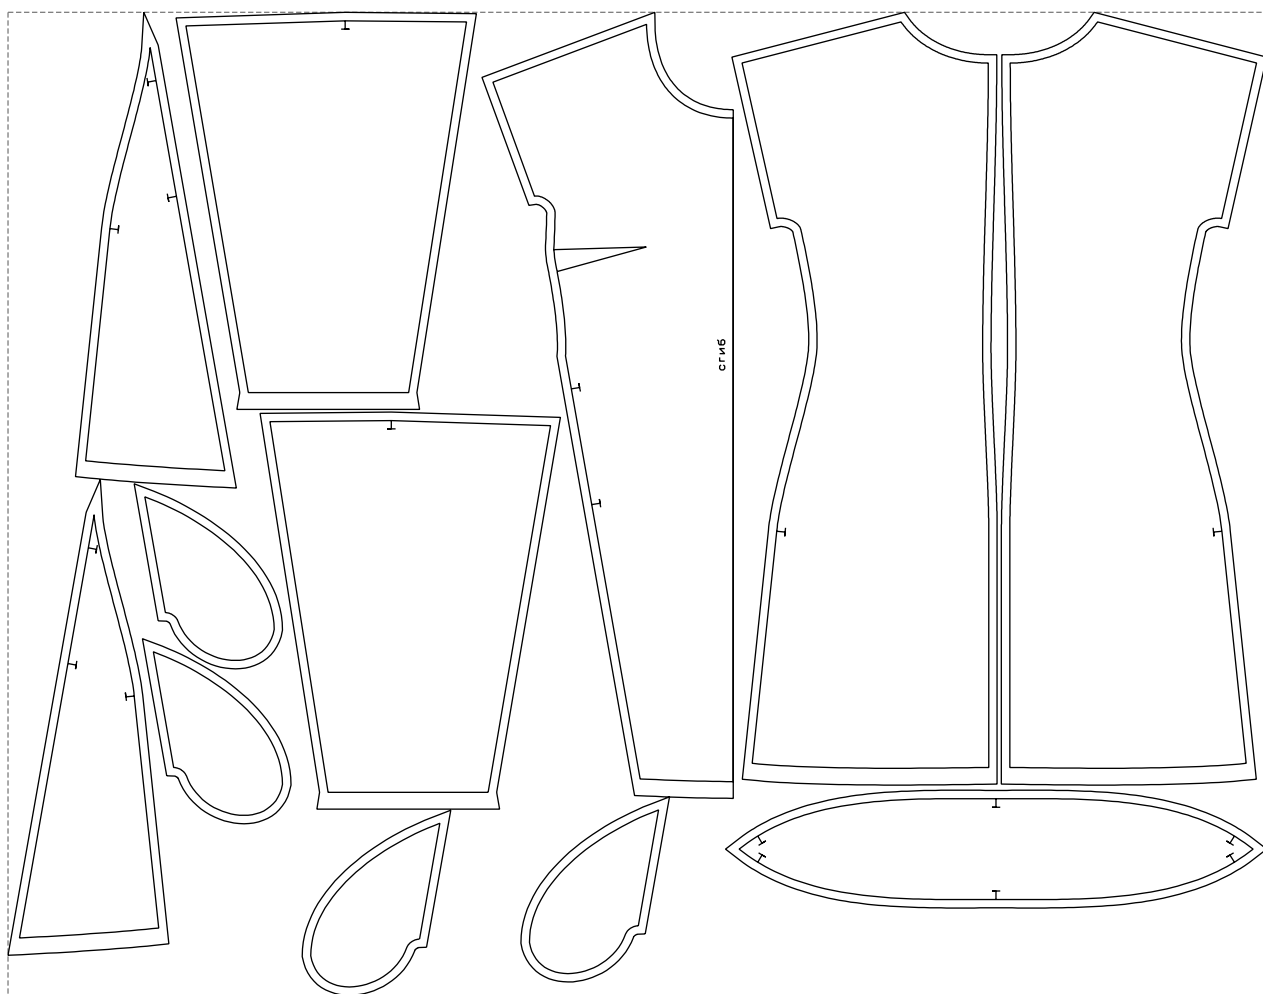

Not for print

Paper size: A4, size:1348.91 x936.25 mm

# Example

size:1499.00 x1170.84 mm

Maneken =1 ver.0

rz\_1=170

rz\_16=92

rz\_17=78.8

rz\_18=71.8

rz\_19=100