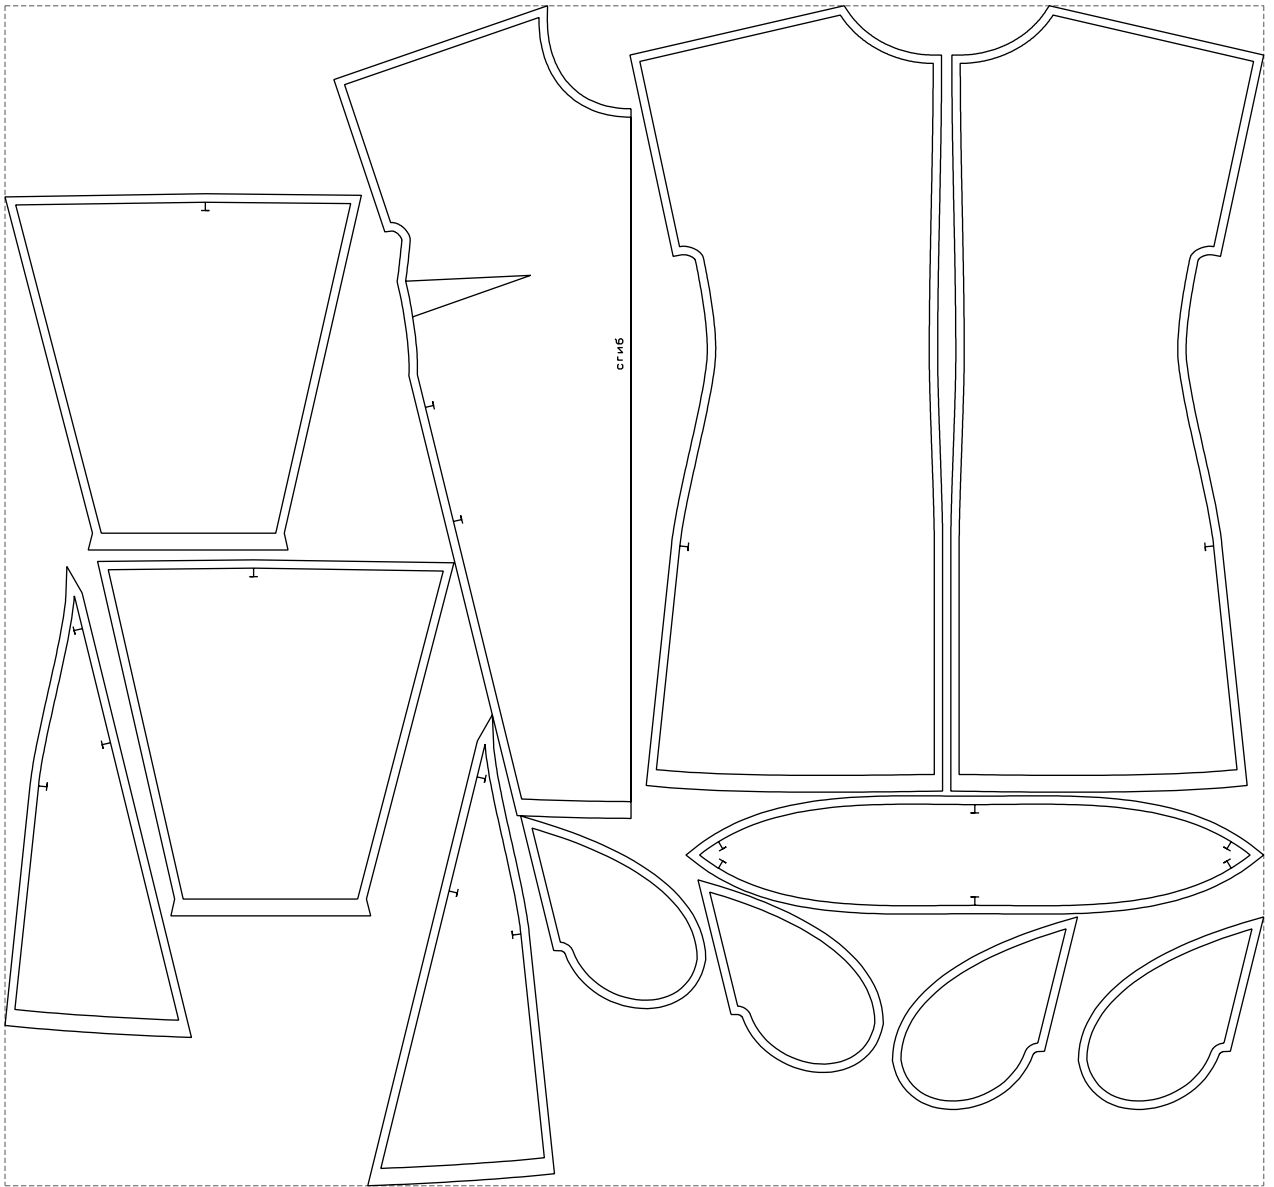

Not for print

Paper size: A4, size:1399.00 x968.08 mm

# Example

size:1499.00 x1405.72 mm

Maneken =1 ver.0

rz\_1=170

rz\_16=112

rz\_17=96.2

rz\_18=94

rz\_19=120