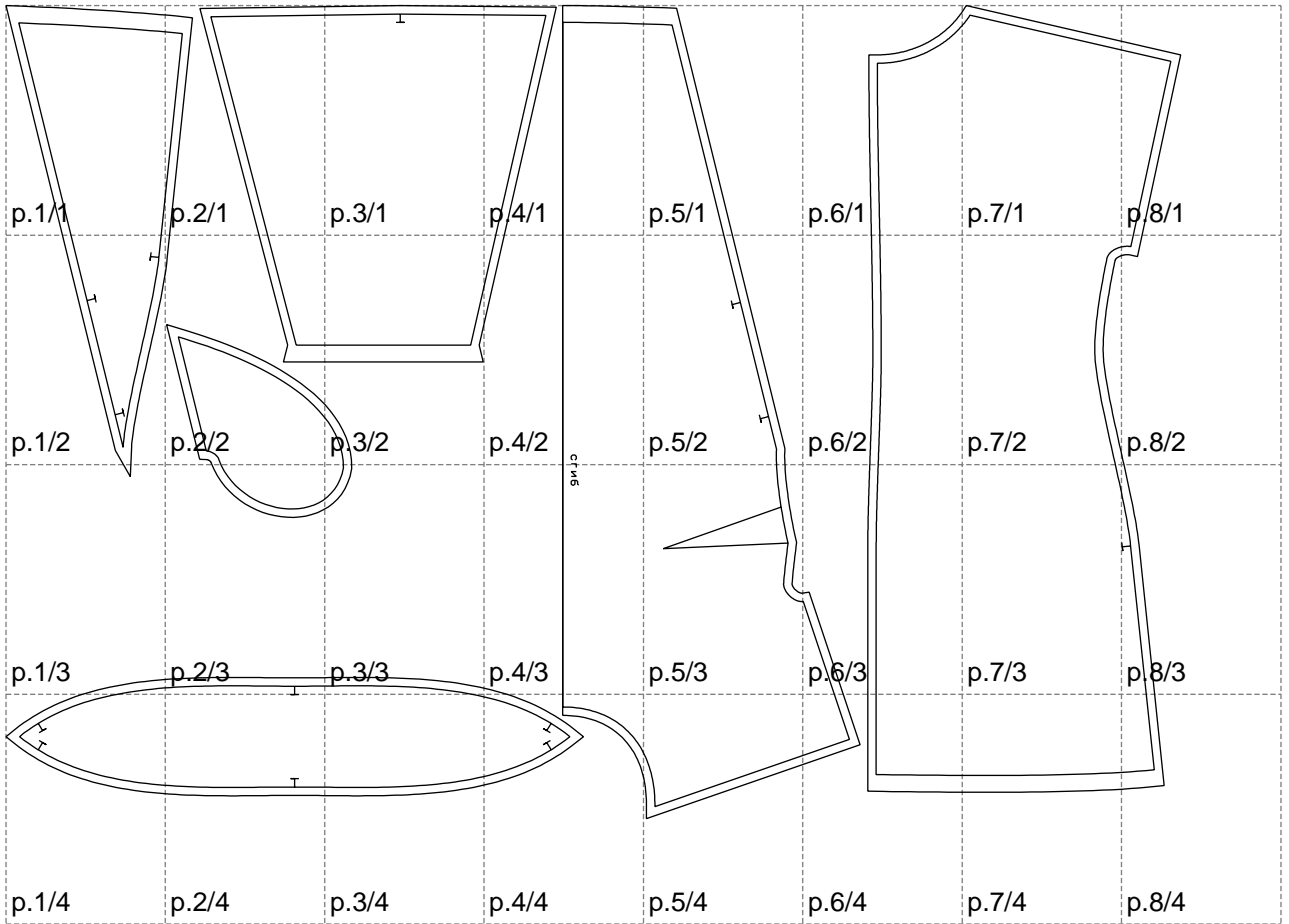

Not for print

Paper size: A4, size:1399.00 x968.08 mm

# Example

size:1499.00 x1405.72 mm

Maneken =1 ver.0

rz\_1=170

rz\_16=112

rz\_17=96.2

rz\_18=94

rz\_19=120

rz\_20=117

---

. . . . .  
. . . . .  
. . . . .