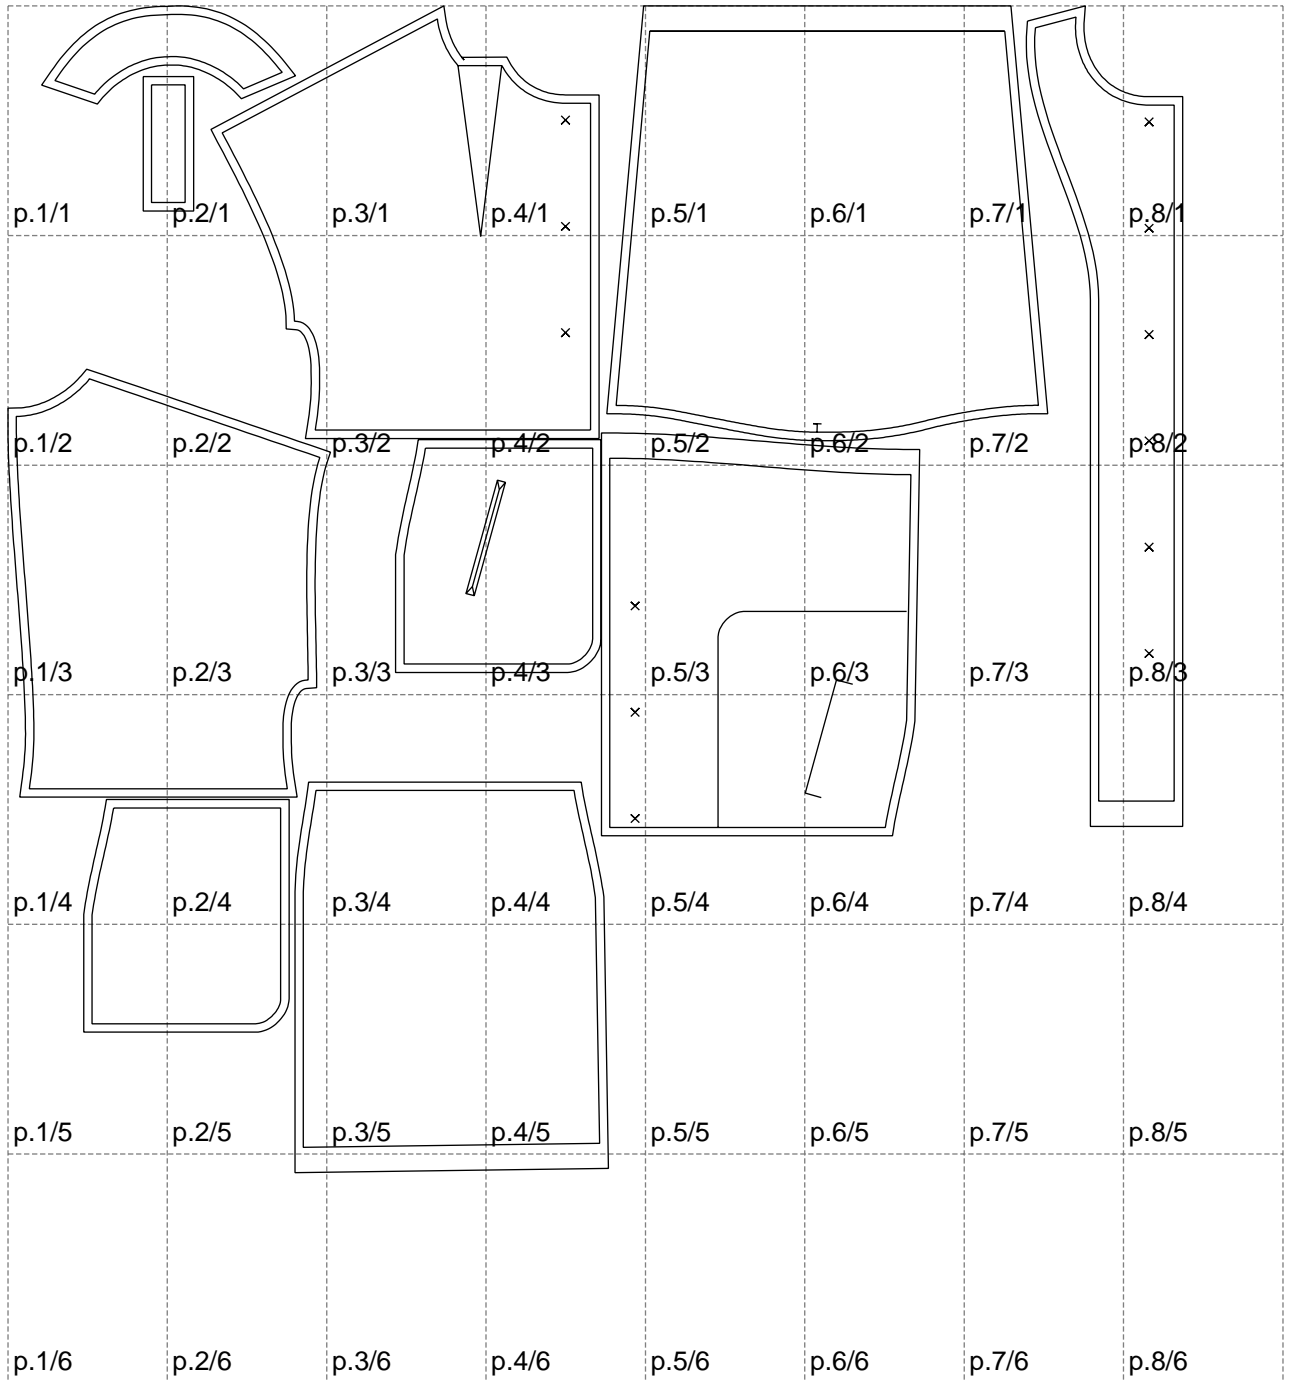

Not for print

Paper size: A4, size:1399.00 x1389.35 mm

# Example

size:1499.00 x2372.35 mm

Maneken =1 ver.0

rz\_1=170

rz\_16=104

rz\_17=88.9

rz\_18=84.4

rz\_19=112

rz\_20=109.3

---

. . . . .  
. . . . .  
. . . . .