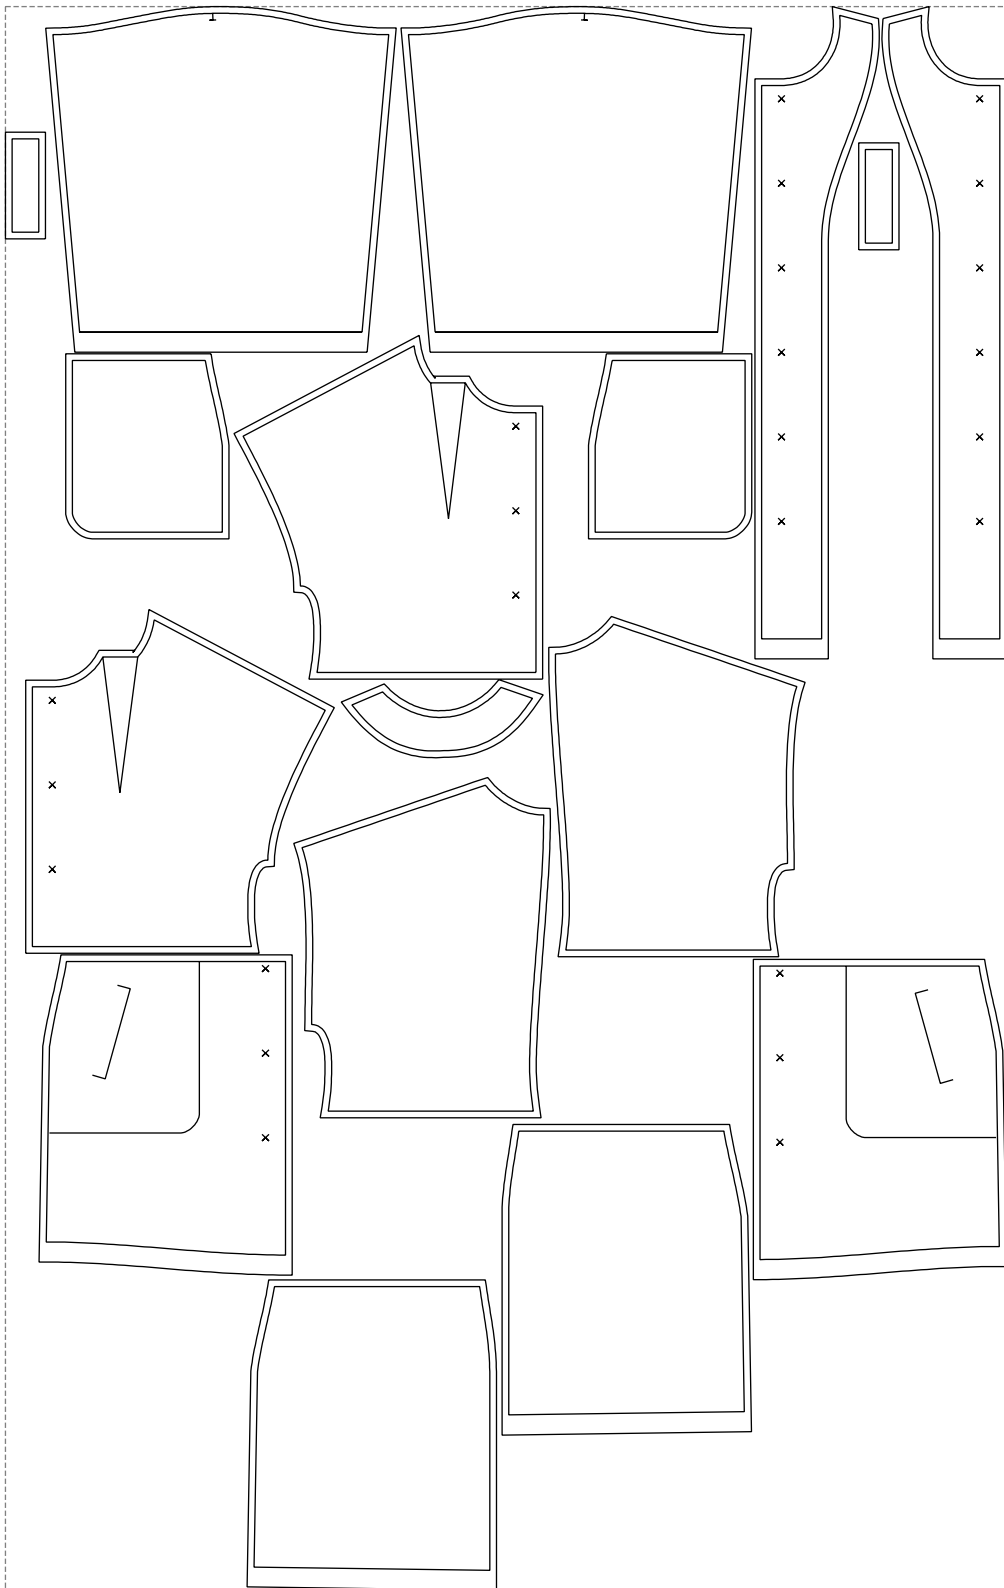

Not for print

Paper size: A4, size:1399.00 x1389.35 mm

# Example

size:1499.00 x2372.35 mm

Maneken =1 ver.0

rz\_1=170

rz\_16=104

rz\_17=88.9

rz\_18=84.4

rz\_19=112