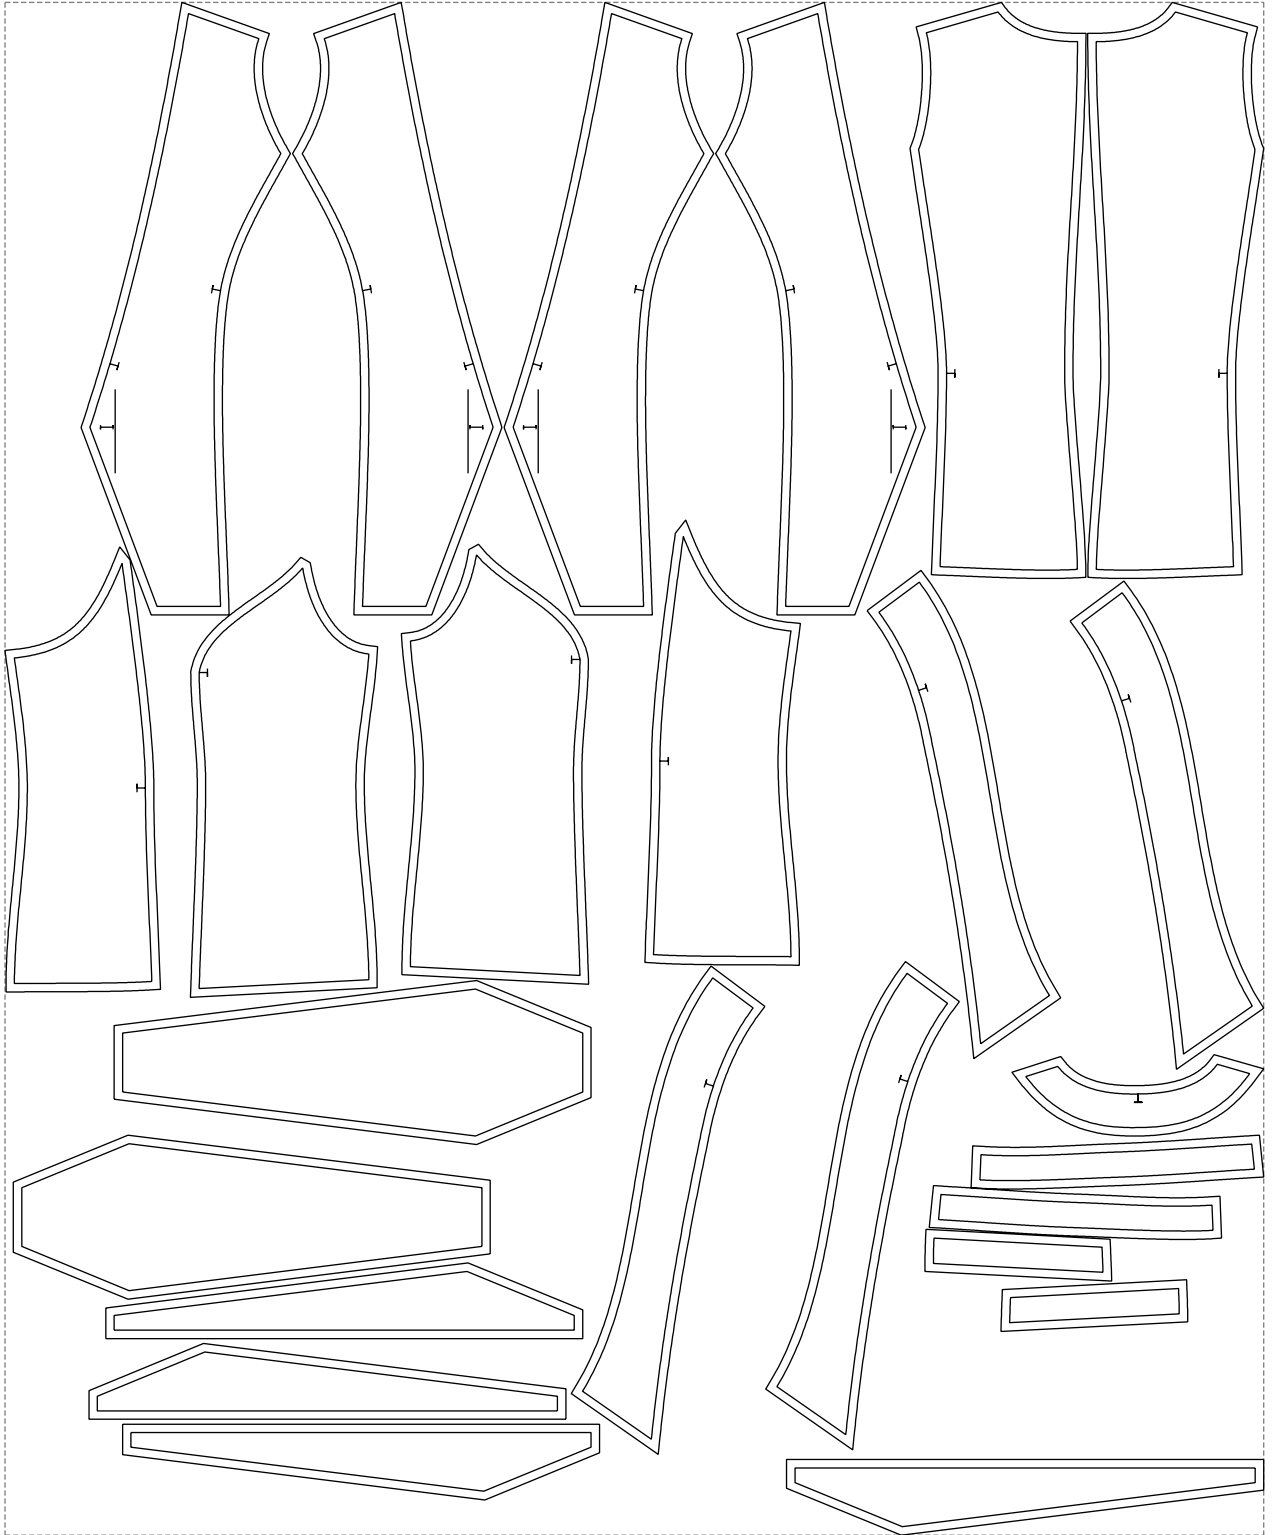

Not for print

Paper size: A4, size:1399.00 x914.05 mm

# Example

size:1499.00 x1826.08 mm

Maneken =1 ver.0

rz\_1=170

rz\_16=120

rz\_17=104

rz\_18=103.6

rz\_19=128