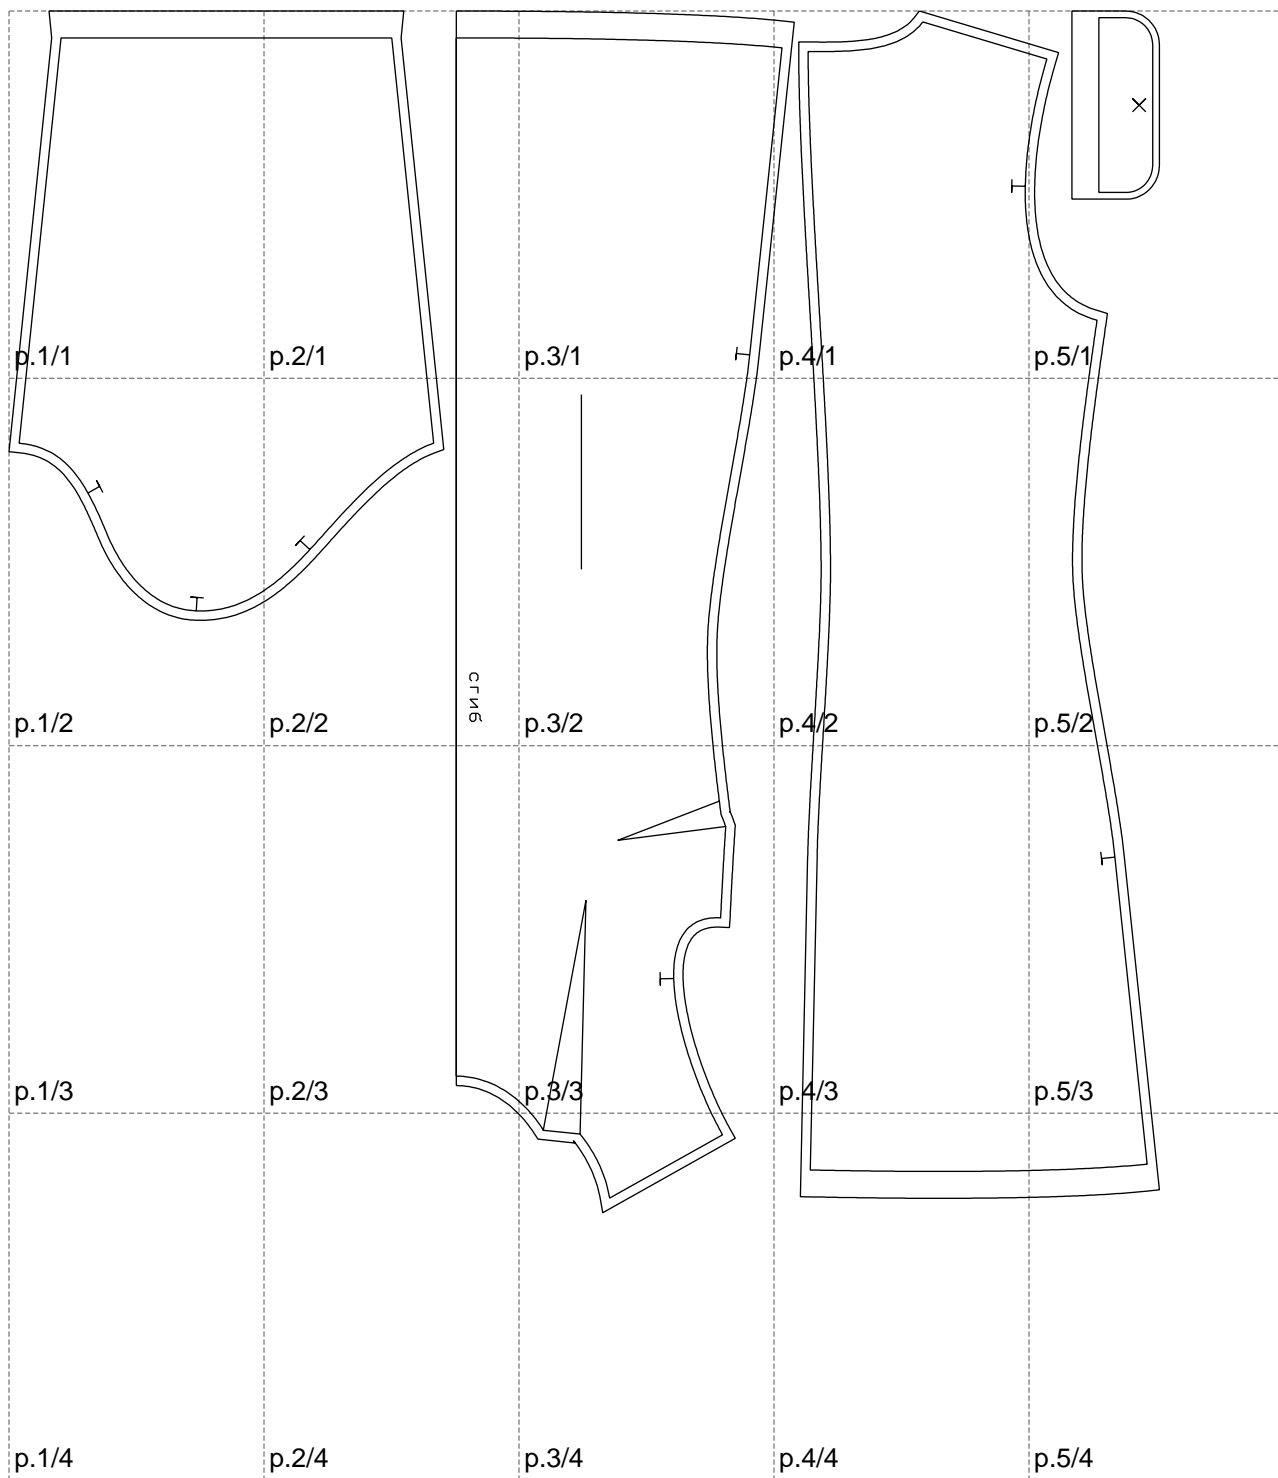

Not for print

Paper size: A4, size:856.30 x894.39 mm

Example

size:1478.94 x894.39 mm

Maneken =1 ver.0

rz_1=170

rz_16=88

rz_17=75.6

rz_18=67.6

rz_19=96

rz_20=94.6

.
.
.