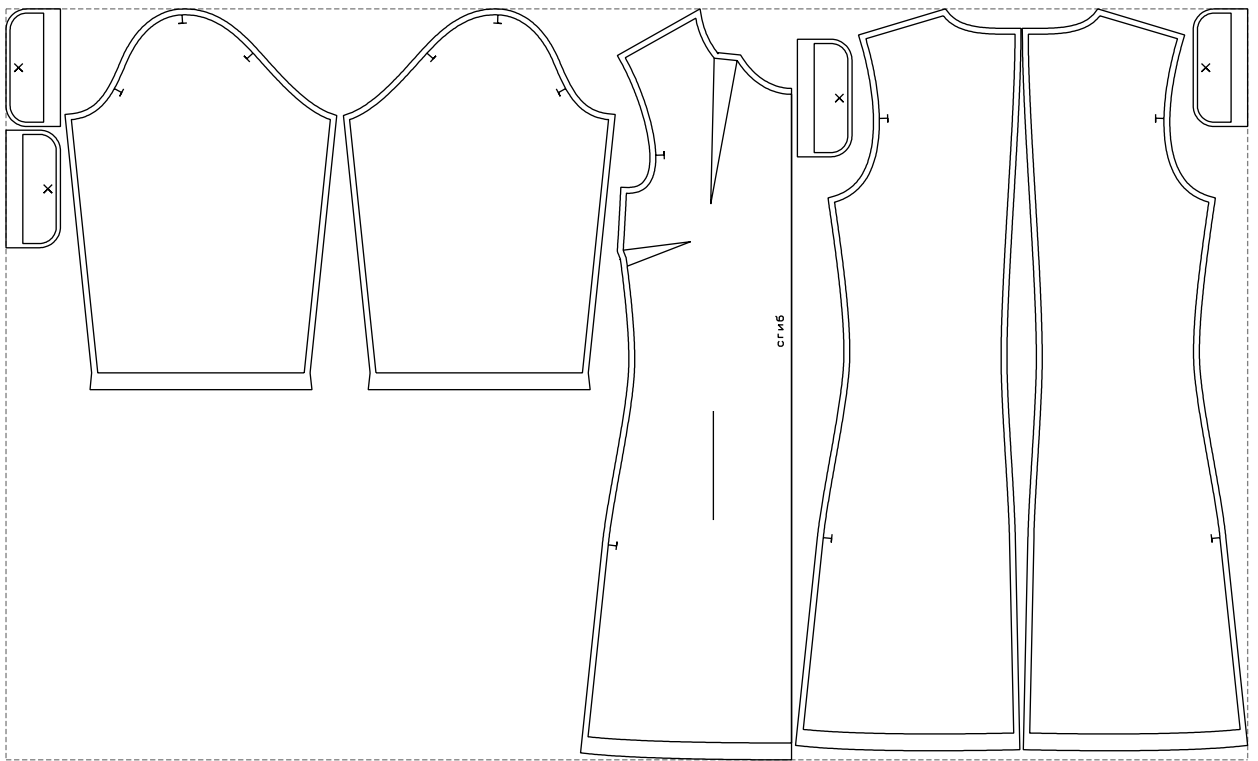

Not for print

Paper size: A4, size:856.30 x894.39 mm

Example

size:1478.94 x894.39 mm

Maneken =1 ver.0

rz_1=170

rz_16=88

rz_17=75.6

rz_18=67.6

rz_19=96

rz_20=94.6

.
.
.