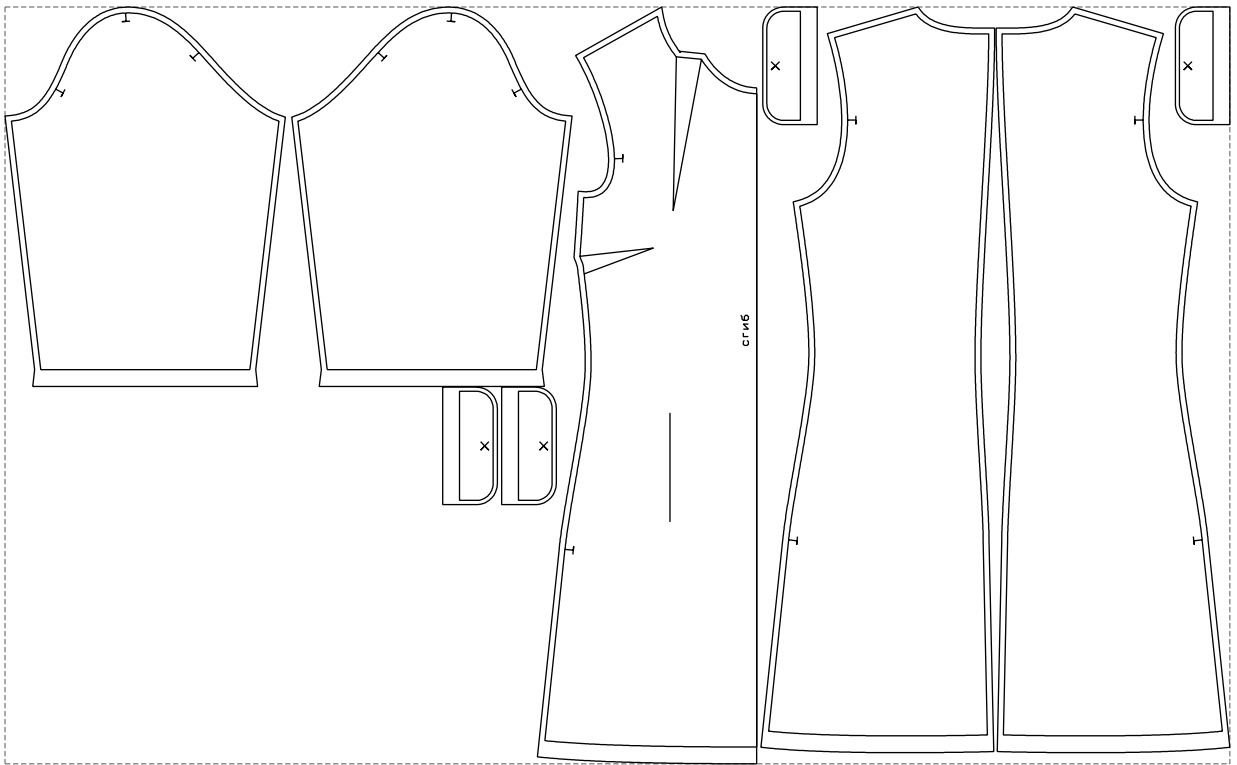

# Example

size:1458.83 x901.36 mm

Maneken =1 ver.0

rz\_1=170

rz\_16=92

rz\_17=78.8

rz\_18=71.8

rz\_19=100