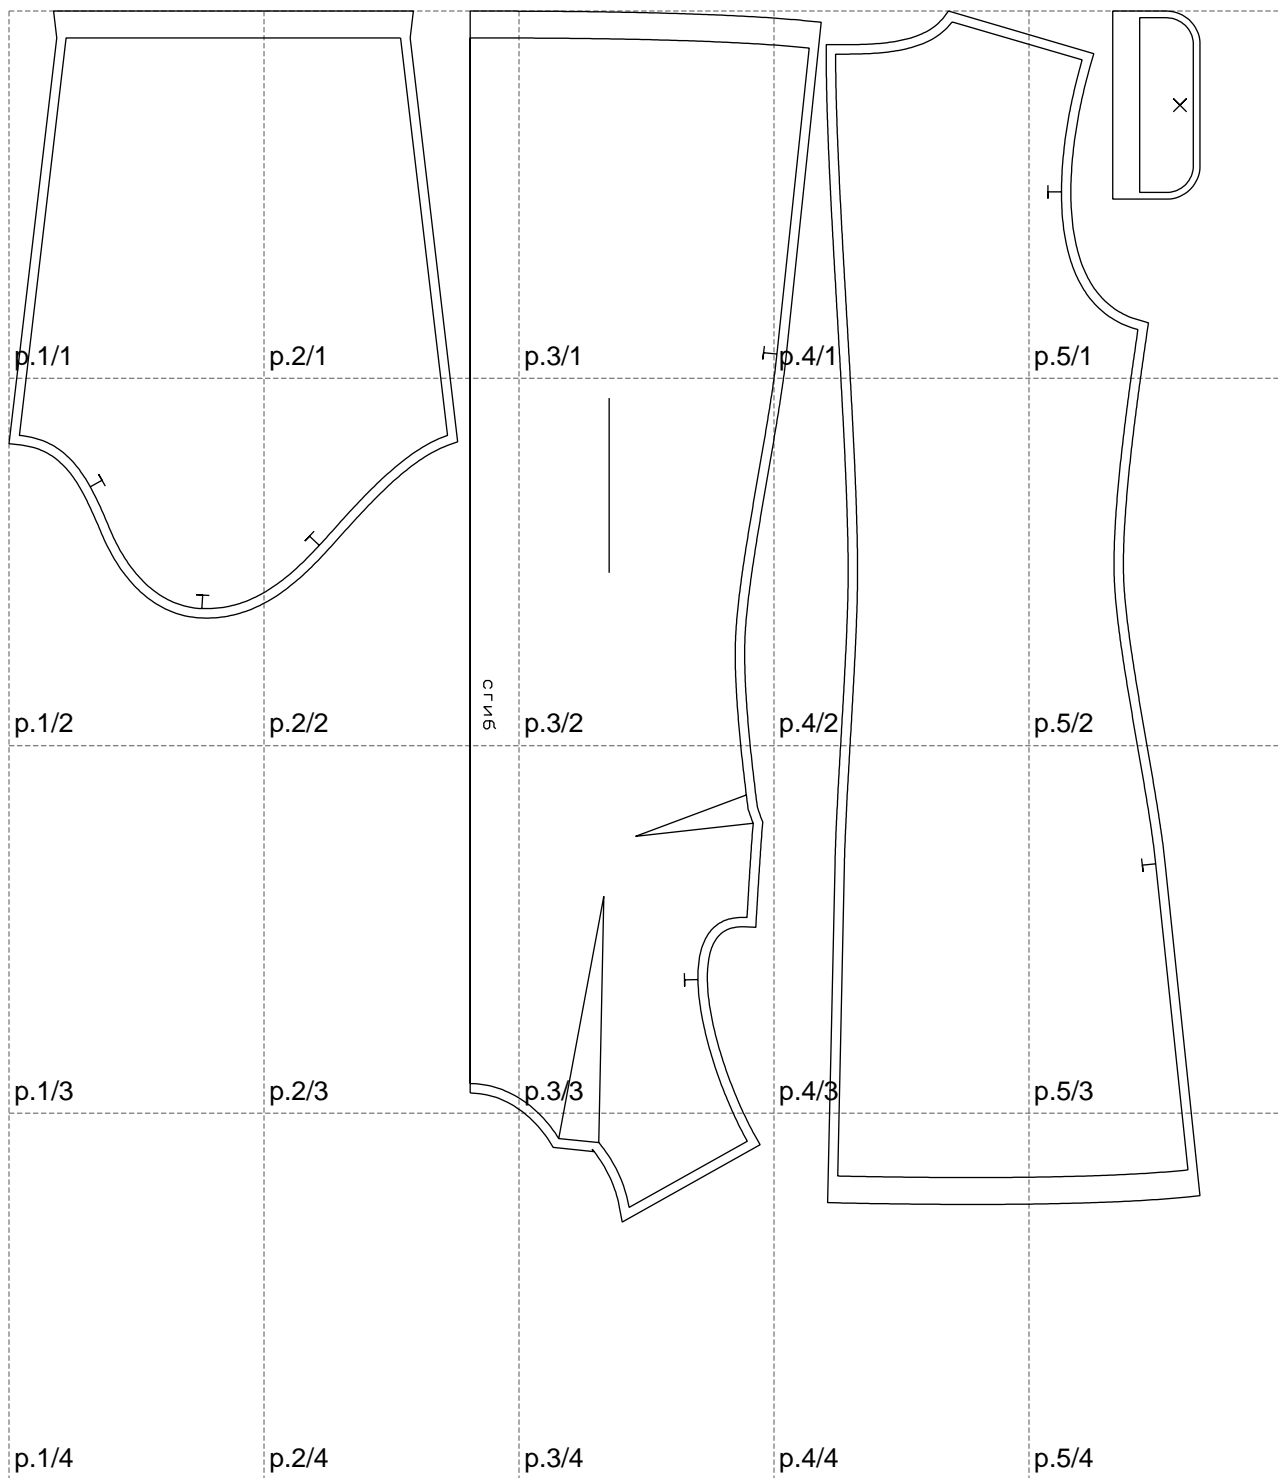

Not for print

Paper size: A4, size:886.61 x901.36 mm

# Example

size:1458.83 x901.36 mm

Maneken =1 ver.0

rz\_1=170

rz\_16=92

rz\_17=78.8

rz\_18=71.8

rz\_19=100

rz\_20=98.1

---

. . . . .  
. . . . .  
. . . . .