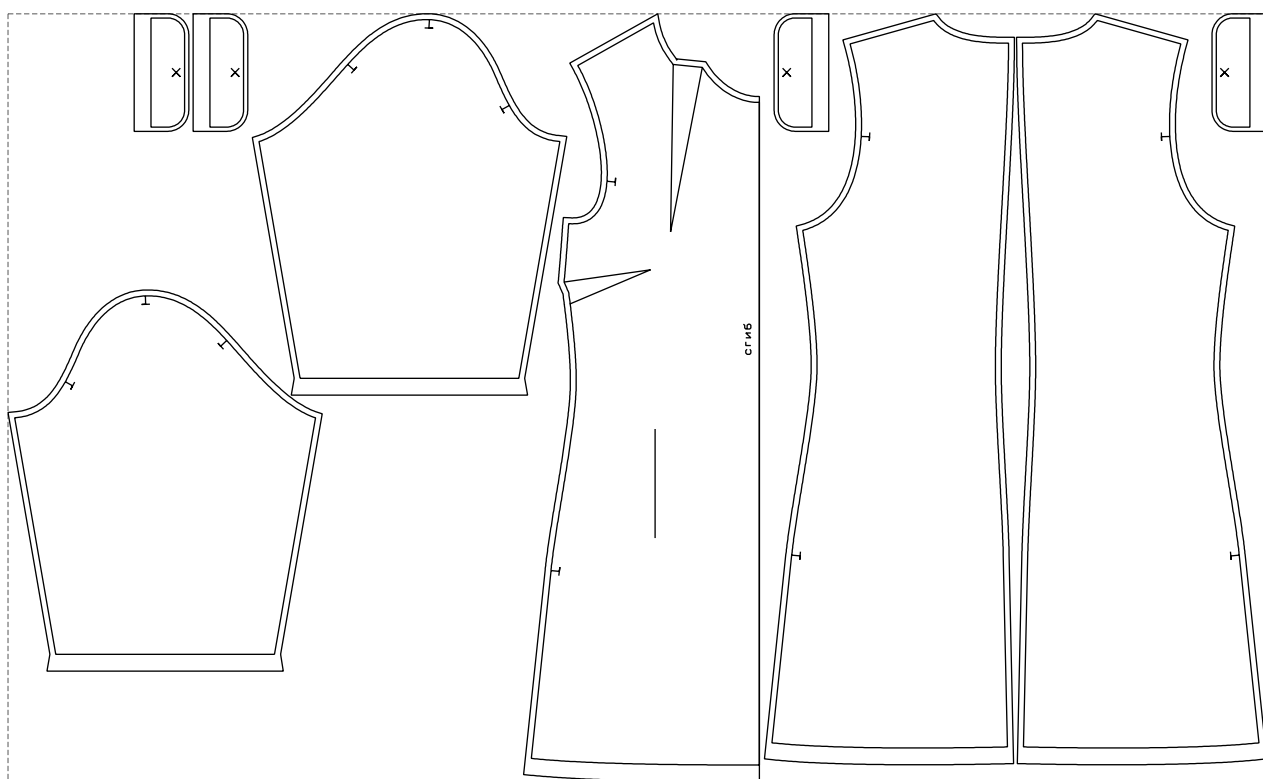

Not for print

Paper size: A4, size:967.04 x914.86 mm

# Example

size:1499.00 x914.86 mm

Maneken =1 ver.0

rz\_1=170

rz\_16=100

rz\_17=85.4

rz\_18=80.2

rz\_19=108

rz\_20=105.4

---

. . . . .  
. . . . .  
. . . . .