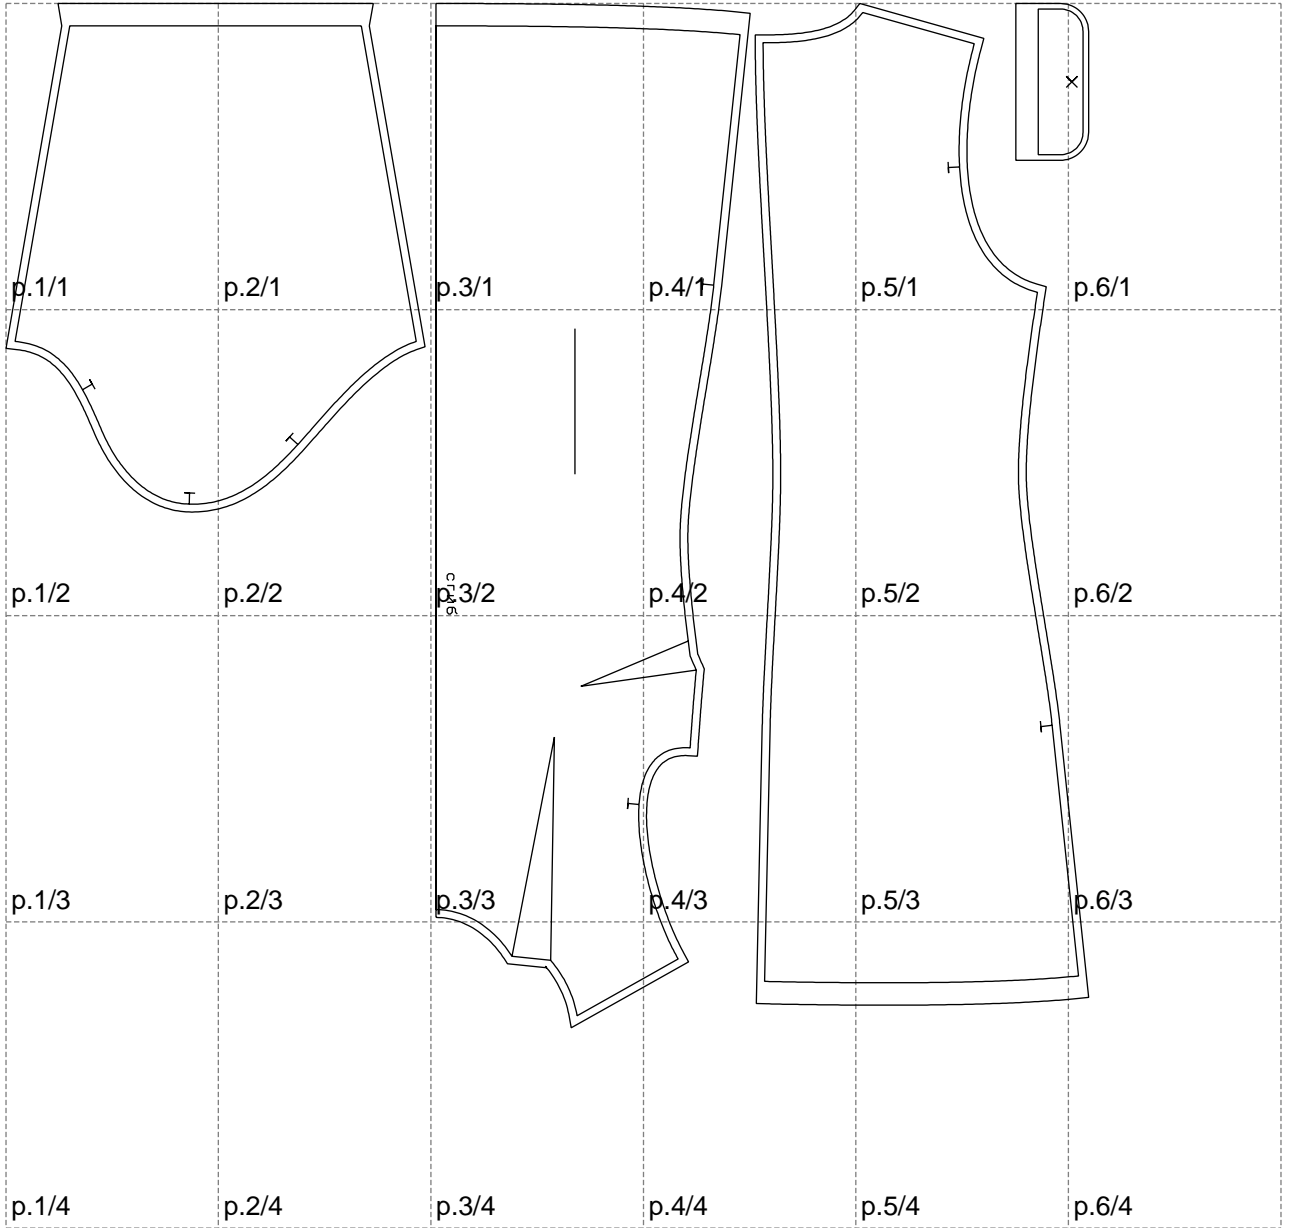

Not for print

Paper size: A4, size:967.04 x914.86 mm

# Example

size:1499.00 x914.86 mm

Maneken =1 ver.0

rz\_1=170

rz\_16=100

rz\_17=85.4

rz\_18=80.2

rz\_19=108

rz\_20=105.4

---

. . . . .  
. . . . .  
. . . . .