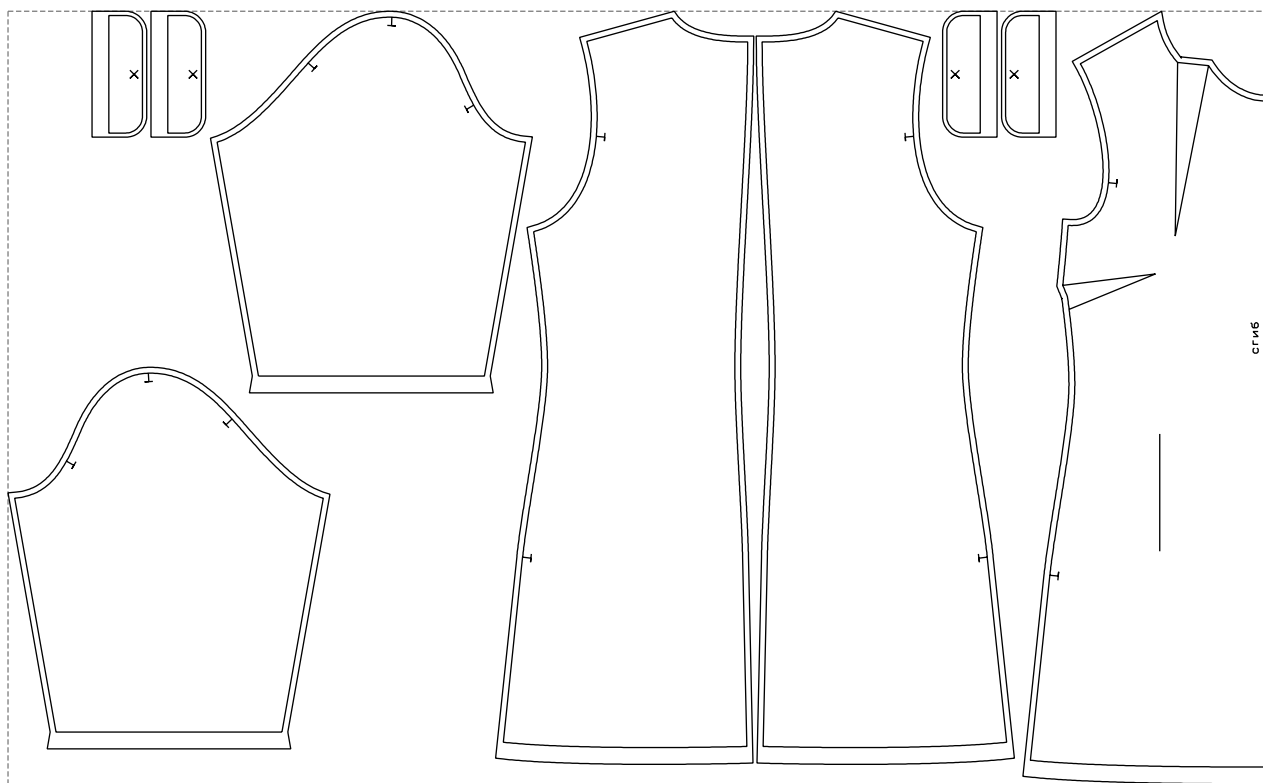

Not for print

Paper size: A4, size:996.80 x920.17 mm

# Example

size:1499.00 x920.17 mm

Maneken =1 ver.0

rz\_1=170

rz\_16=104

rz\_17=88.9

rz\_18=84.4

rz\_19=112