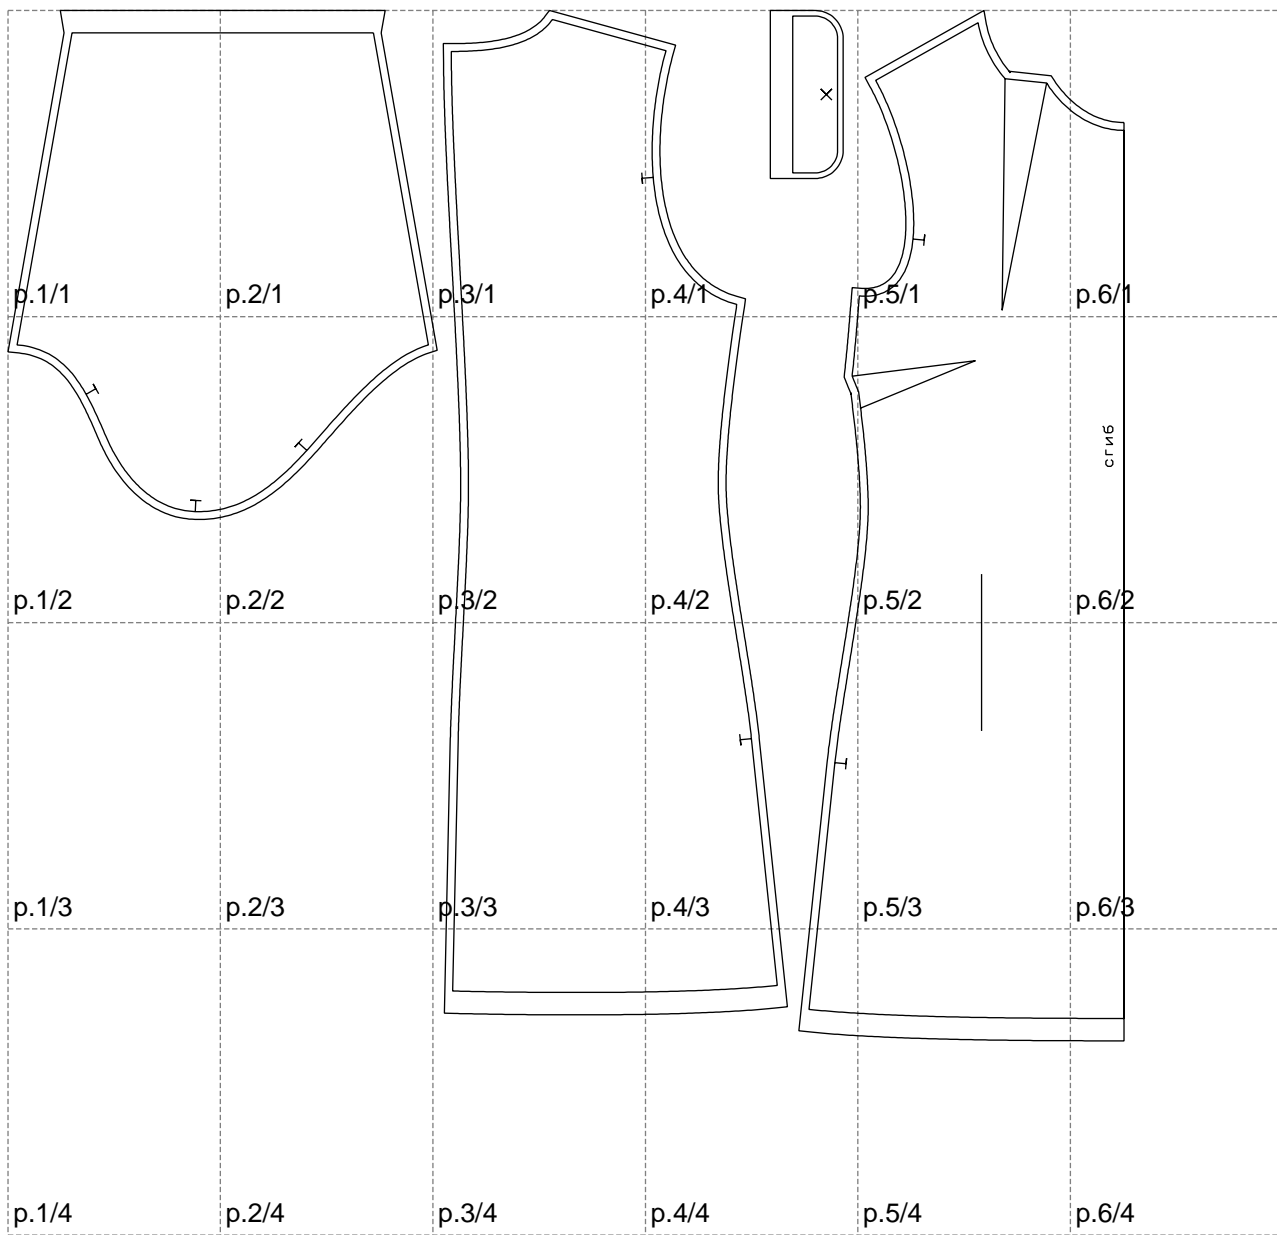

Not for print

Paper size: A4, size:996.80 x920.17 mm

# Example

size:1499.00 x920.17 mm

Maneken =1 ver.0

rz\_1=170

rz\_16=104

rz\_17=88.9

rz\_18=84.4

rz\_19=112

rz\_20=109.3

---

. . . . .  
. . . . .  
. . . . .