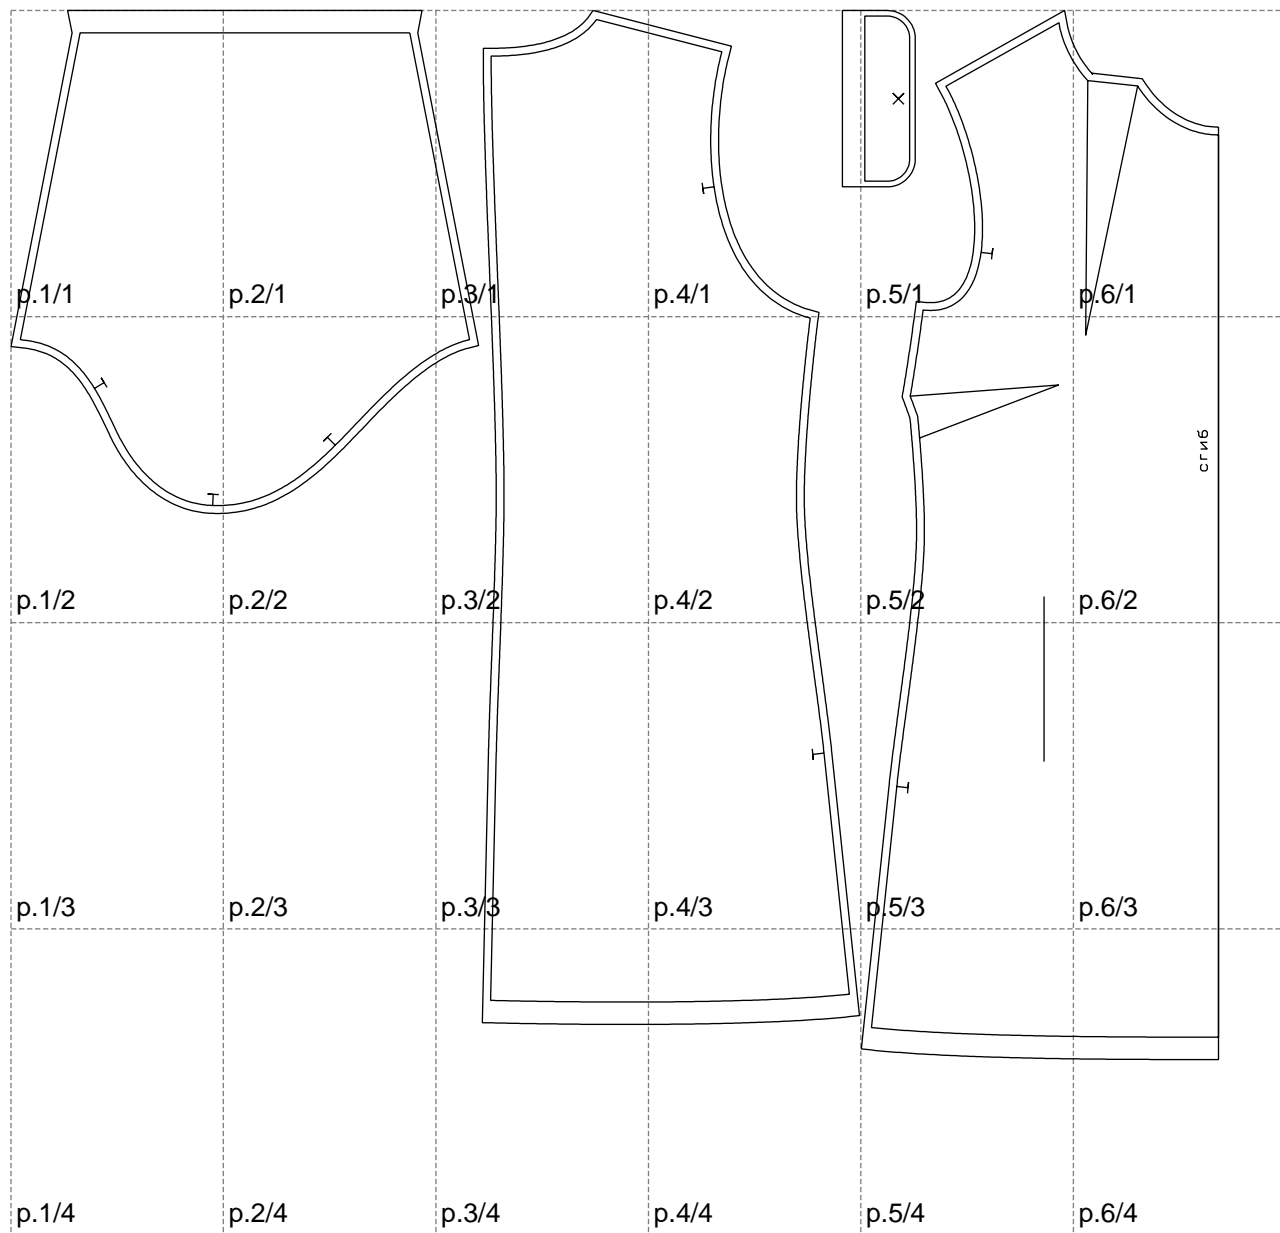

Not for print

Paper size: A4, size:1078.59 x936.89 mm

# Example

size:1438.83 x936.89 mm

Maneken =1 ver.0

rz\_1=170

rz\_16=116

rz\_17=100

rz\_18=98.8

rz\_19=124

rz\_20=121

---

. . . . .  
. . . . .  
. . . . .