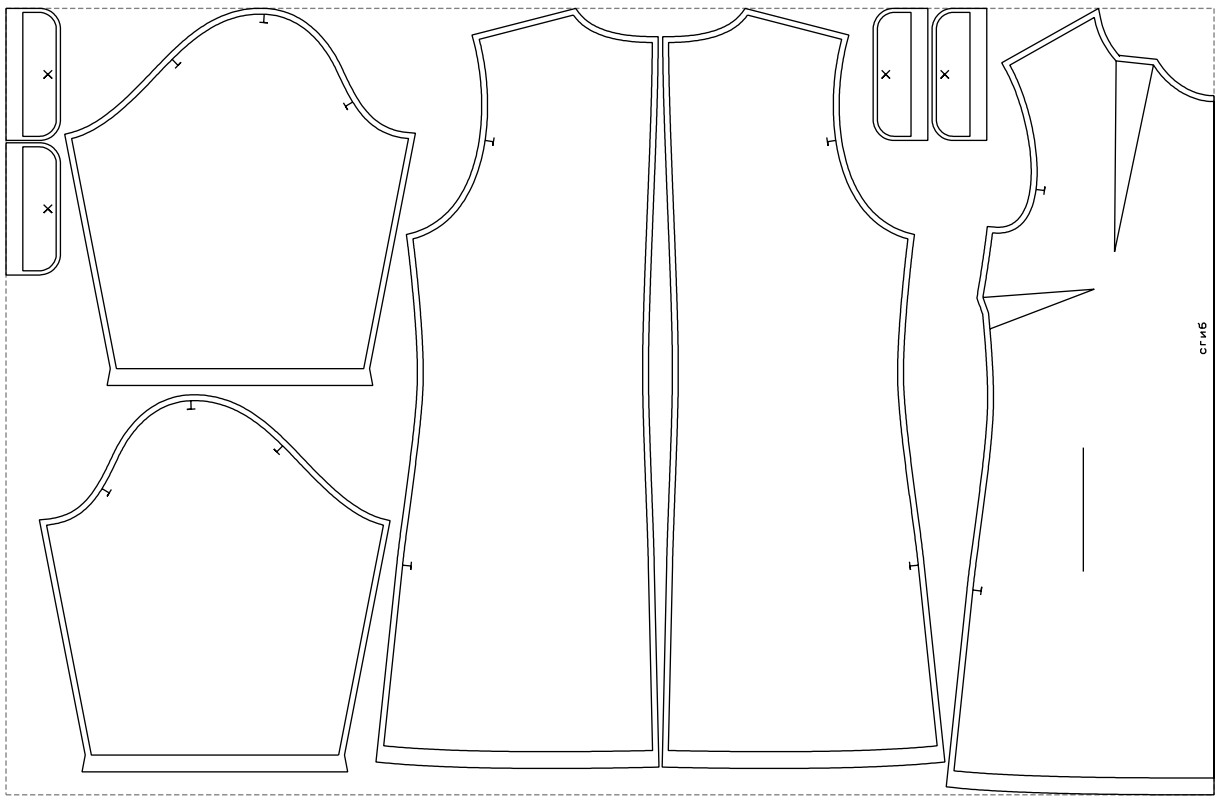

Not for print

Paper size: A4, size:1078.59 x936.89 mm

# Example

size:1438.83 x936.89 mm

Maneken =1 ver.0

rz\_1=170

rz\_16=116

rz\_17=100

rz\_18=98.8

rz\_19=124