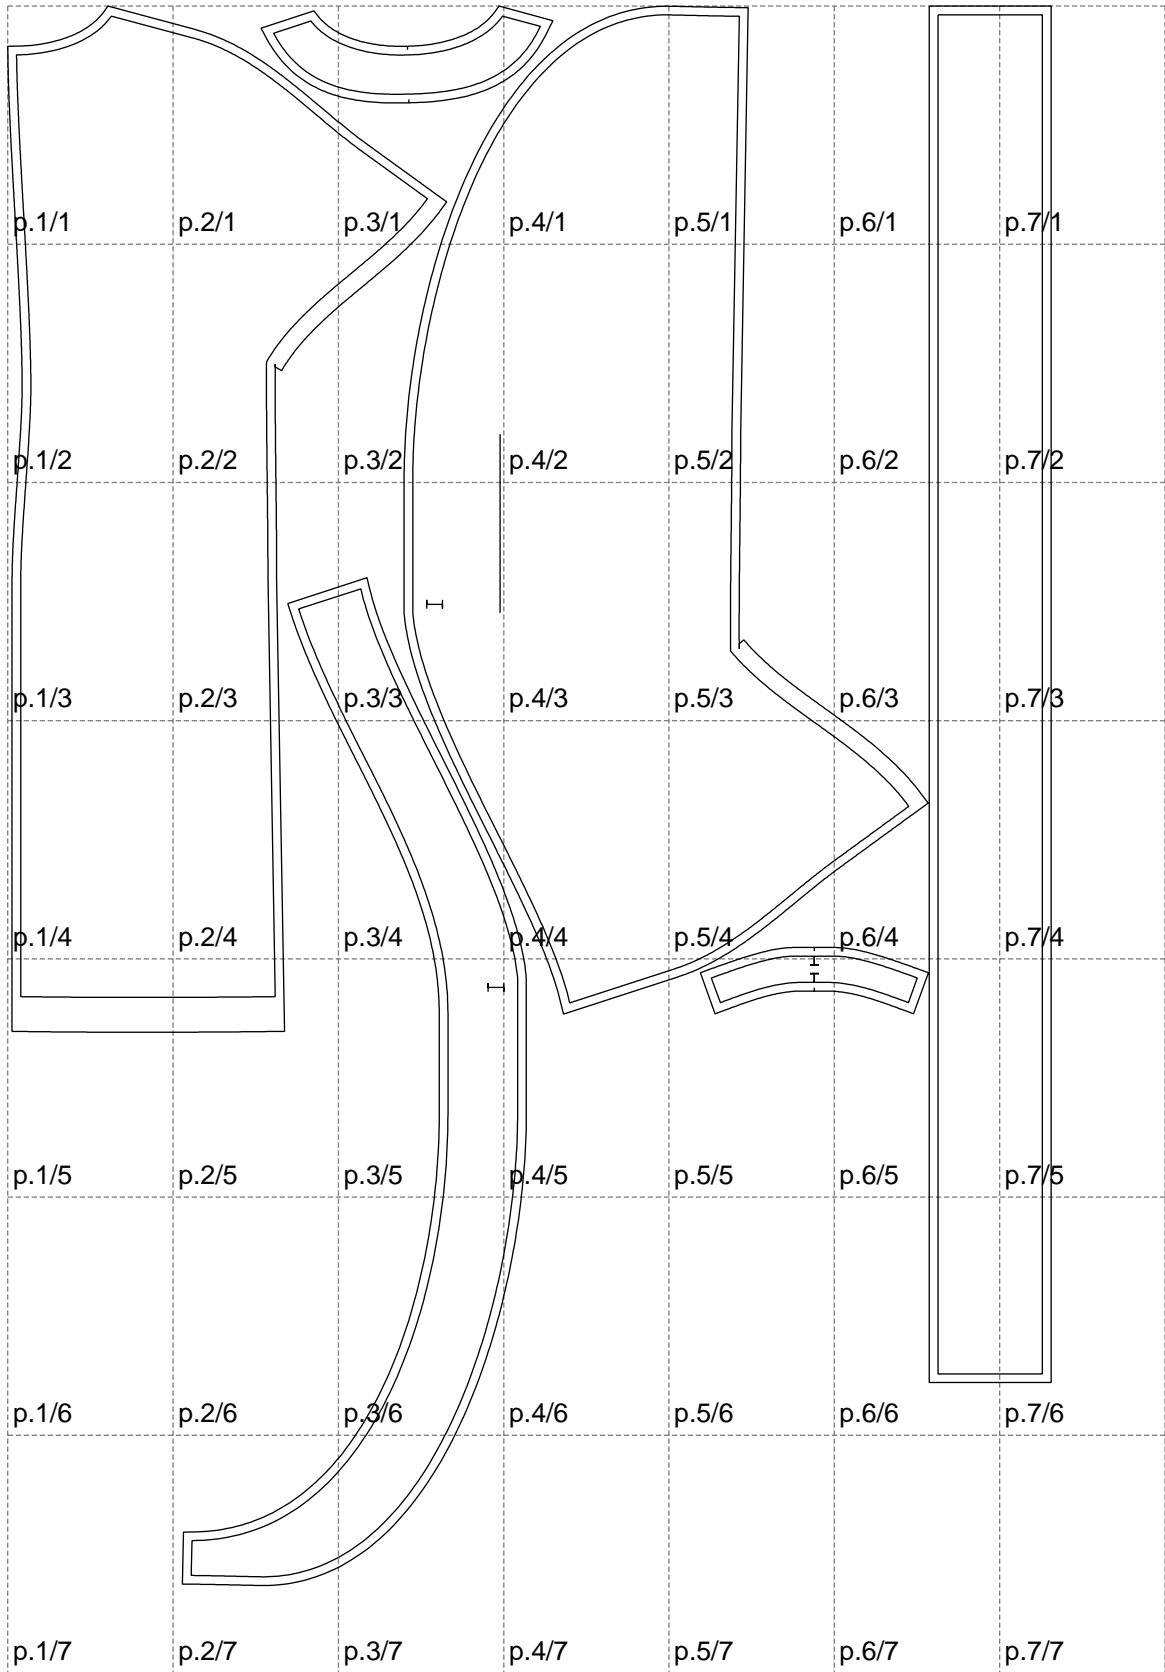

Not for print

Paper size: A4, size:1197.87 x1813.03 mm

# Example

size:1499.00 x3339.68 mm

Maneken =1 ver.0

rz\_1=170

rz\_16=96

rz\_17=82

rz\_18=76

rz\_19=104

rz\_20=101.8

---

. . . . .  
. . . . .  
. . . . .