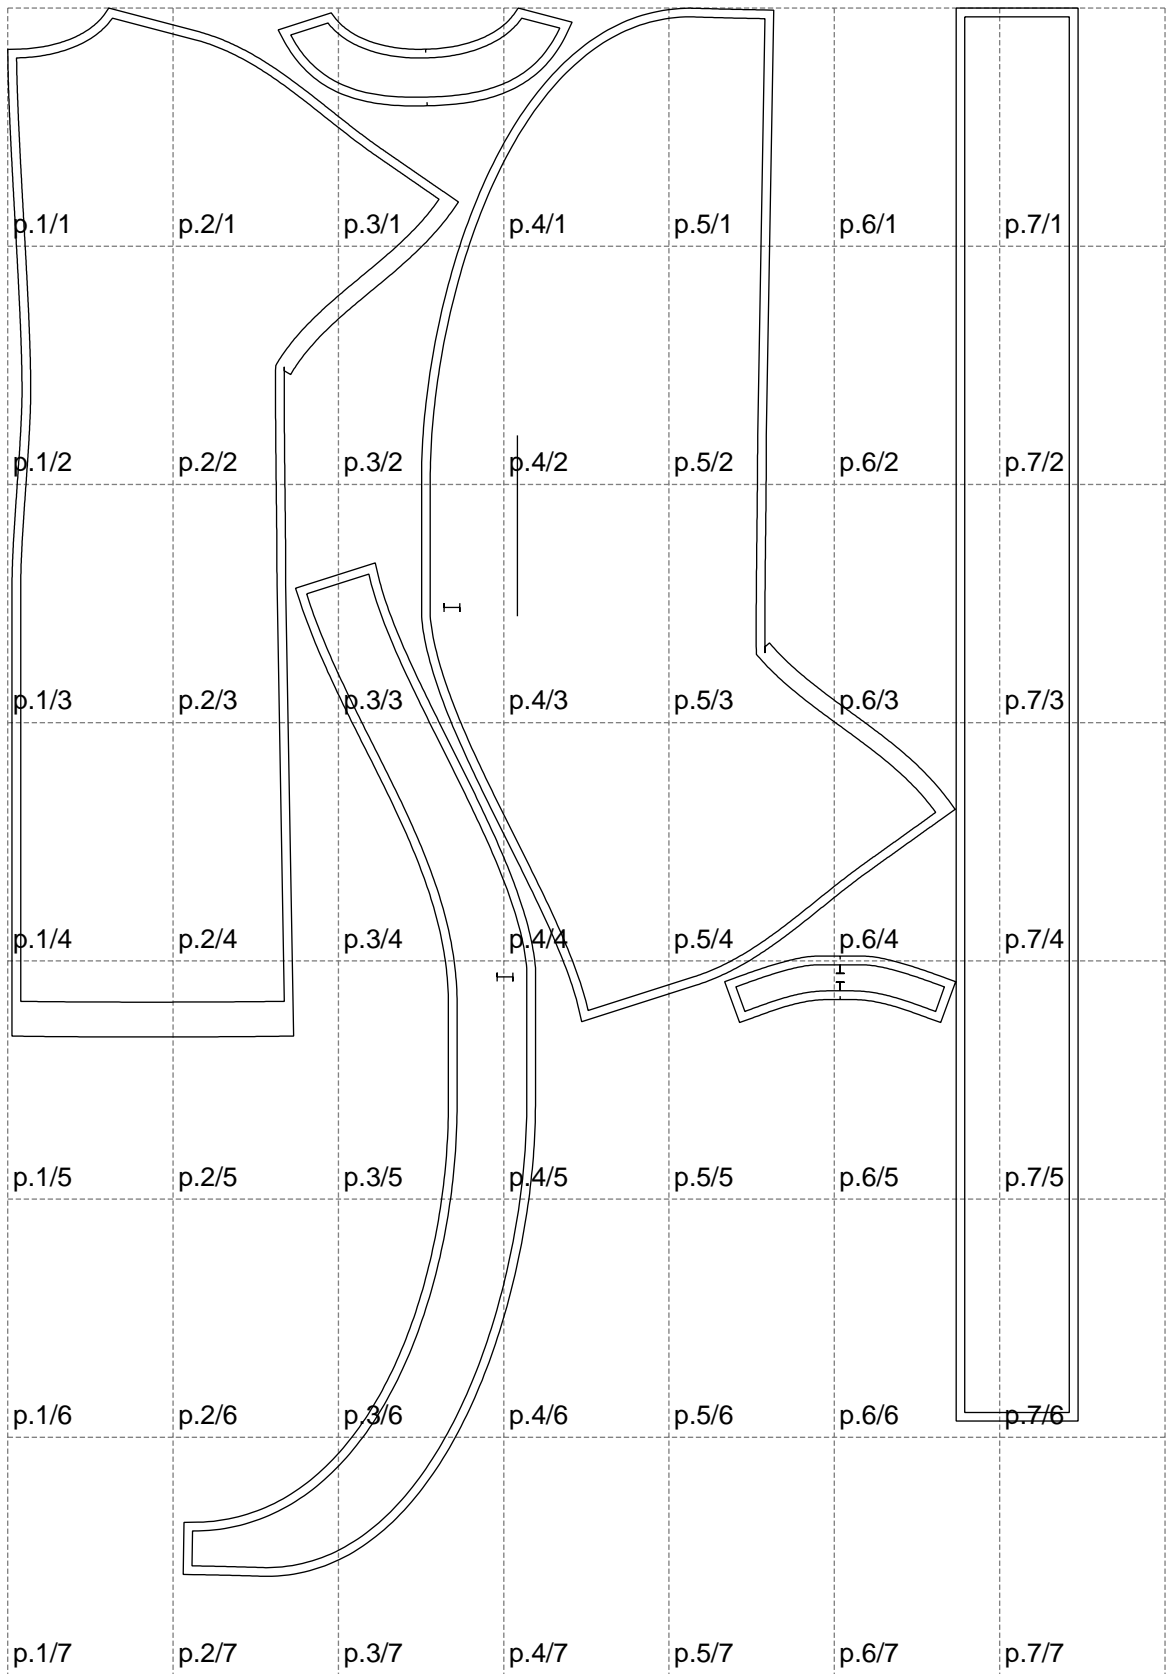

Not for print

Paper size: A4, size:1228.69 x1800.16 mm

# Example

size:1499.00 x3357.41 mm

Maneken =1 ver.0

rz\_1=170

rz\_16=100

rz\_17=85.4

rz\_18=80.2

rz\_19=108

rz\_20=105.4

---

. . . . .  
. . . . .  
. . . . .