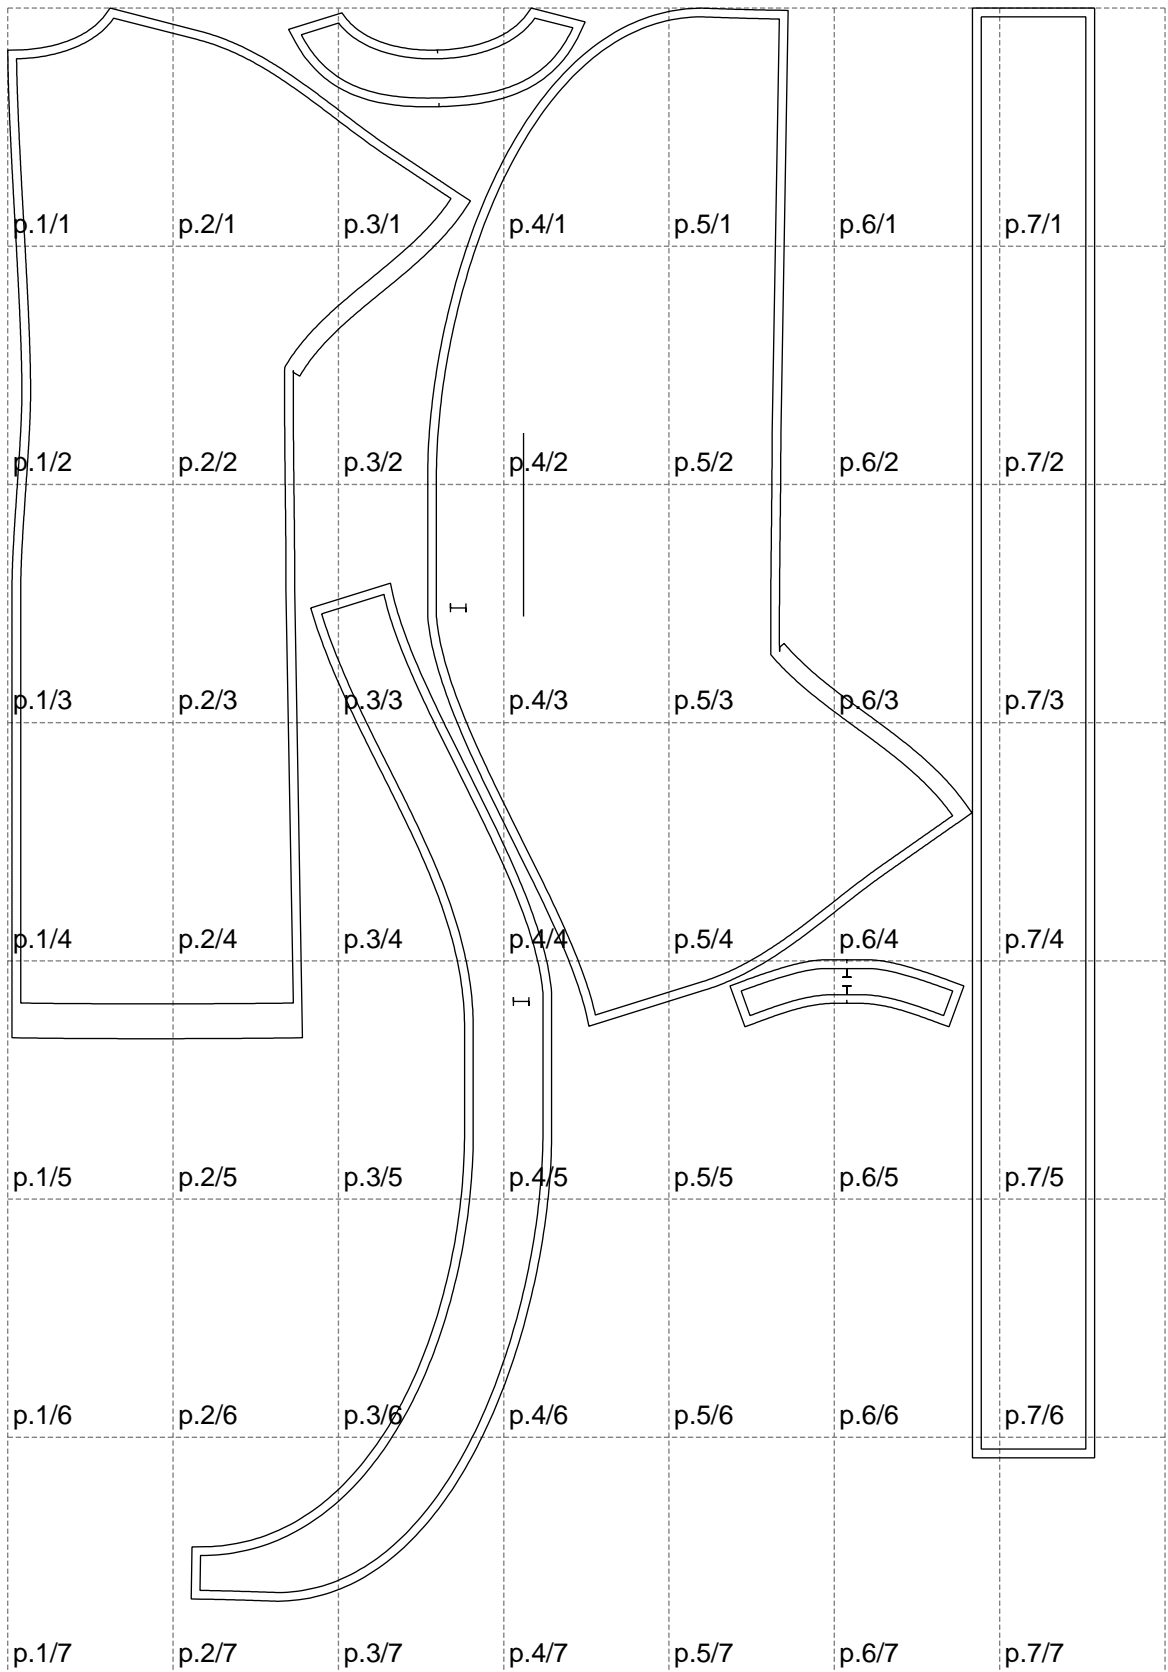

Not for print

Paper size: A4, size:1247.64 x1828.71 mm

# Example

size:1499.00 x3369.23 mm

Maneken =1 ver.0

rz\_1=170

rz\_16=104

rz\_17=88.9

rz\_18=84.4

rz\_19=112

rz\_20=109.3

---

. . . . .  
. . . . .  
. . . . .