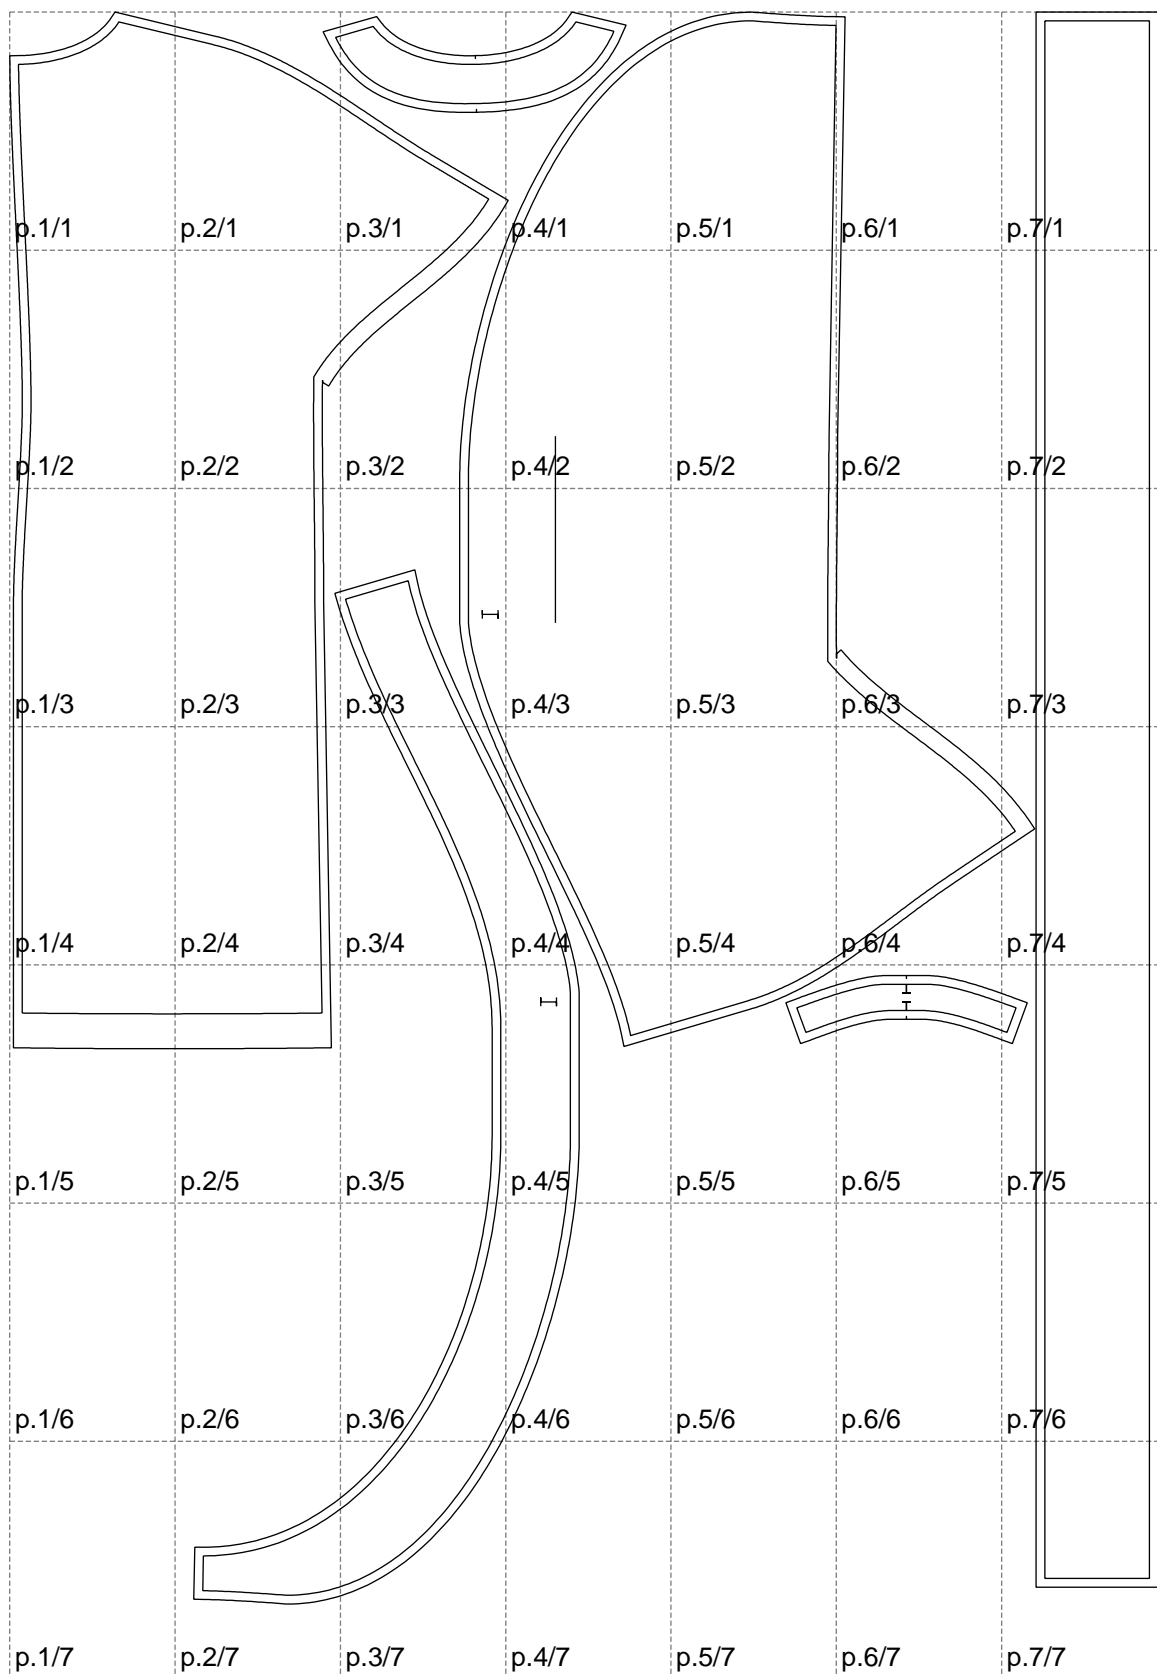

Not for print

Paper size: A4, size:1318.34 x1827.31 mm

# Example

size:1499.00 x3341.72 mm

Maneken =1 ver.0

rz\_1=170

rz\_16=116

rz\_17=100

rz\_18=98.8

rz\_19=124

rz\_20=121

---

. . . . .  
. . . . .  
. . . . .