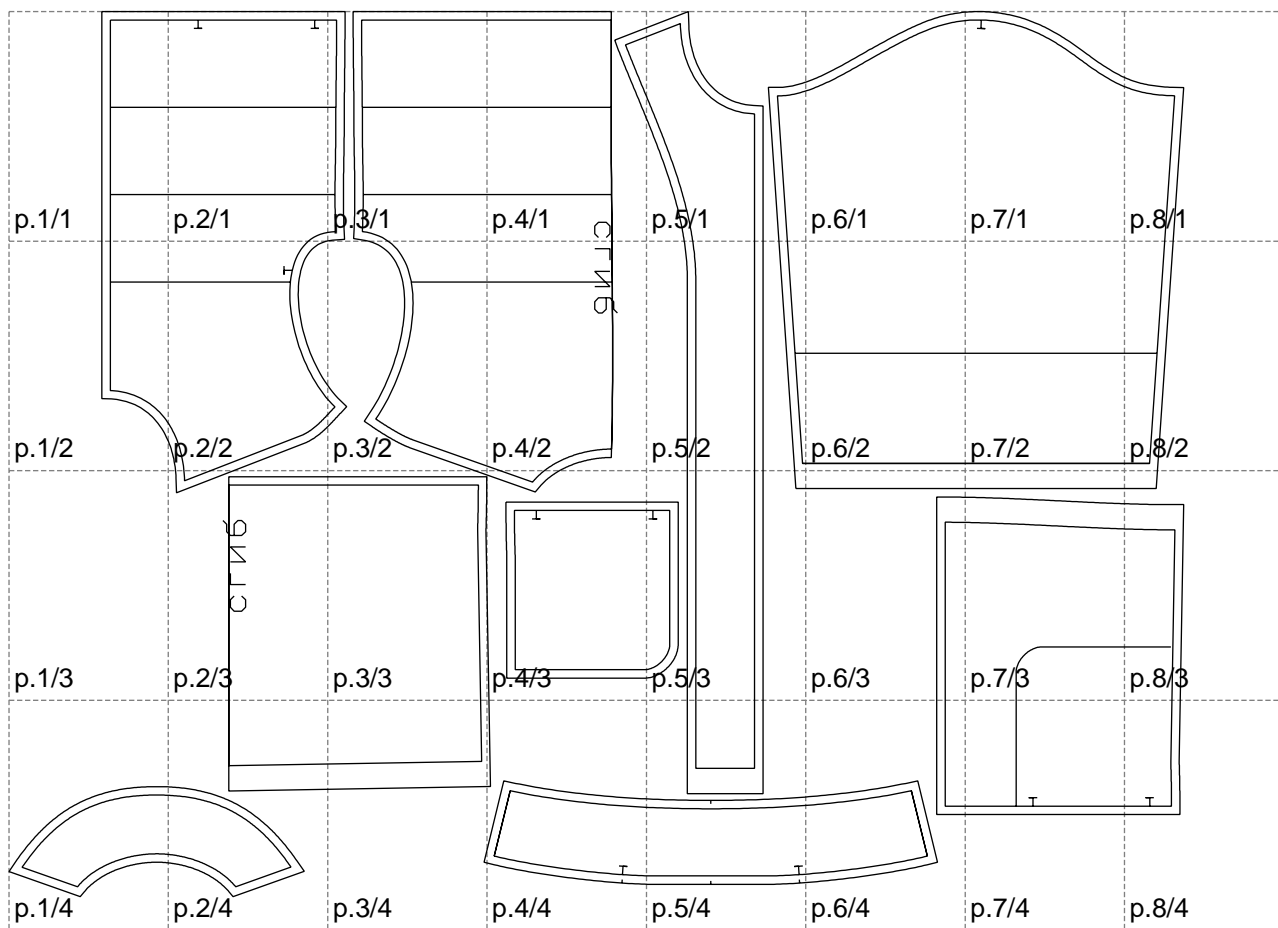

Not for print

Paper size: A4, size:1399.00 x1054.03 mm

# Example

size:1358.75 x1454.81 mm

Maneken =1 ver.0

rz\_1=170

rz\_16=96

rz\_17=82

rz\_18=76

rz\_19=104

rz\_20=101.8

---

. . . . .  
. . . . .  
. . . . .