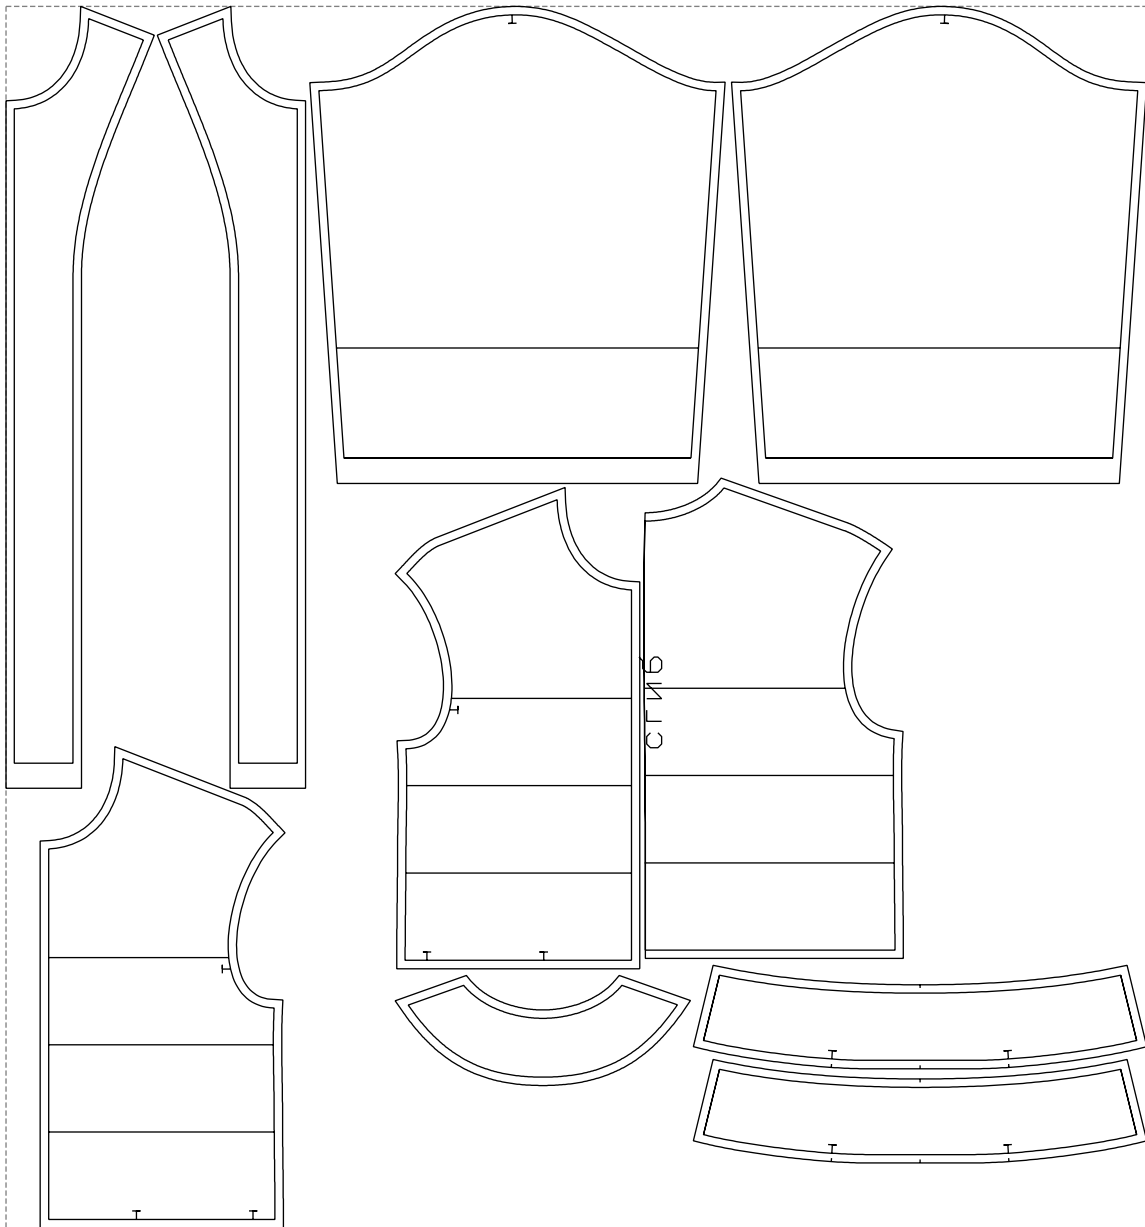

Not for print

Paper size: A4, size:1399.00 x1054.03 mm

# Example

size:1358.75 x1454.81 mm

Maneken =1 ver.0

rz\_1=170

rz\_16=96

rz\_17=82

rz\_18=76

rz\_19=104

rz\_20=101.8

---

. . . . .  
. . . . .  
. . . . .