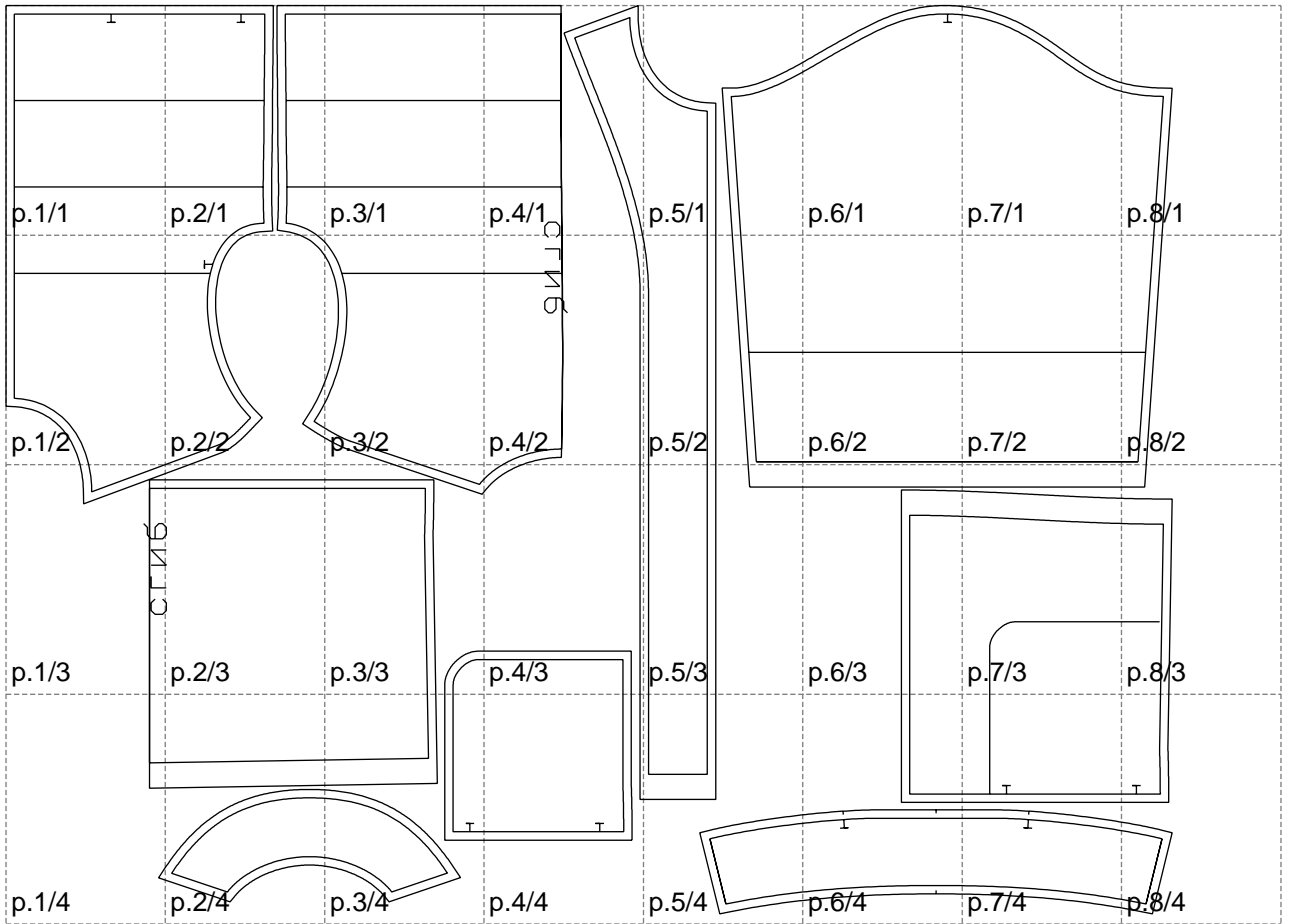

Not for print

Paper size: A4, size:1388.99 x1081.68 mm

# Example

size:1448.69 x1487.50 mm

Maneken =1 ver.0

rz\_1=170

rz\_16=108

rz\_17=92.5

rz\_18=89.2

rz\_19=116

rz\_20=113

---

. . . . .  
. . . . .  
. . . . .