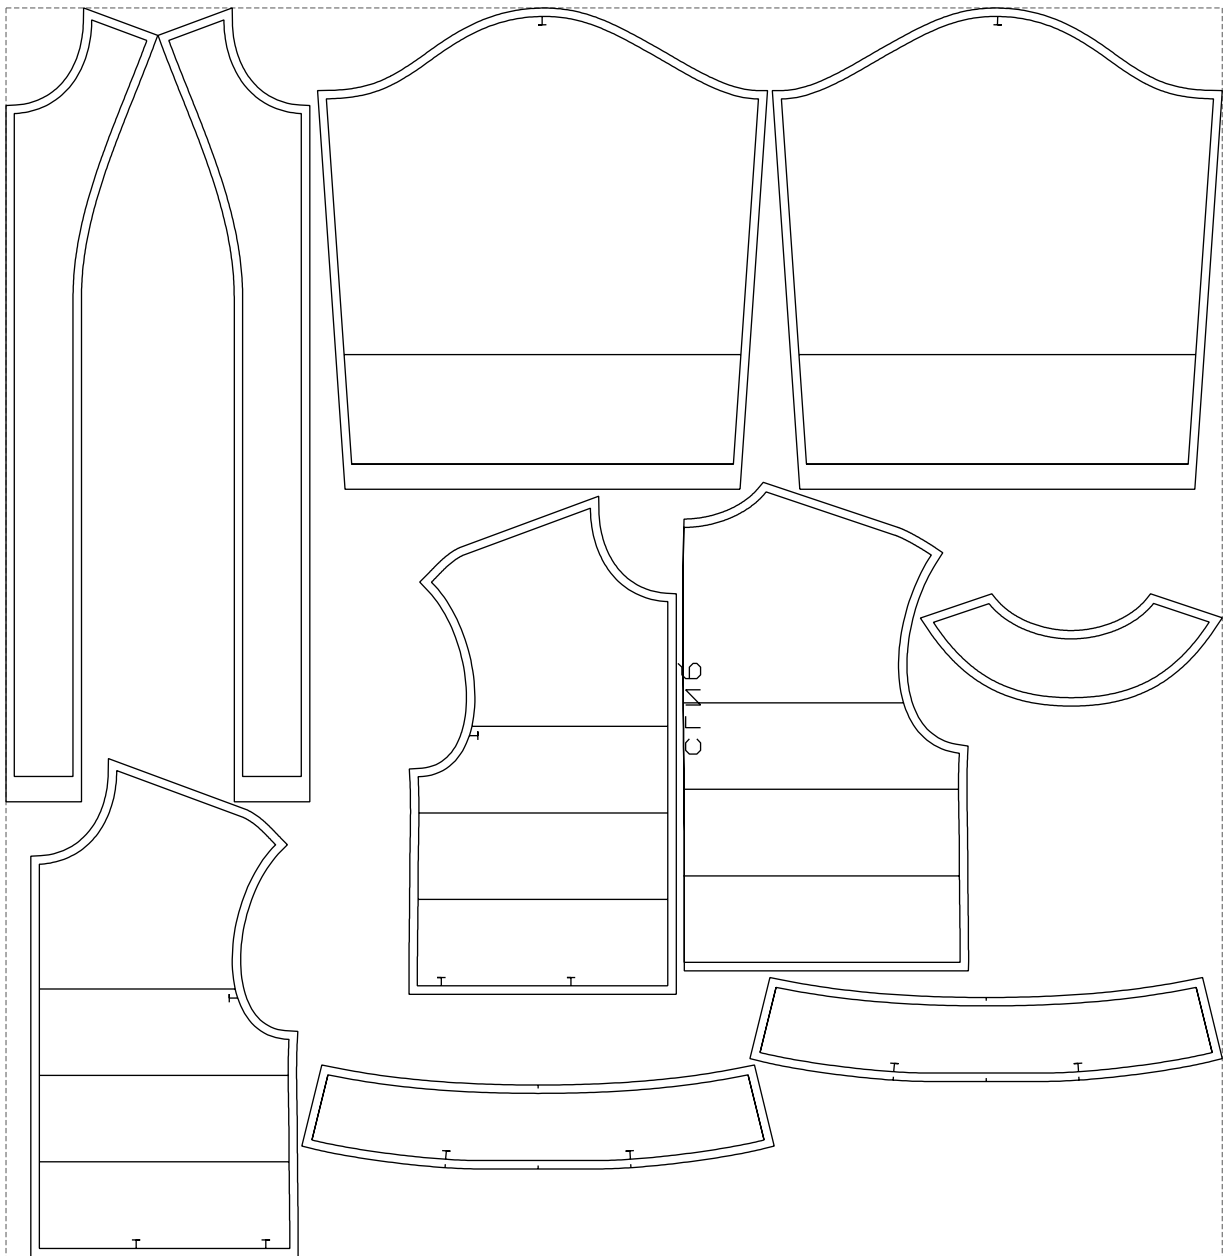

Not for print

Paper size: A4, size:1388.99 x1081.68 mm

# Example

size:1448.69 x1487.50 mm

Maneken =1 ver.0

rz\_1=170

rz\_16=108

rz\_17=92.5

rz\_18=89.2

rz\_19=116

rz\_20=113

---

. . . . .  
. . . . .  
. . . . .