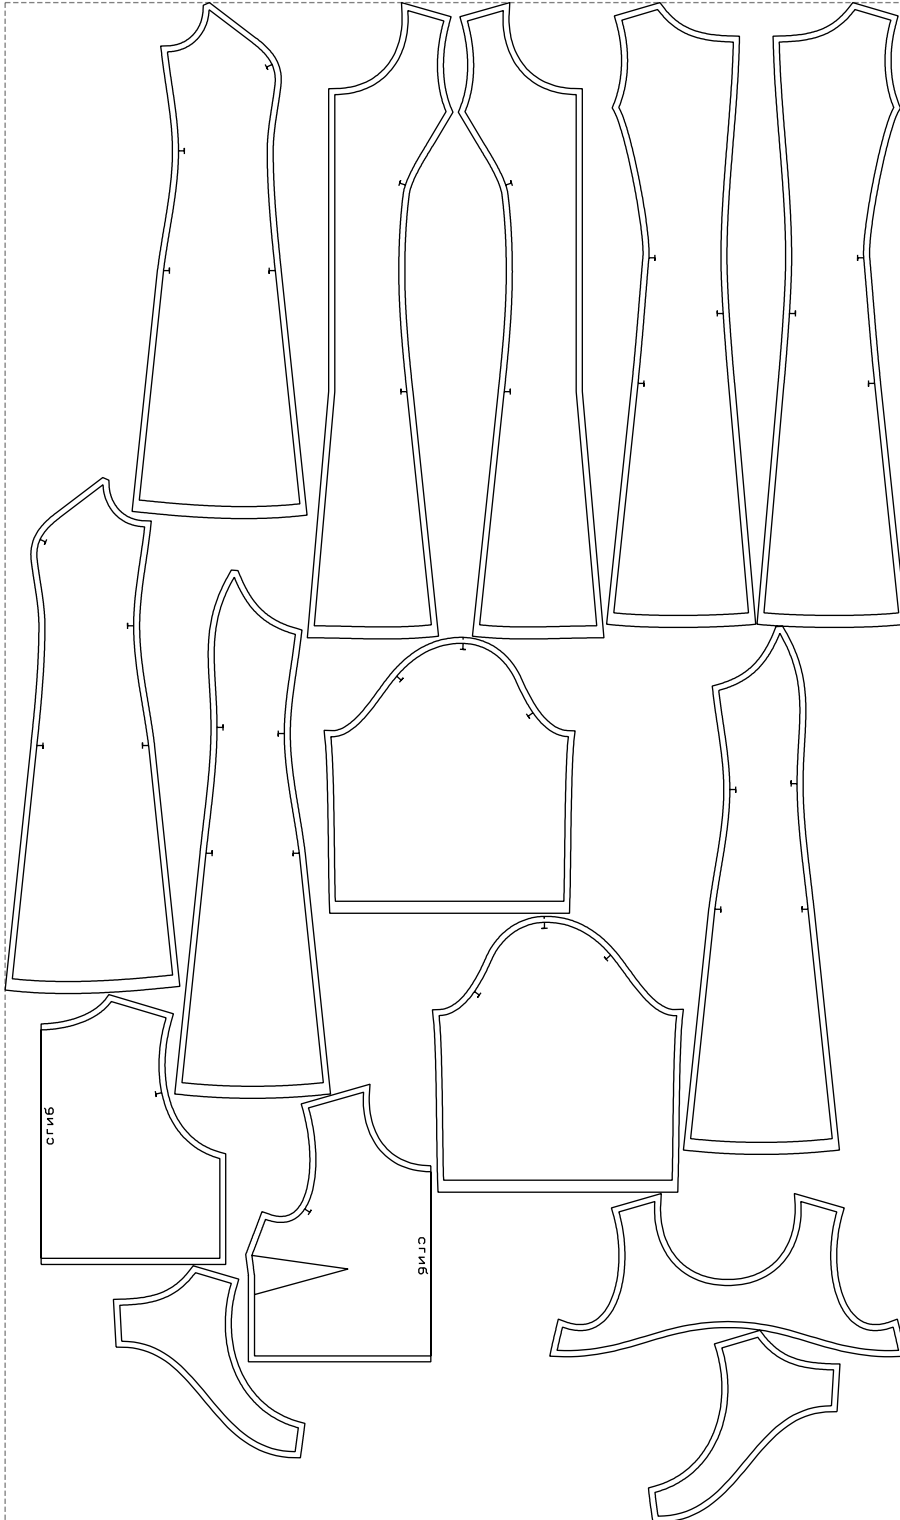

Not for print

Paper size: A4, size:1399.00 x1360.58 mm

# Example

size:1499.00 x2529.67 mm

Maneken =1 ver.0

rz\_1=170

rz\_16=108

rz\_17=92.5

rz\_18=89.2

rz\_19=116

rz\_20=113

---

. . . . .  
. . . . .  
. . . . .