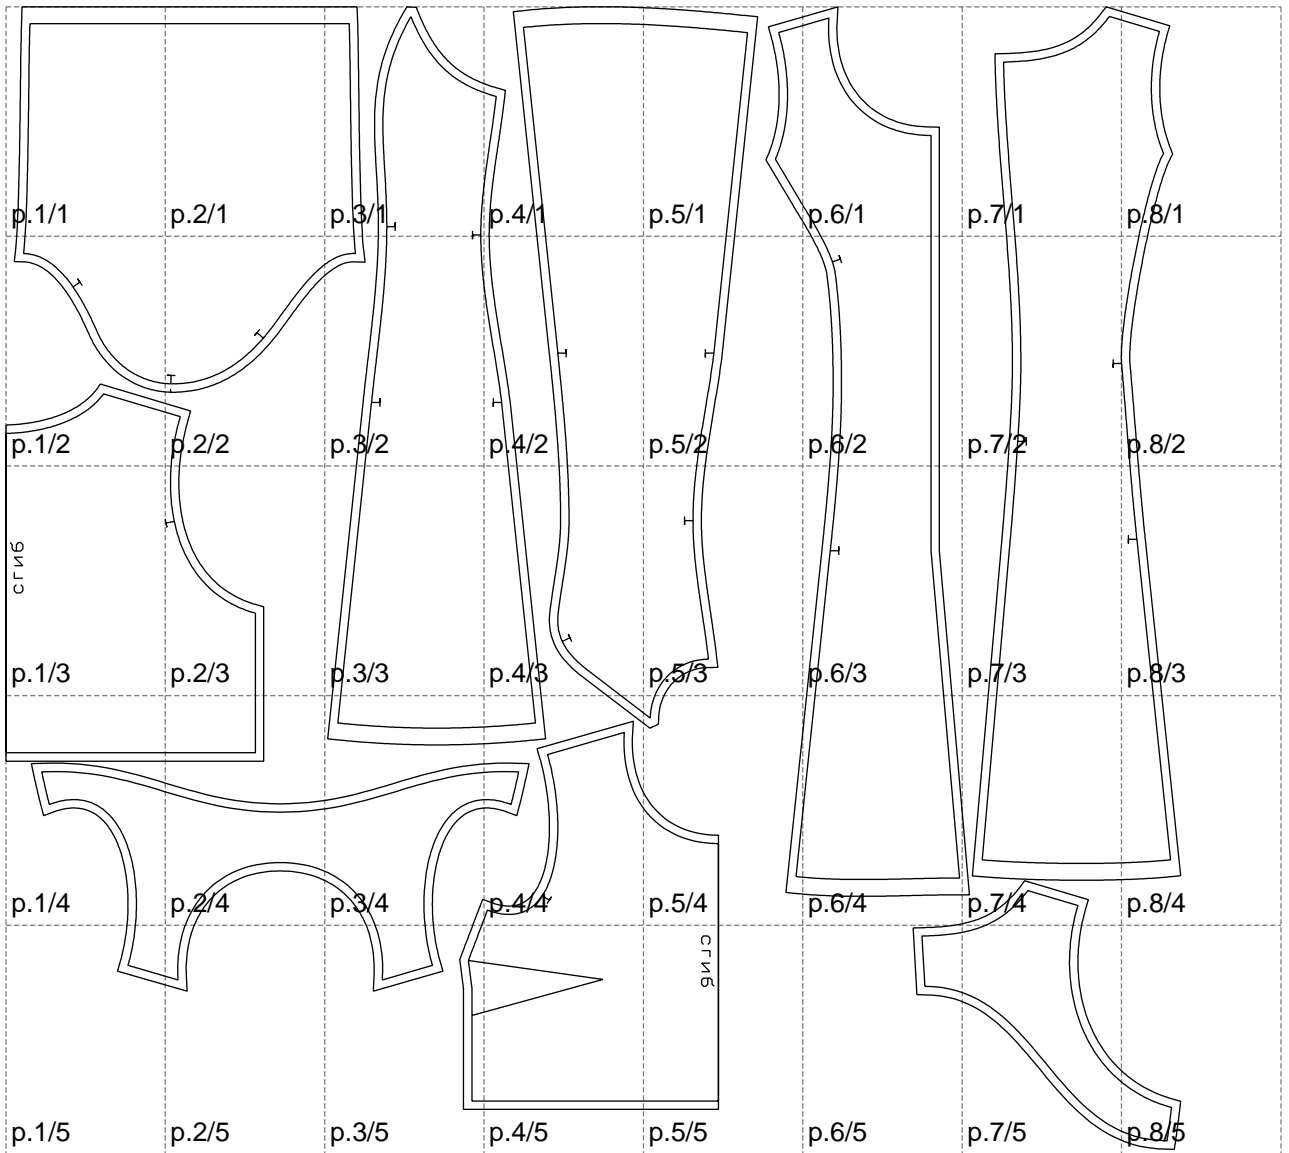

Not for print

Paper size: A4, size:1399.00 x1360.58 mm

# Example

size:1499.00 x2529.67 mm

Maneken =1 ver.0

rz\_1=170

rz\_16=108

rz\_17=92.5

rz\_18=89.2

rz\_19=116

rz\_20=113

---

. . . . .  
. . . . .  
. . . . .