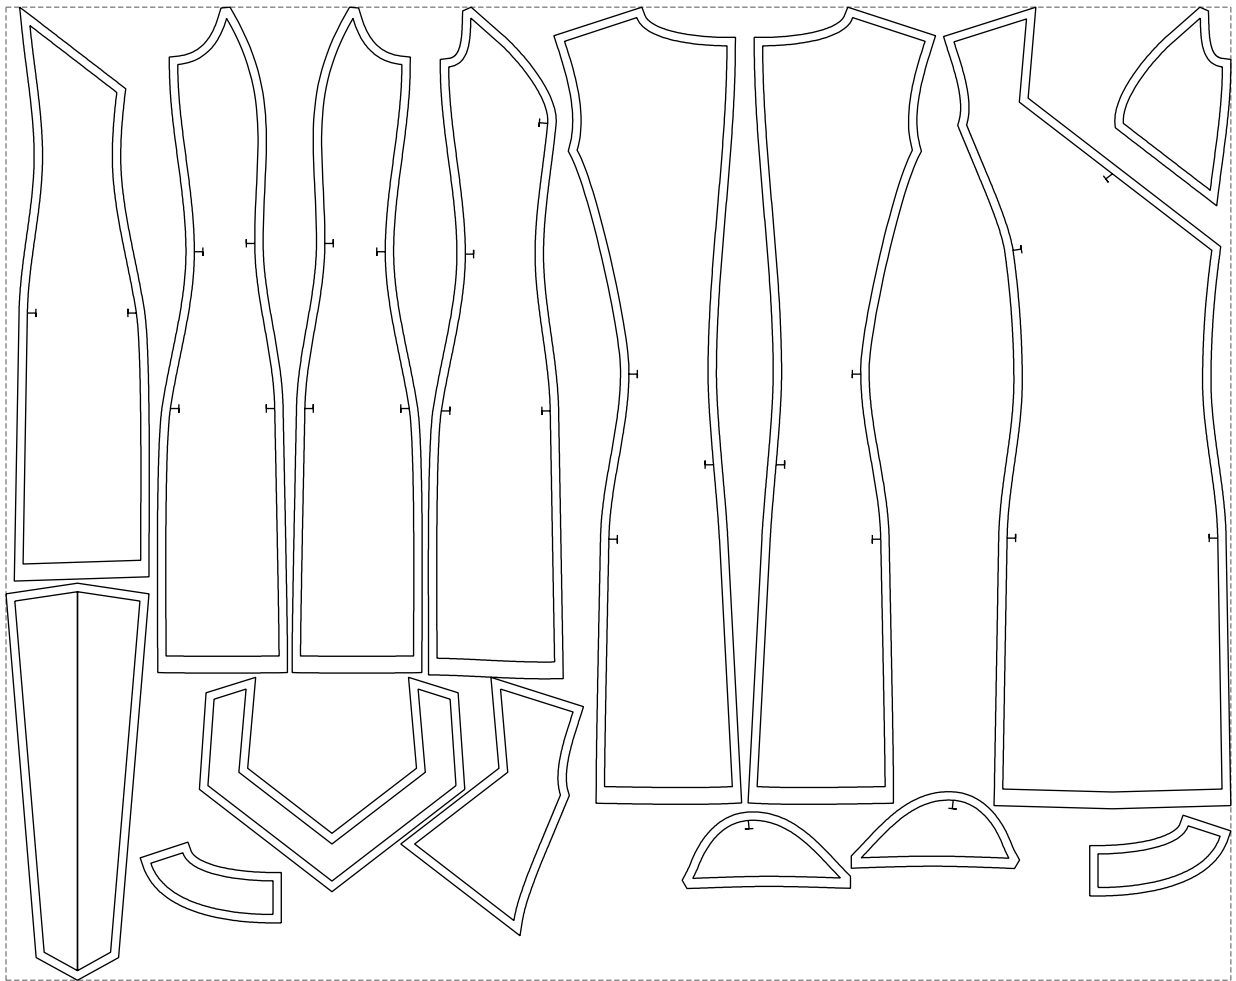

Not for print

Paper size: A4, size:1399.00 x955.07 mm

# Example

size:1458.74 x1159.22 mm

Maneken =1 ver.0

rz\_1=170

rz\_16=88

rz\_17=75.6

rz\_18=67.6

rz\_19=96

rz\_20=94.6

---

. . . . .  
. . . . .  
. . . . .