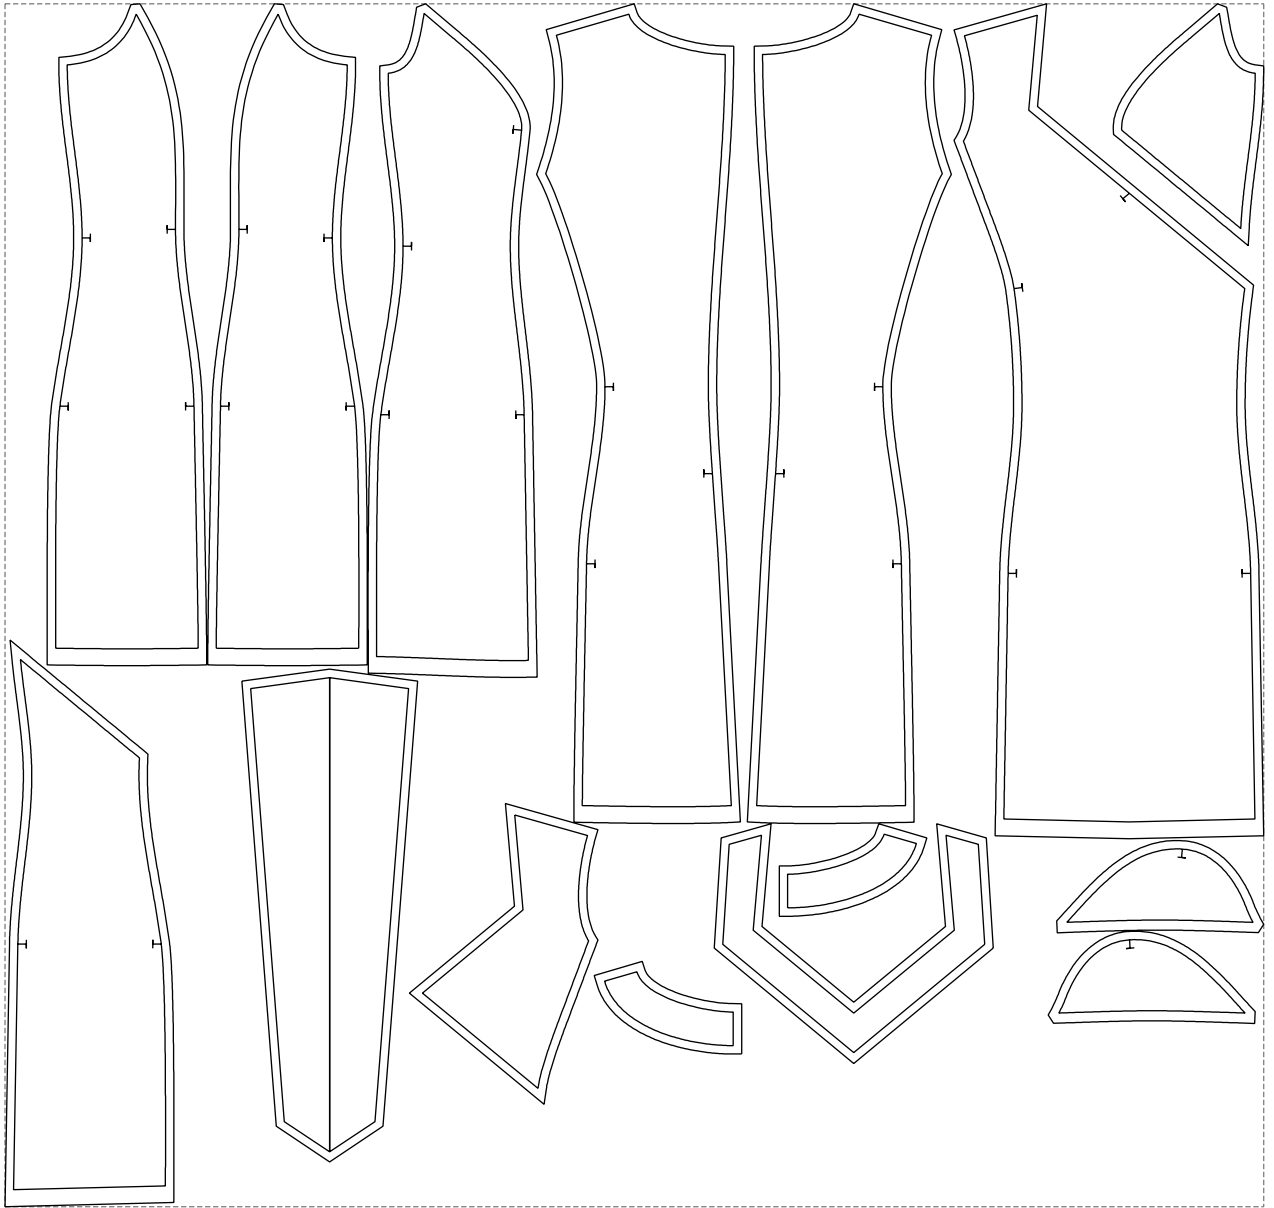

# Example

size:1499.00 x1432.88 mm

Maneken =1 ver.0

rz\_1=170

rz\_16=112

rz\_17=96.2

rz\_18=94

rz\_19=120