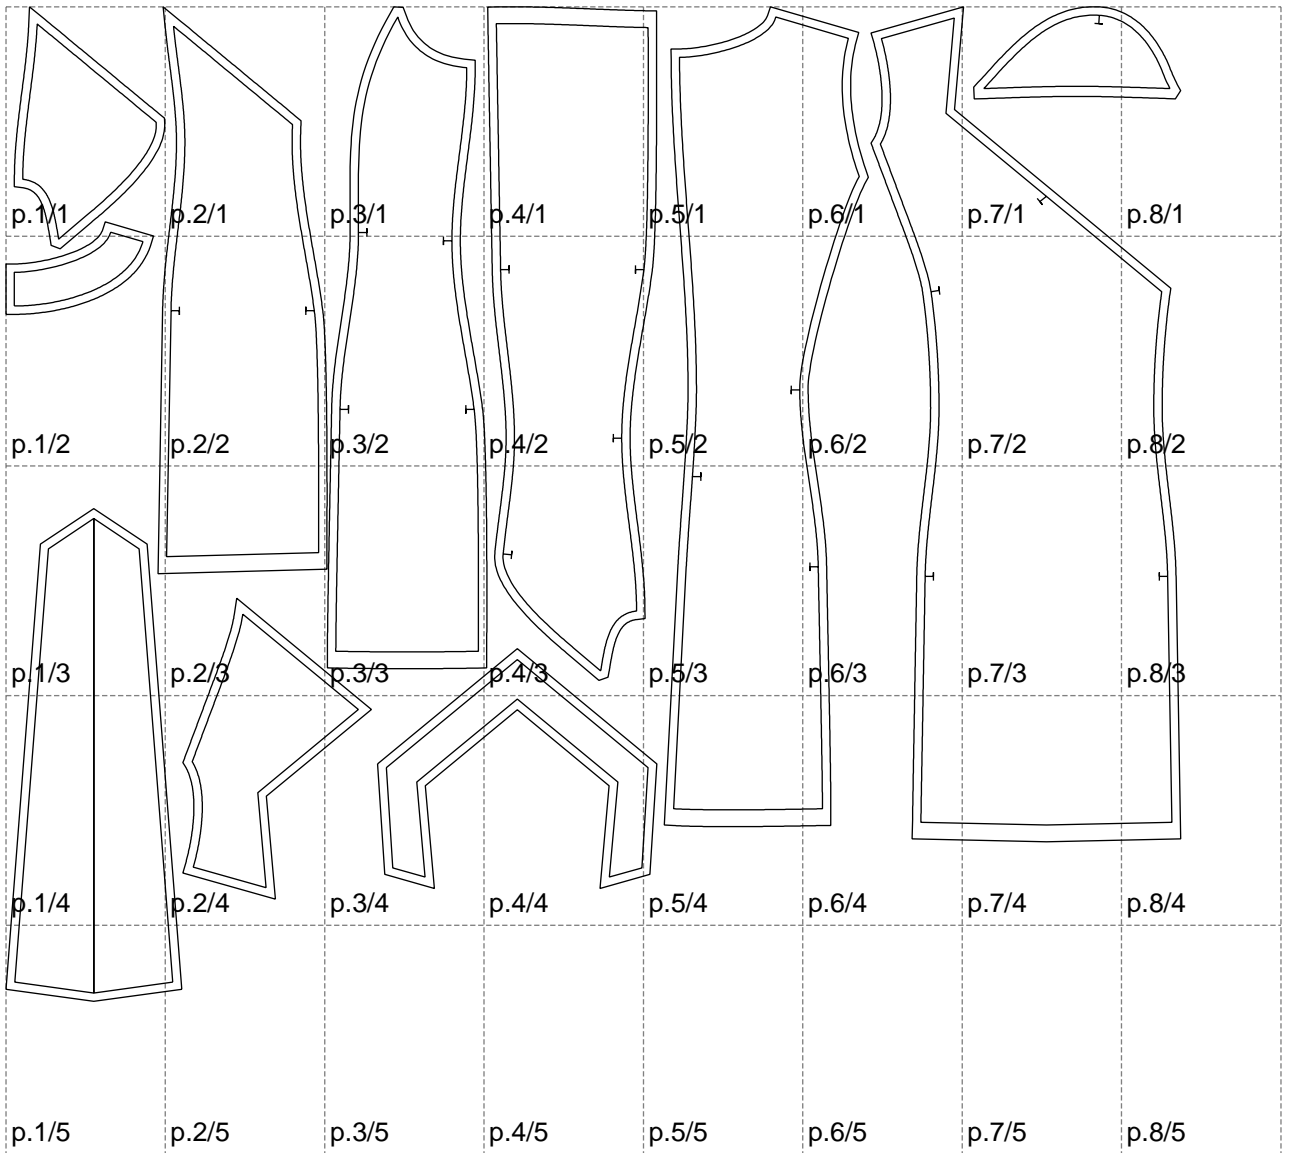

Not for print

Paper size: A4, size:1399.00 x1184.44 mm

# Example

size:1499.00 x1432.88 mm

Maneken =1 ver.0

rz\_1=170

rz\_16=112

rz\_17=96.2

rz\_18=94

rz\_19=120

rz\_20=117

---

. . . . .  
. . . . .  
. . . . .