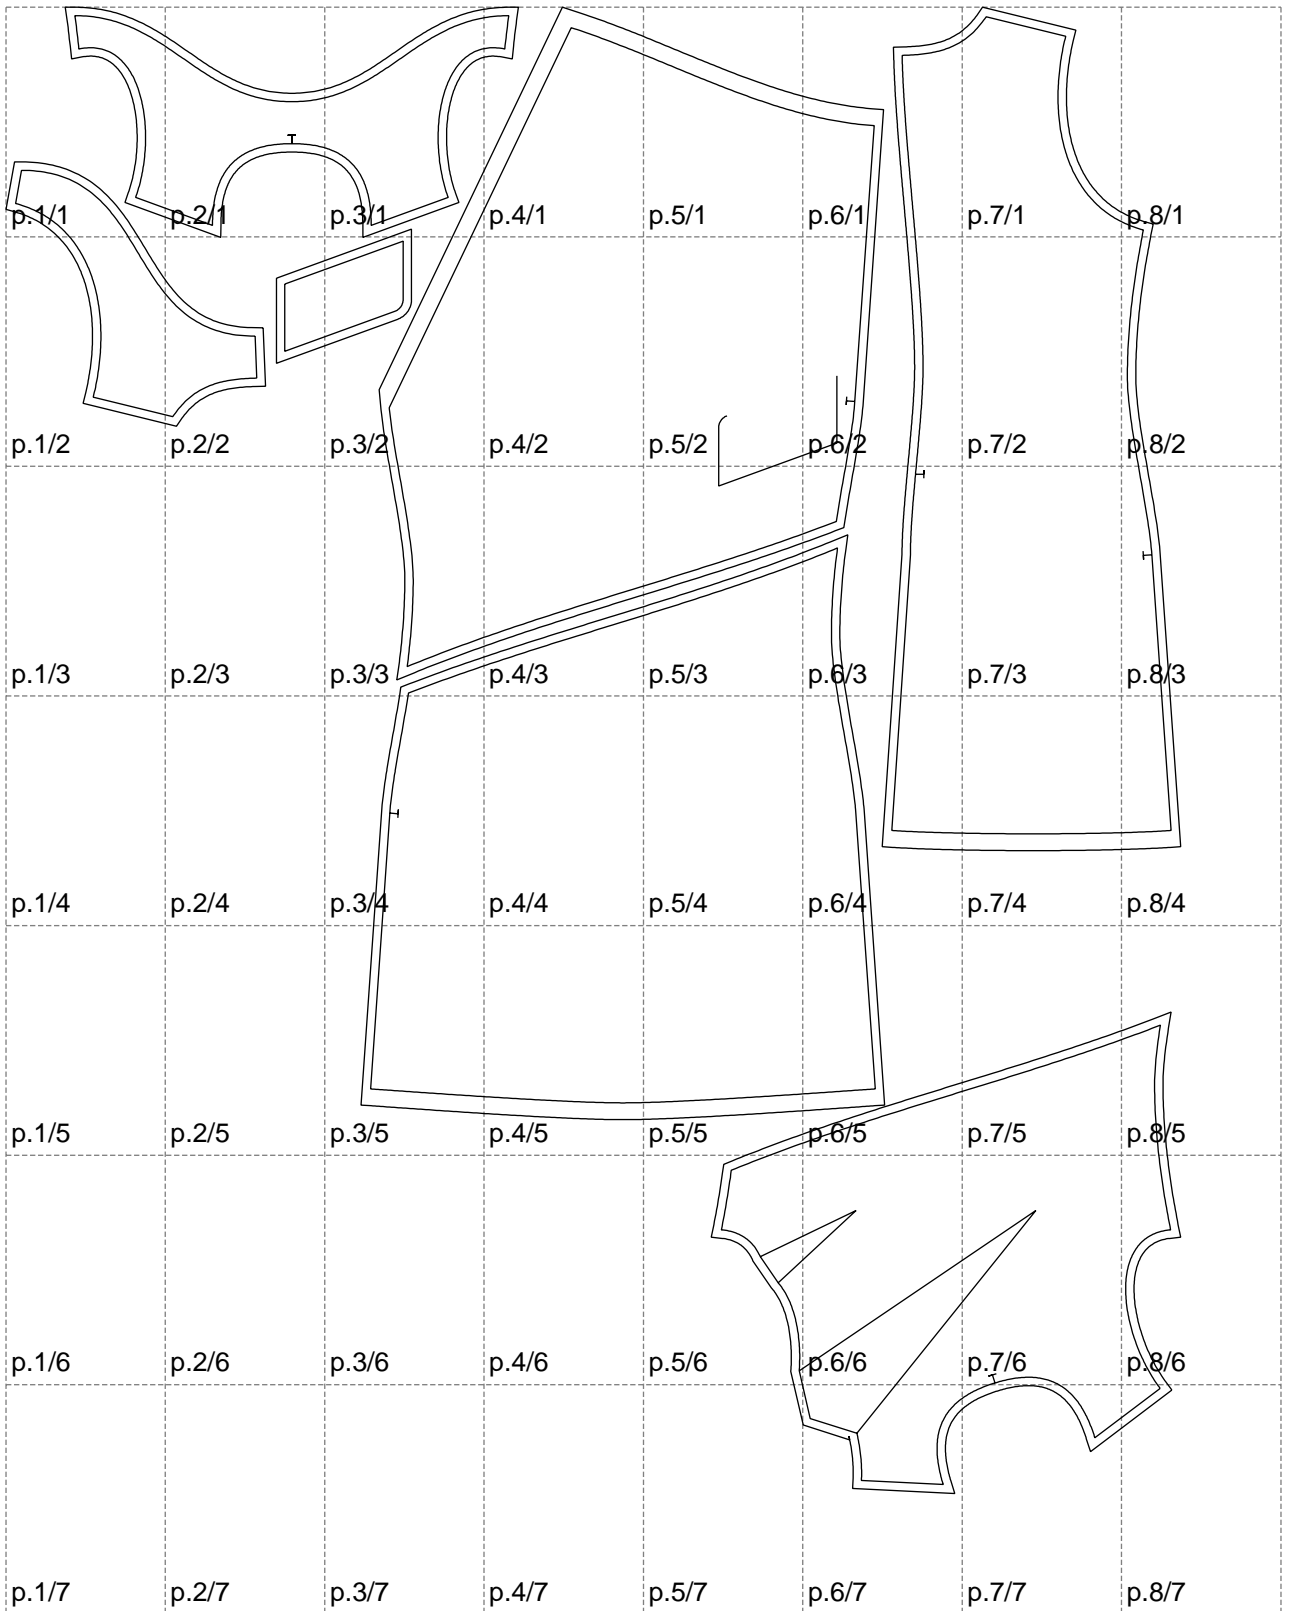

Not for print

Paper size: A4, size:1399.00 x1769.93 mm

# Example

size:1499.00 x1756.53 mm

Maneken =1 ver.0

rz\_1=170

rz\_16=100

rz\_17=85.4

rz\_18=80.2

rz\_19=108

rz\_20=105.4

---

. . . . .  
. . . . .  
. . . . .