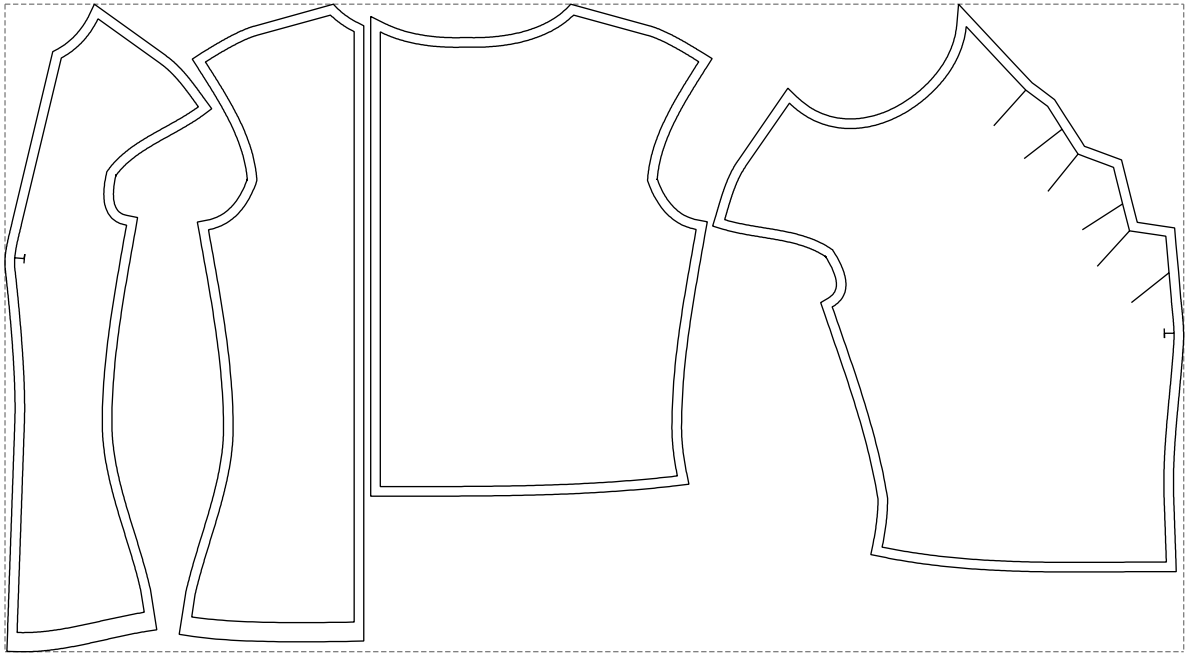

# Example

size:1228.29 x674.84 mm

Maneken =1 ver.0

rz\_1=170

rz\_16=92

rz\_17=78.8

rz\_18=71.8

rz\_19=100