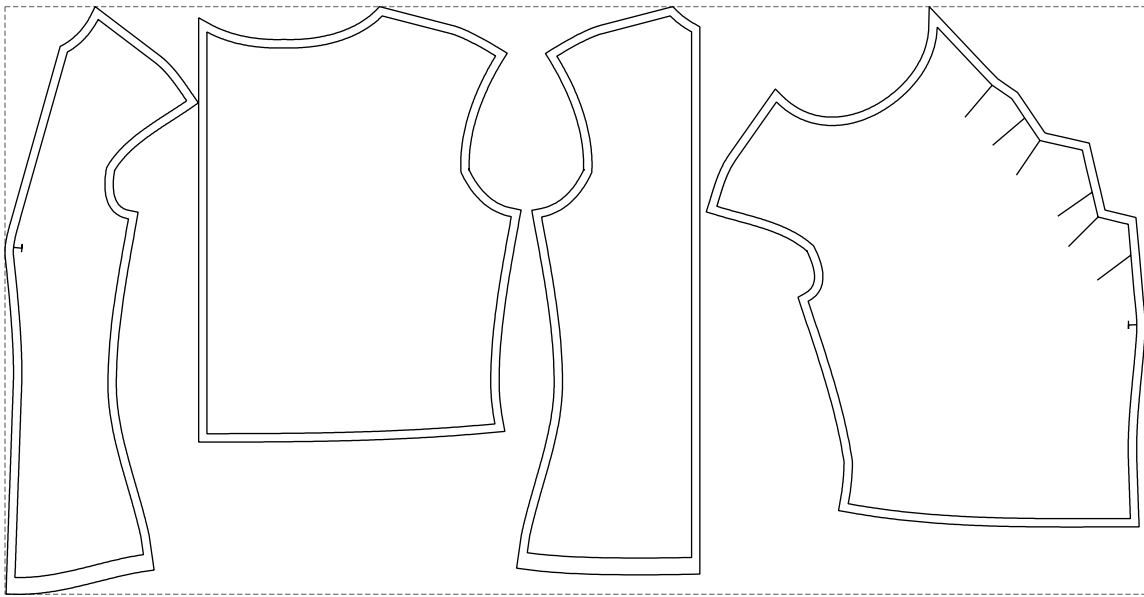

Not for print

Paper size: A4, size:1328.48 x811.40 mm

# Example

size:1358.04 x699.91 mm

Maneken =1 ver.0

rz\_1=170

rz\_16=104

rz\_17=88.9

rz\_18=84.4

rz\_19=112