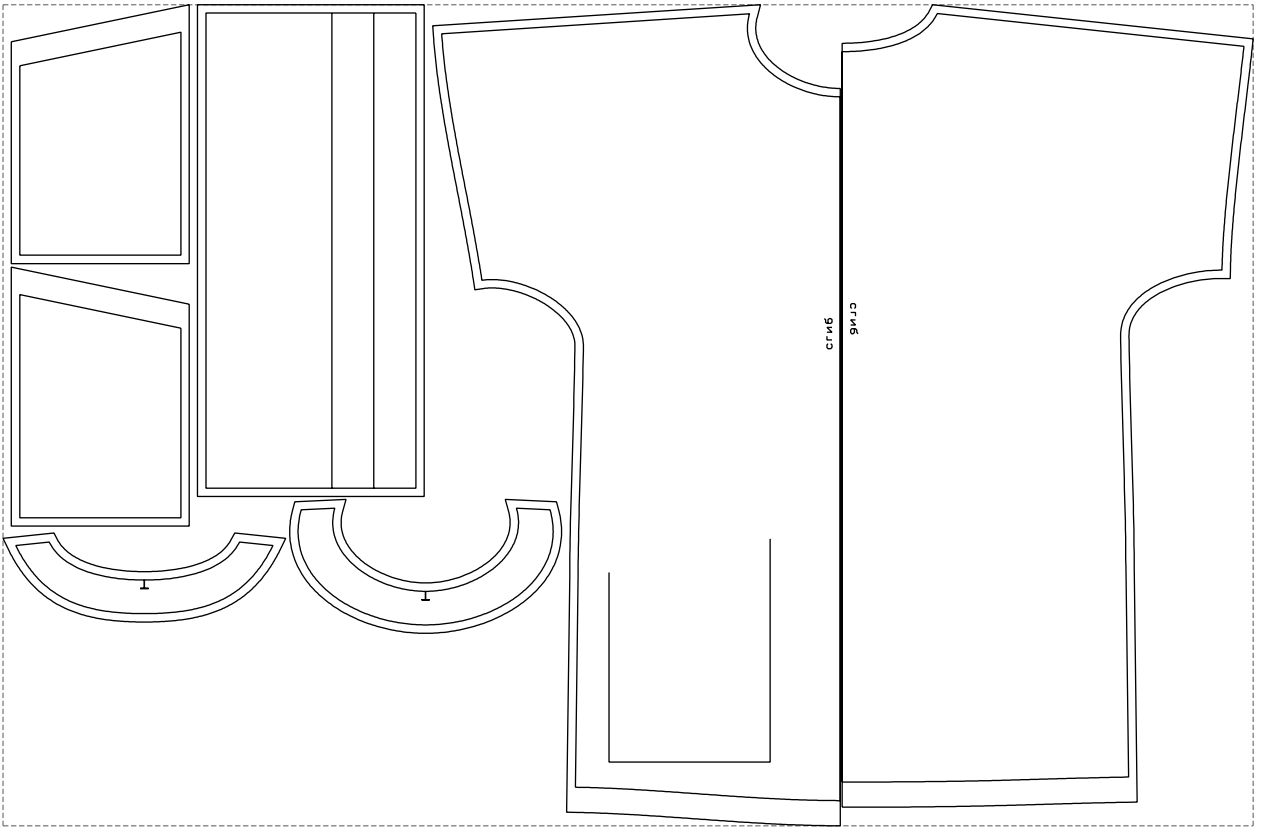

Not for print

Paper size: A4, size:1308.56 x1059.34 mm

# Example

size:1488.98 x978.11 mm

Maneken =1 ver.0

rz\_1=170

rz\_16=108

rz\_17=92.5

rz\_18=89.2

rz\_19=116

rz\_20=113

---

. . . . .  
. . . . .  
. . . . .