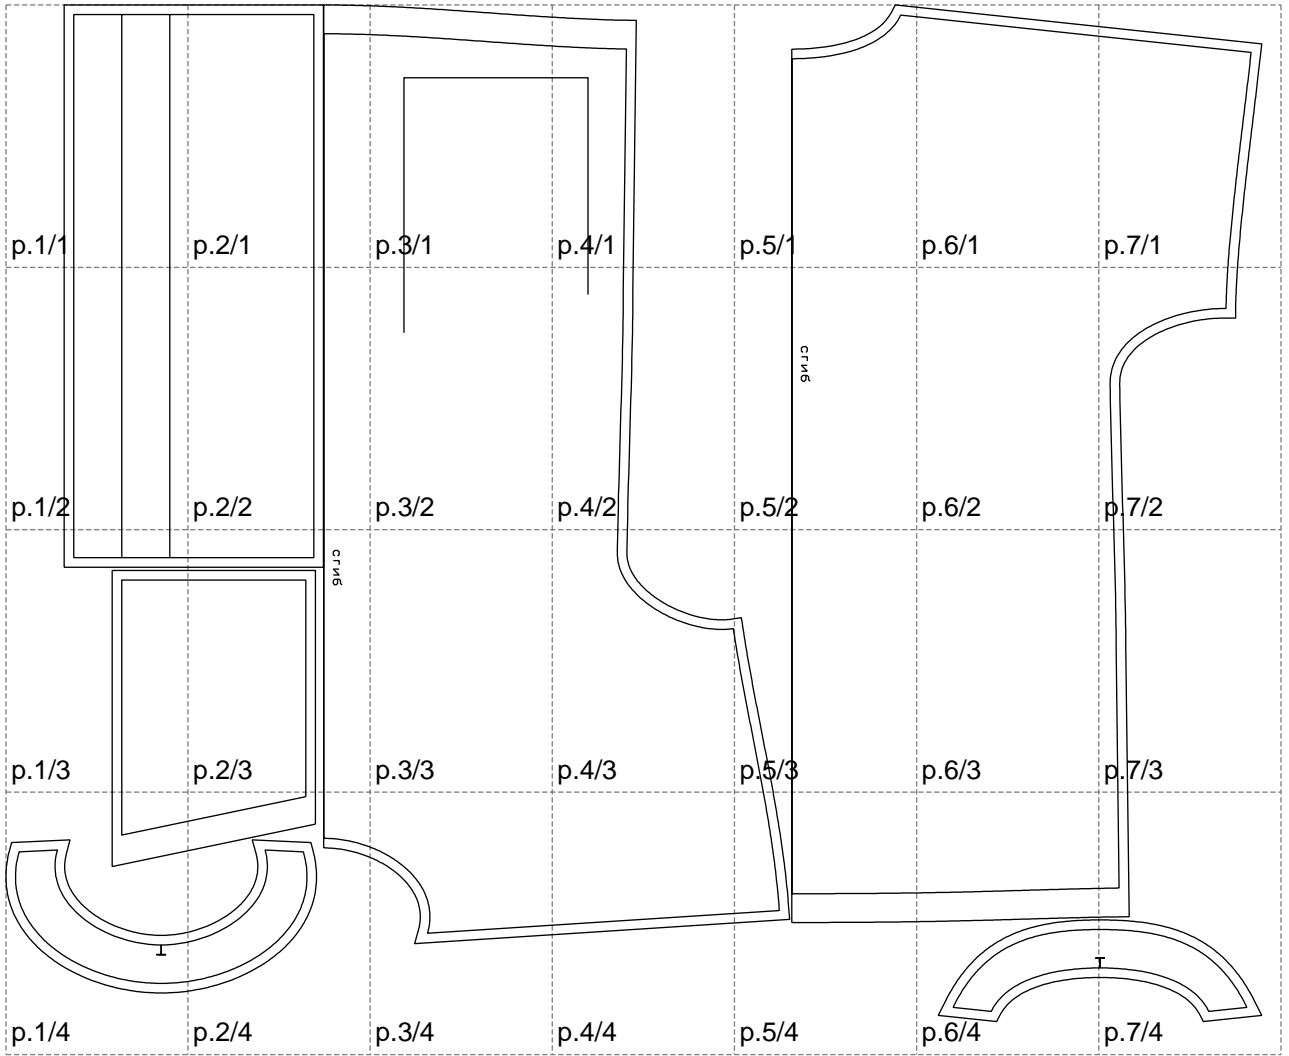

Not for print

Paper size: A4, size:1308.56 x1059.34 mm

# Example

size:1488.98 x978.11 mm

Maneken =1 ver.0

rz\_1=170

rz\_16=108

rz\_17=92.5

rz\_18=89.2

rz\_19=116

rz\_20=113

---

. . . . .  
. . . . .  
. . . . .