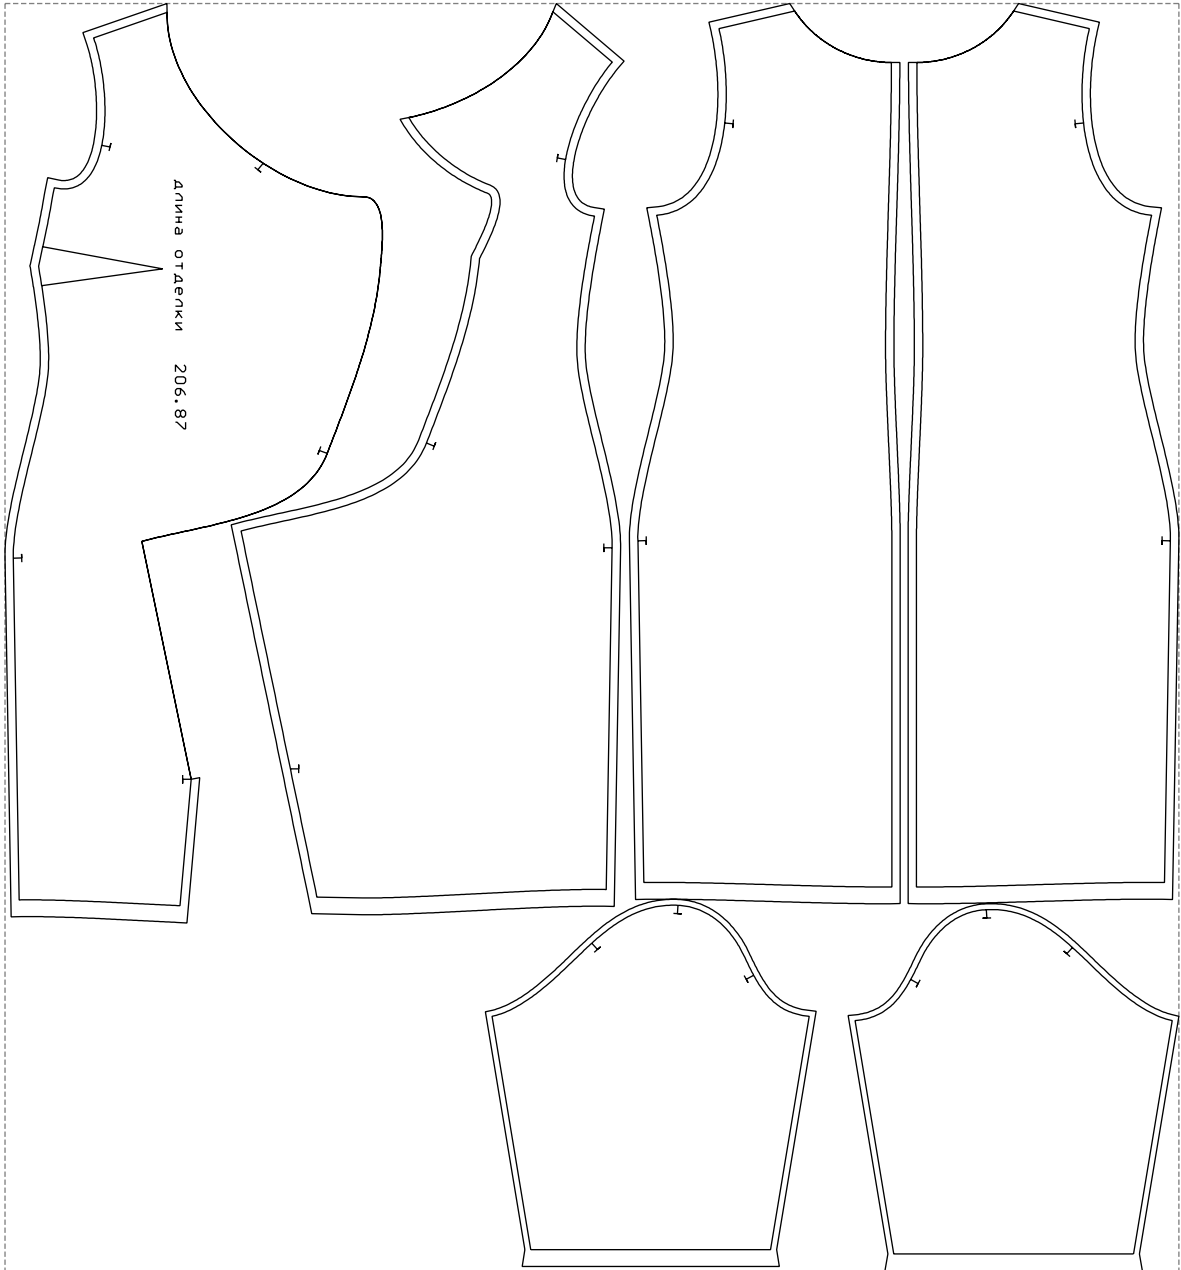

Not for print

Paper size: A4, size:1257.60 x1388.00 mm

# Example

size:1398.09 x1509.53 mm

Maneken =1 ver.0

rz\_1=170

rz\_16=112

rz\_17=96.2

rz\_18=94

rz\_19=120

rz\_20=117

---

. . . . .  
. . . . .  
. . . . .