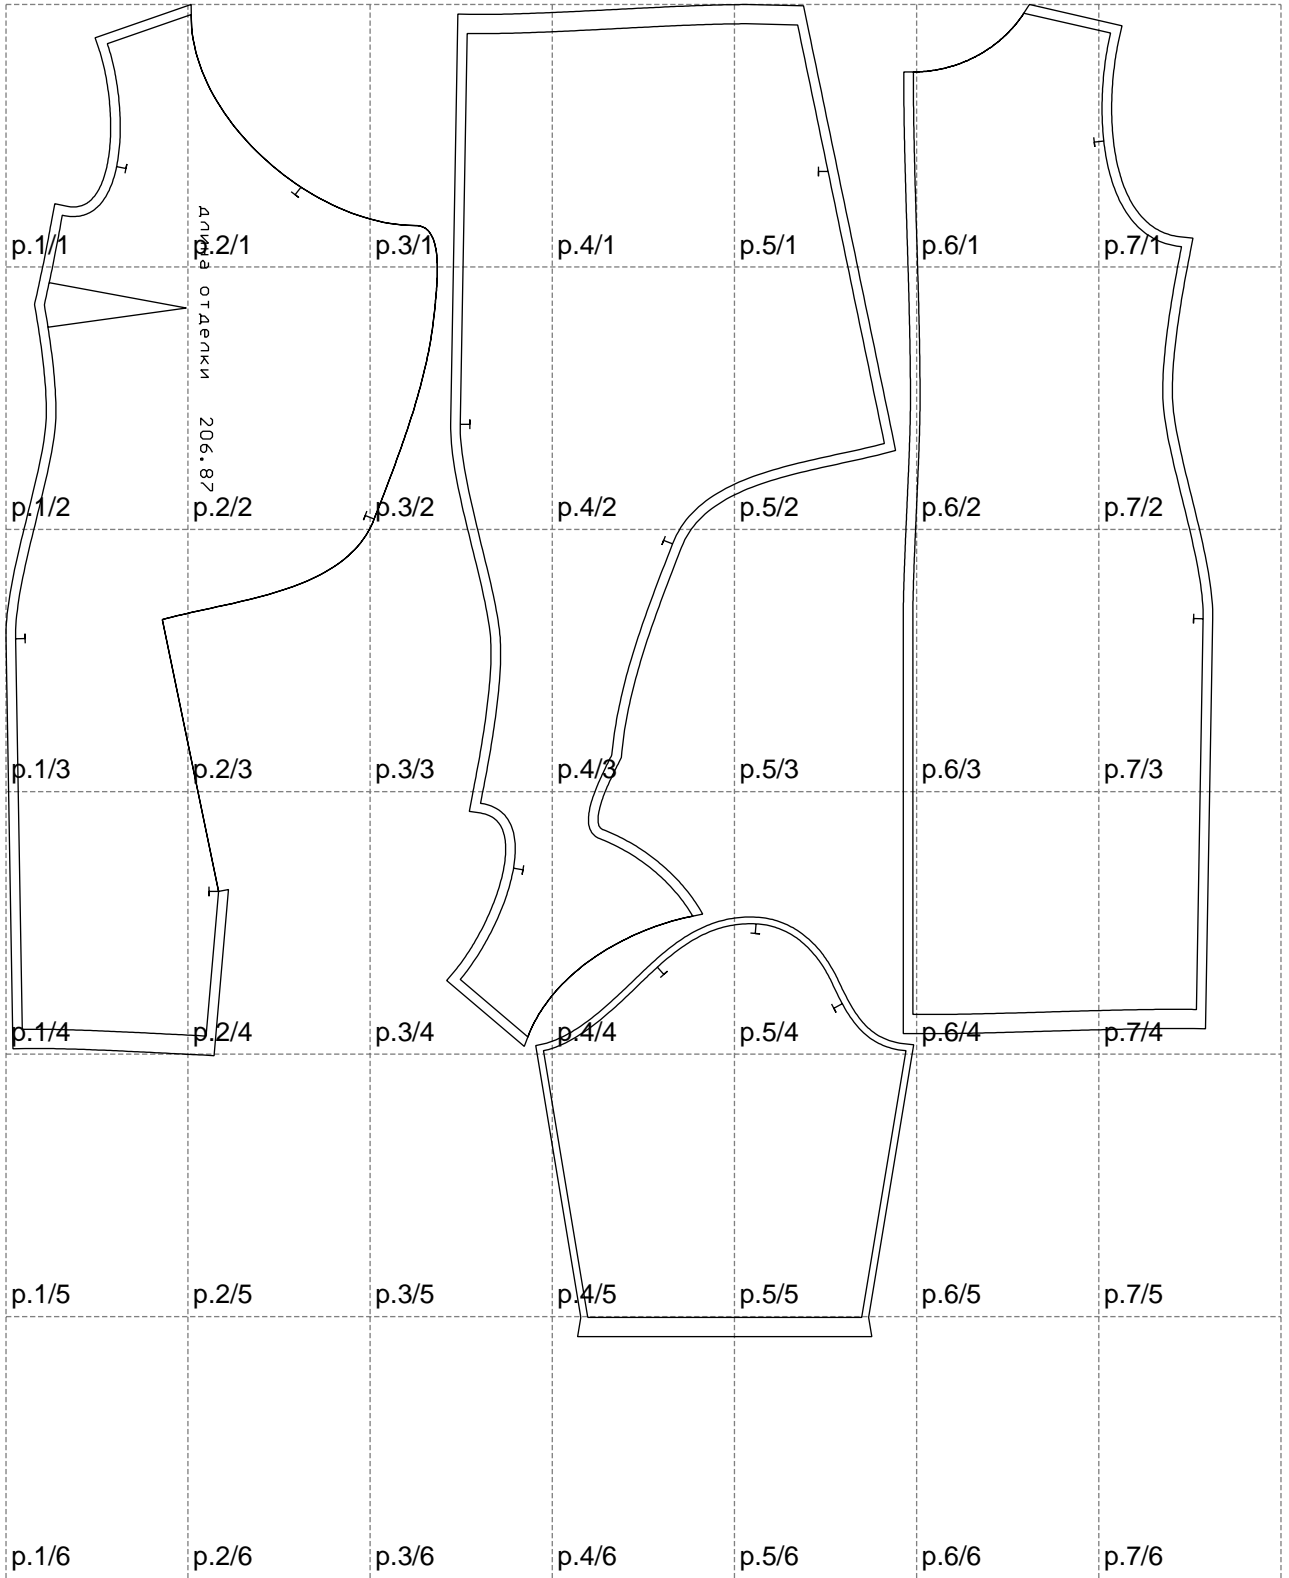

Not for print

Paper size: A4, size:1257.60 x1388.00 mm

# Example

size:1398.09 x1509.53 mm

Maneken =1 ver.0

rz\_1=170

rz\_16=112

rz\_17=96.2

rz\_18=94

rz\_19=120

rz\_20=117

---

. . . . .  
. . . . .  
. . . . .