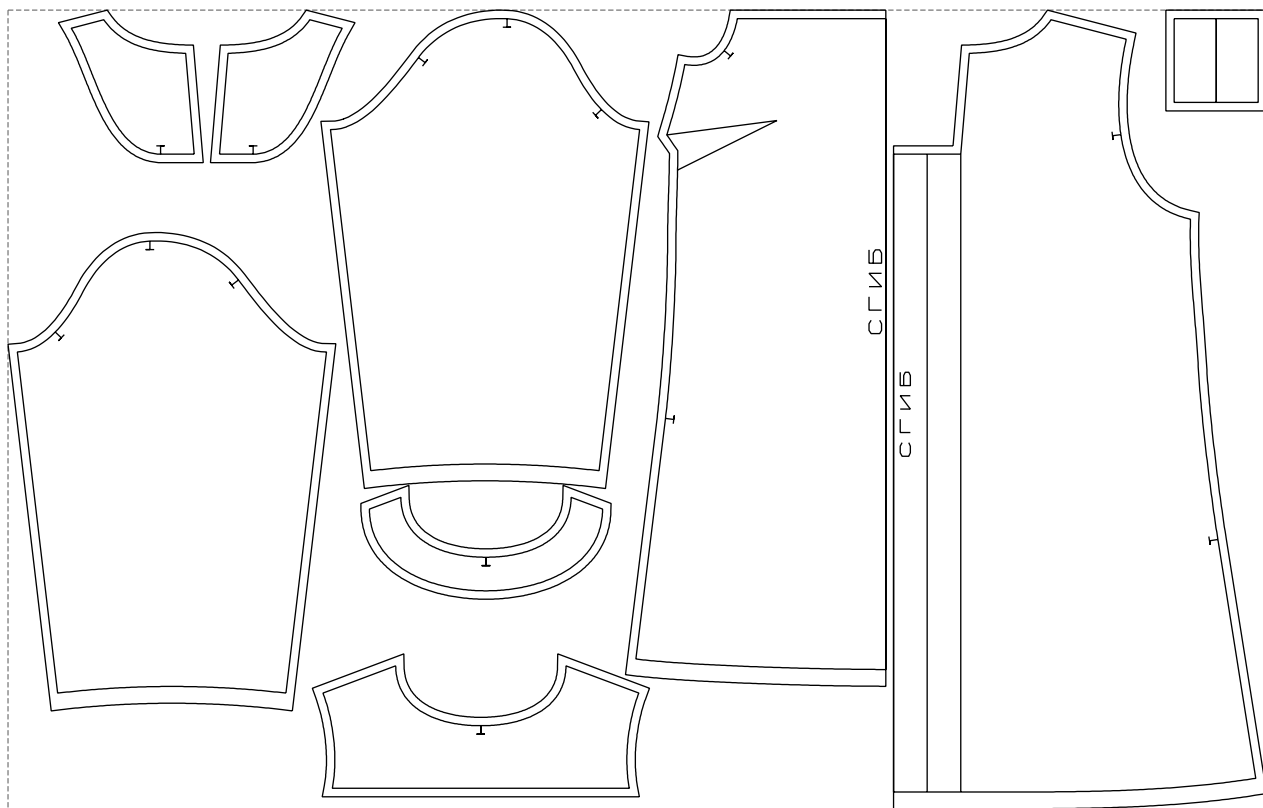

Not for print

Paper size: A4, size:1278.34 x951.31 mm

# Example

size:1499.00 x951.31 mm

Maneken =1 ver.0

rz\_1=170

rz\_16=92

rz\_17=78.8

rz\_18=71.8

rz\_19=100

rz\_20=98.1

---

. . . . .  
. . . . .  
. . . . .