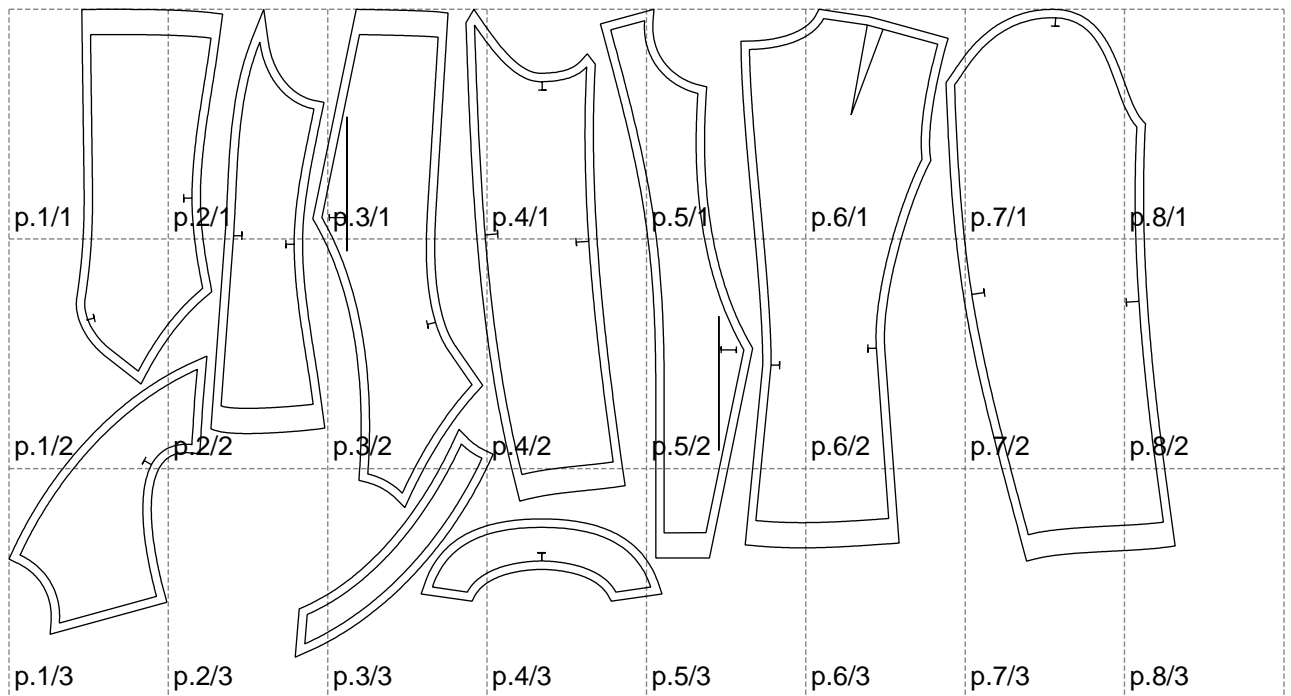

Not for print

Paper size: A4, size:1388.97 x771.60 mm

# Example

size:1499.00 x1478.57 mm

Maneken =1 ver.0

rz\_1=170

rz\_16=92

rz\_17=78.8

rz\_18=71.8

rz\_19=100

rz\_20=98.1

---

. . . . .  
. . . . .  
. . . . .