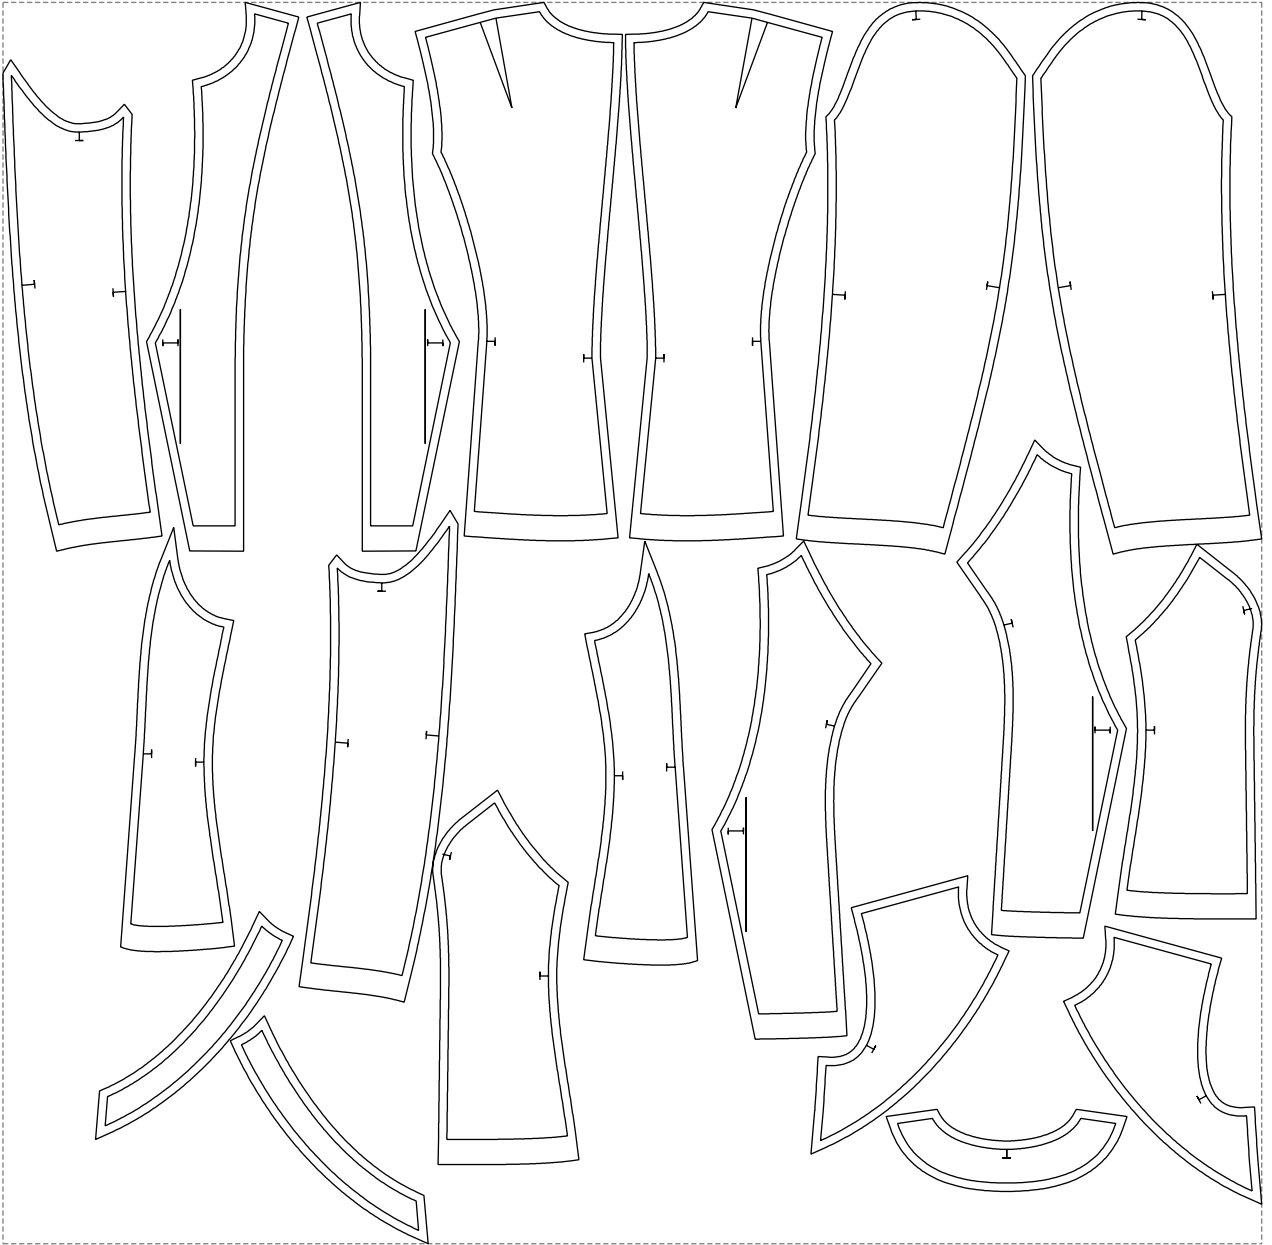

# Example

size:1499.00 x1478.57 mm

Maneken =1 ver.0

rz\_1=170

rz\_16=92

rz\_17=78.8

rz\_18=71.8

rz\_19=100