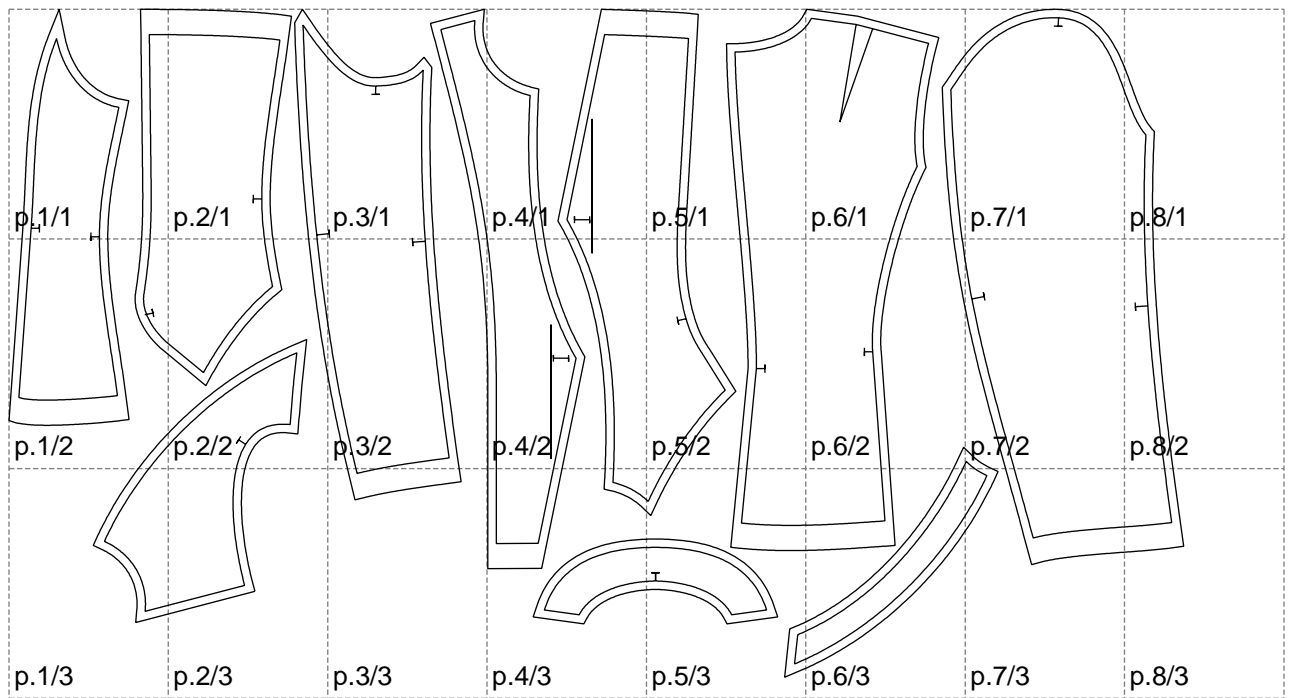

Not for print

Paper size: A4, size:1399.00 x795.38 mm

# Example

size:1499.00 x1528.70 mm

Maneken =1 ver.0

rz\_1=170

rz\_16=100

rz\_17=85.4

rz\_18=80.2

rz\_19=108

rz\_20=105.4

---

. . . . .  
. . . . .  
. . . . .