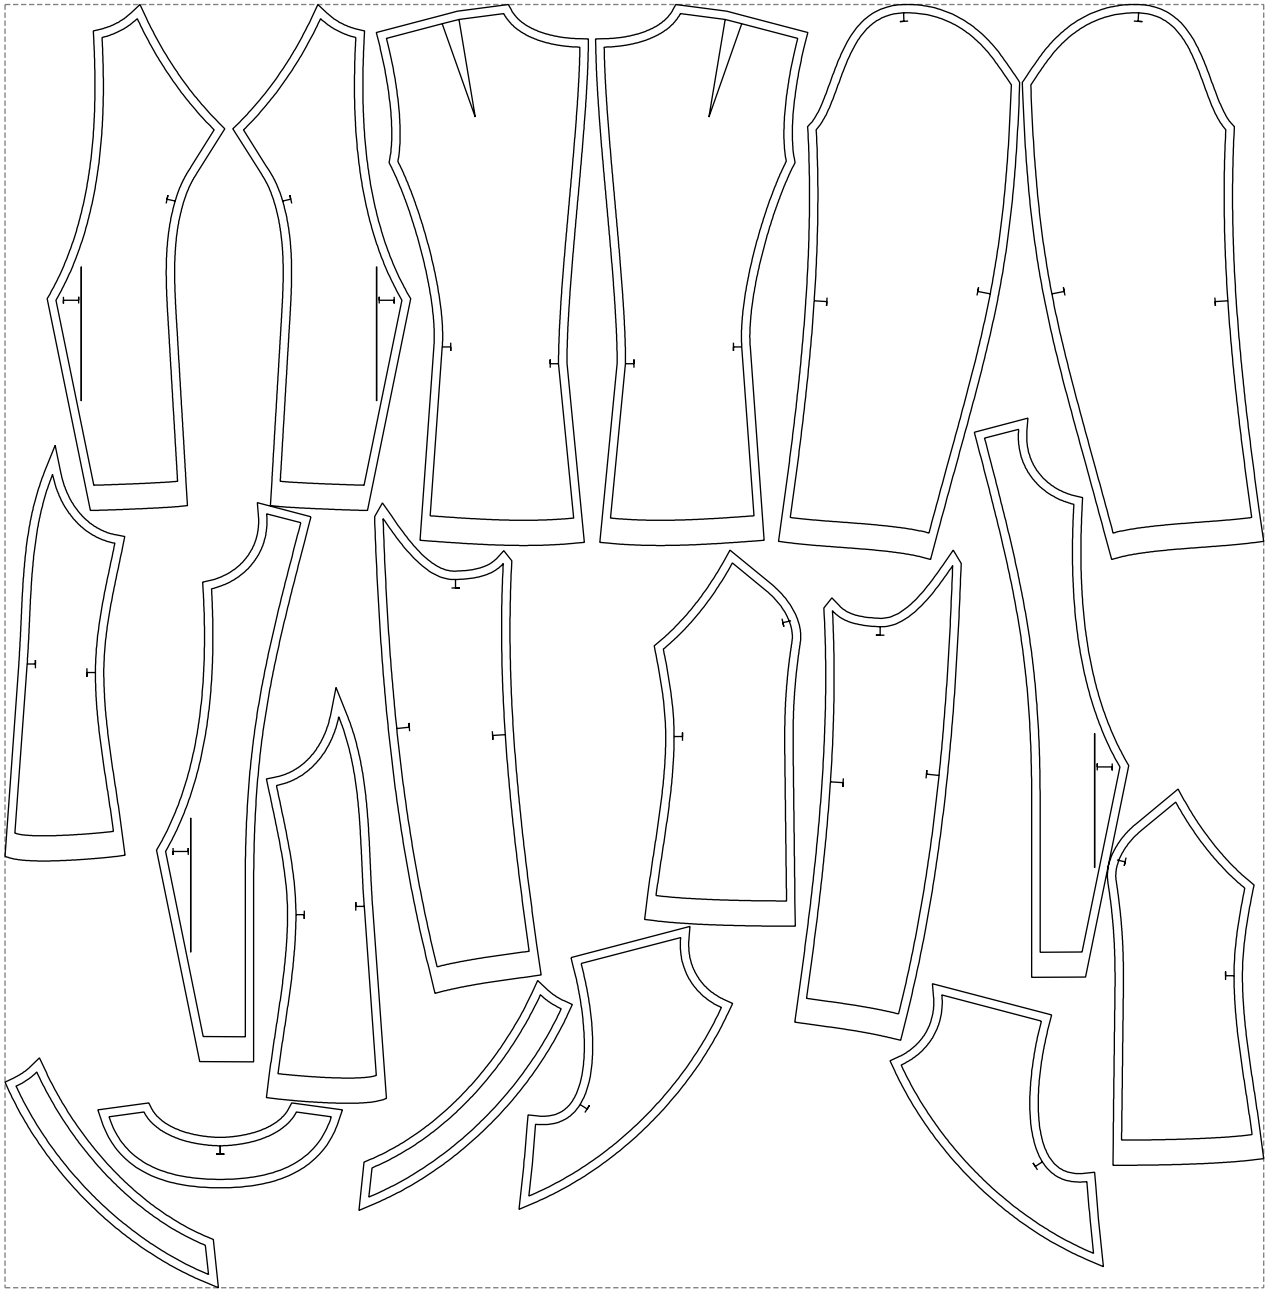

# Example

size:1499.00 x1528.70 mm

Maneken =1 ver.0

rz\_1=170

rz\_16=100

rz\_17=85.4

rz\_18=80.2

rz\_19=108