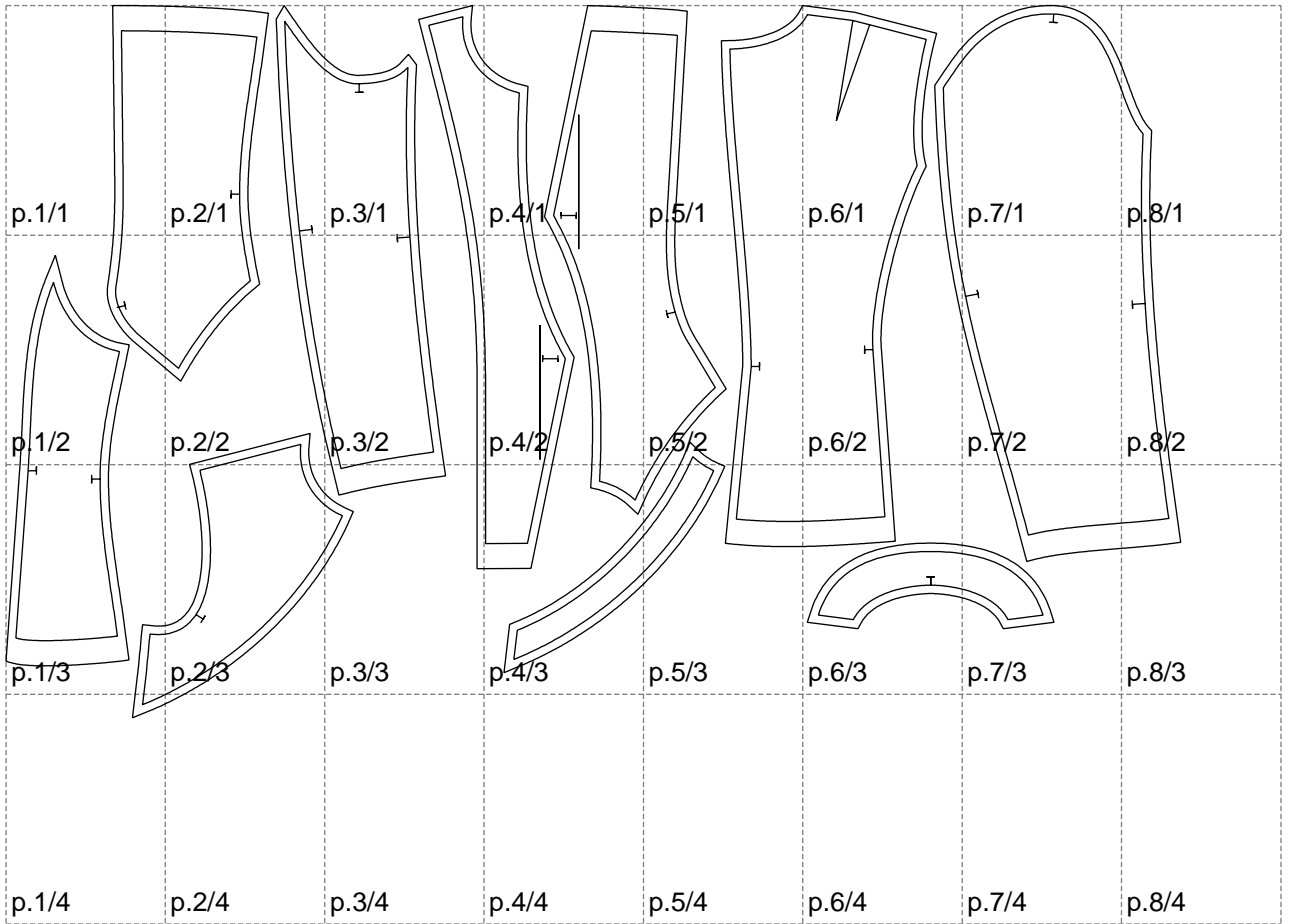

Not for print

Paper size: A4, size:1399.00 x848.17 mm

# Example

size:1499.00 x1547.59 mm

Maneken =1 ver.0

rz\_1=170

rz\_16=104

rz\_17=88.9

rz\_18=84.4

rz\_19=112

rz\_20=109.3

---

. . . . .  
. . . . .  
. . . . .