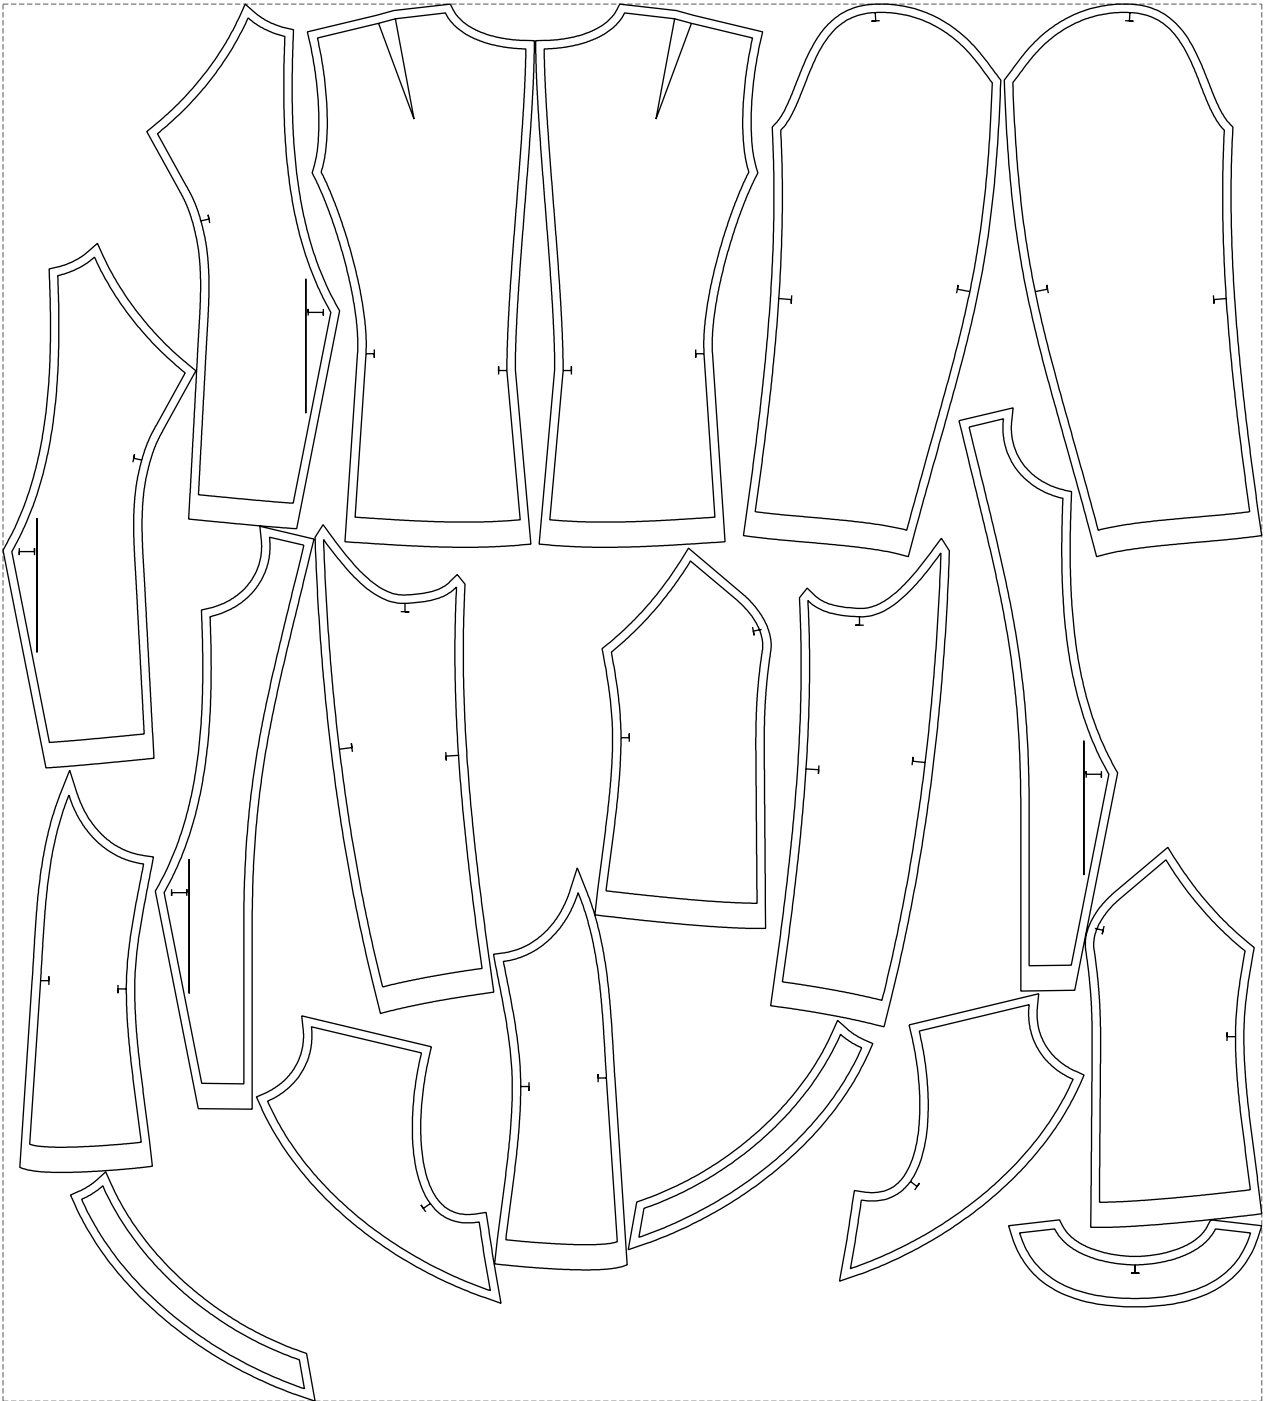

Not for print

Paper size: A4, size:1399.00 x894.68 mm

# Example

size:1499.00 x1664.38 mm

Maneken =1 ver.0

rz\_1=170

rz\_16=116

rz\_17=100

rz\_18=98.8

rz\_19=124