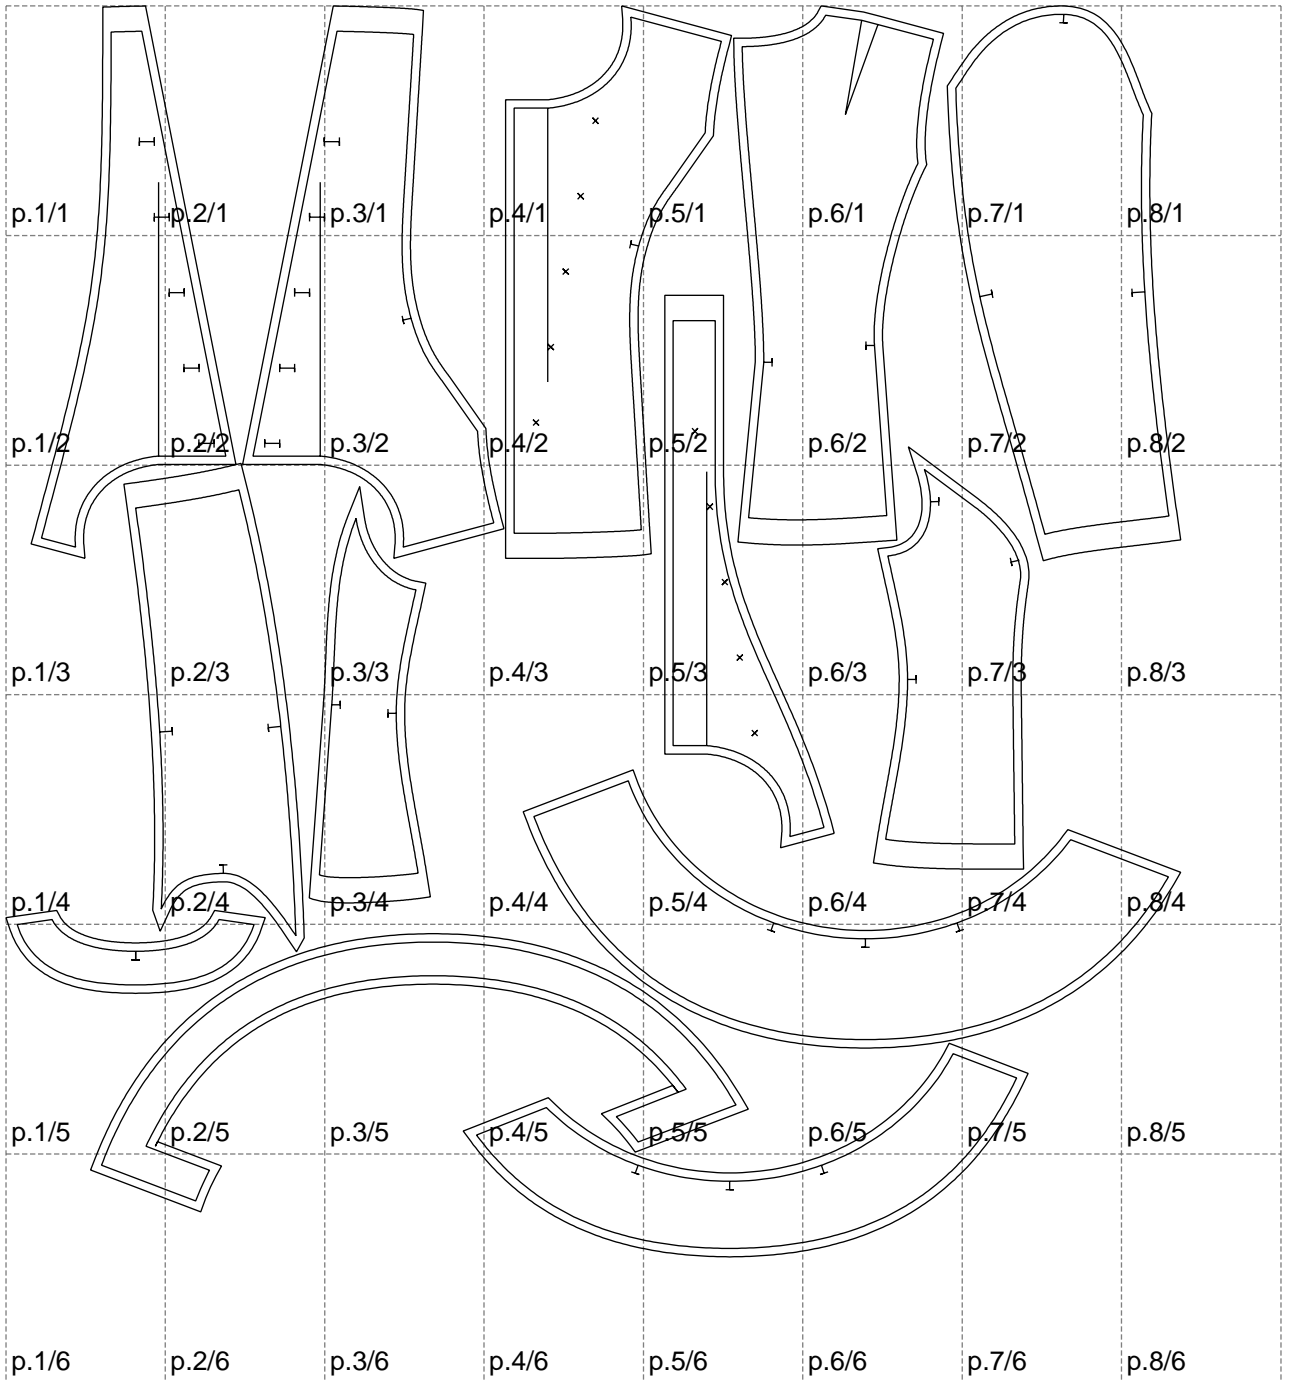

Not for print

Paper size: A4, size:1399.00 x1489.54 mm

# Example

size:1499.00 x1920.31 mm

Maneken =1 ver.0

rz\_1=170

rz\_16=96

rz\_17=82

rz\_18=76

rz\_19=104

rz\_20=101.8

---

. . . . .  
. . . . .  
. . . . .