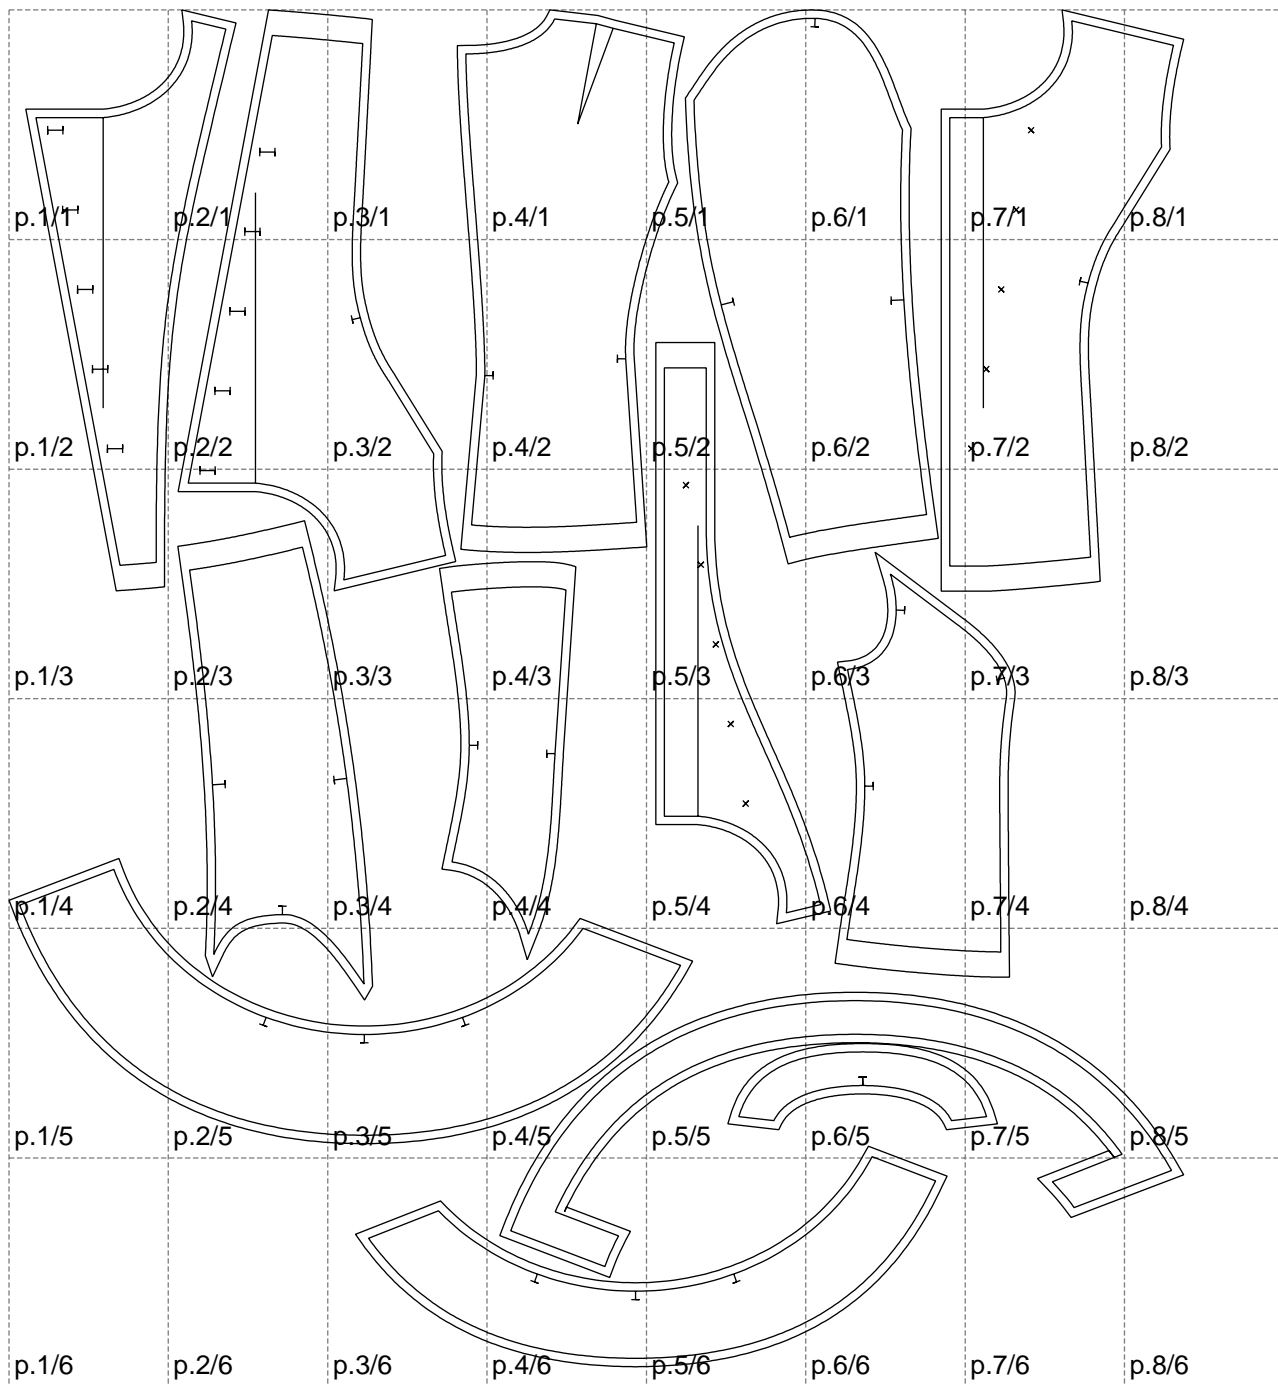

Not for print

Paper size: A4, size:1399.00 x1615.64 mm

# Example

size:1488.99 x2034.92 mm

Maneken =1 ver.0

rz\_1=170

rz\_16=116

rz\_17=100

rz\_18=98.8

rz\_19=124

rz\_20=121

---

. . . . .  
. . . . .  
. . . . .