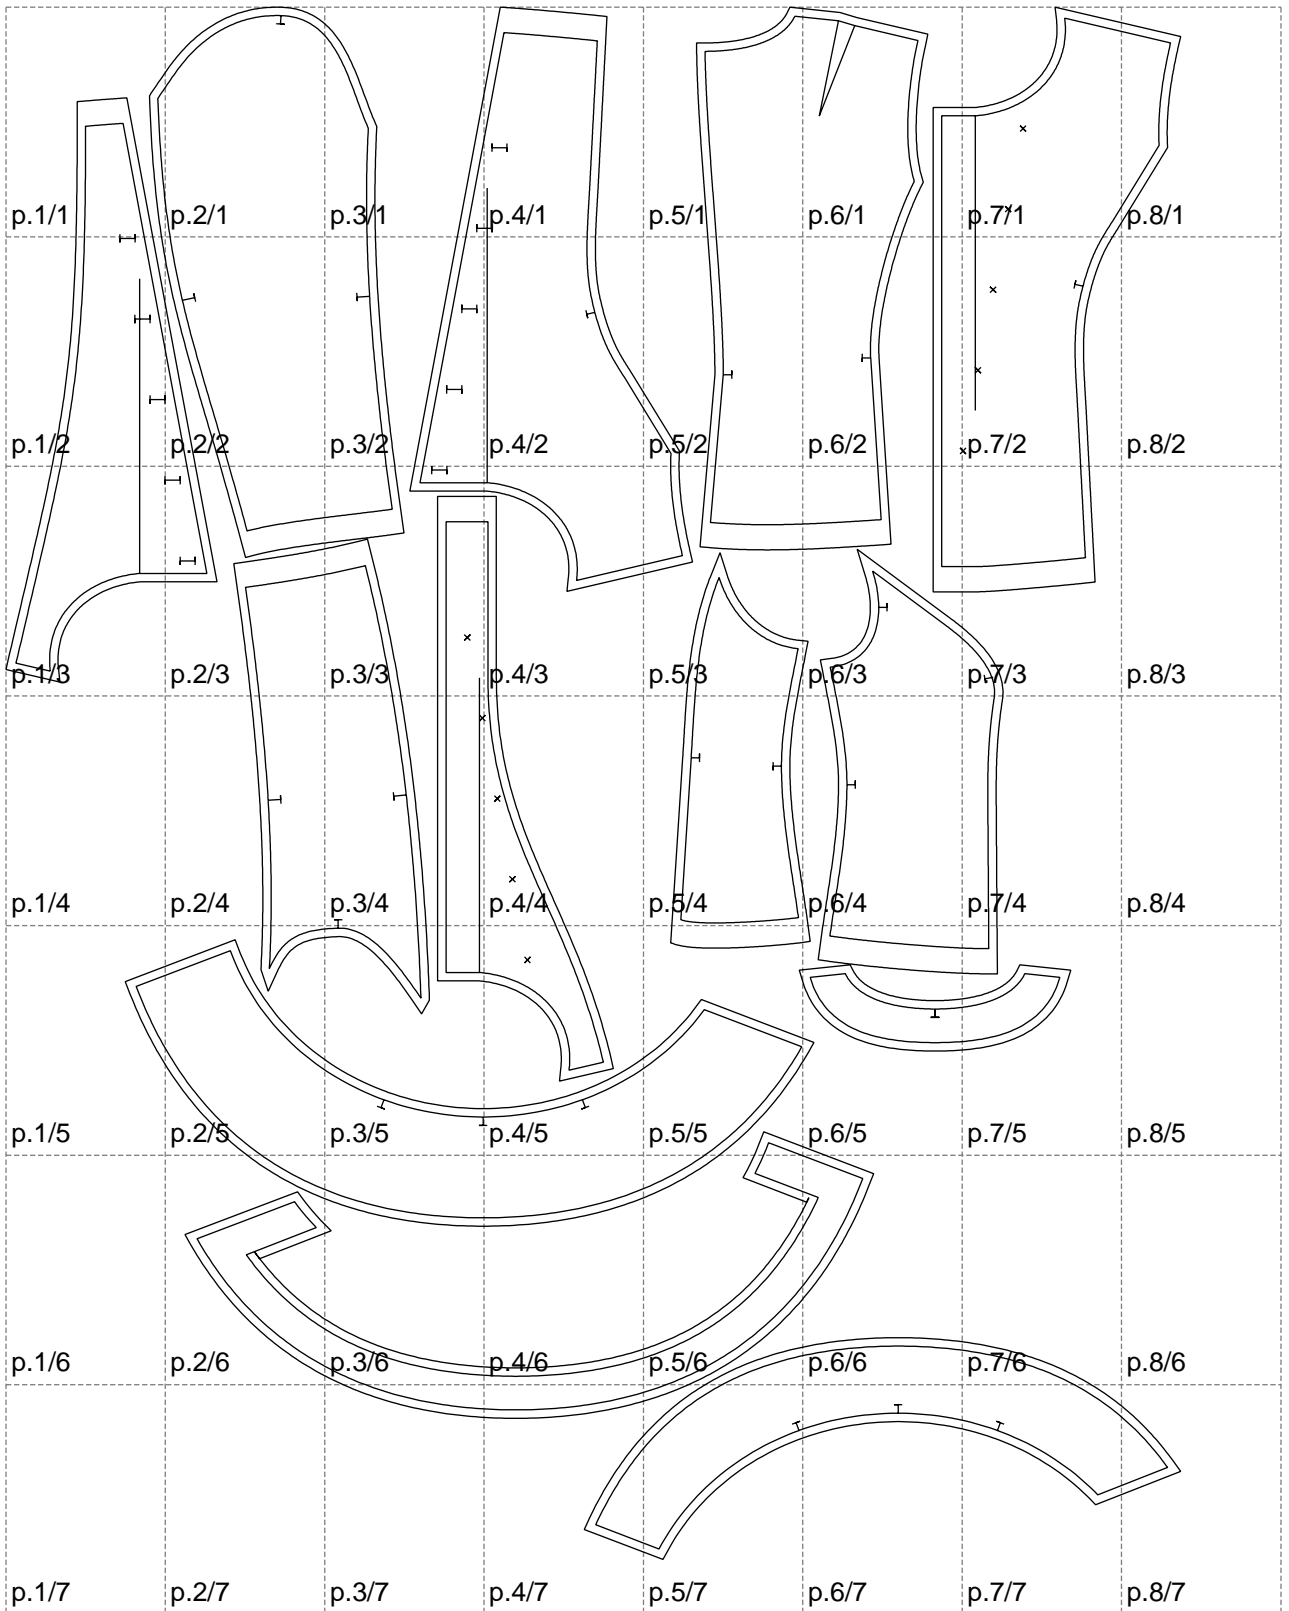

Not for print

Paper size: A4, size:1399.00 x1848.39 mm

# Example

size:1499.00 x2168.25 mm

Maneken =1 ver.0

rz\_1=170

rz\_16=120

rz\_17=104

rz\_18=103.6

rz\_19=128

rz\_20=125.1

---

. . . . .  
. . . . .  
. . . . .