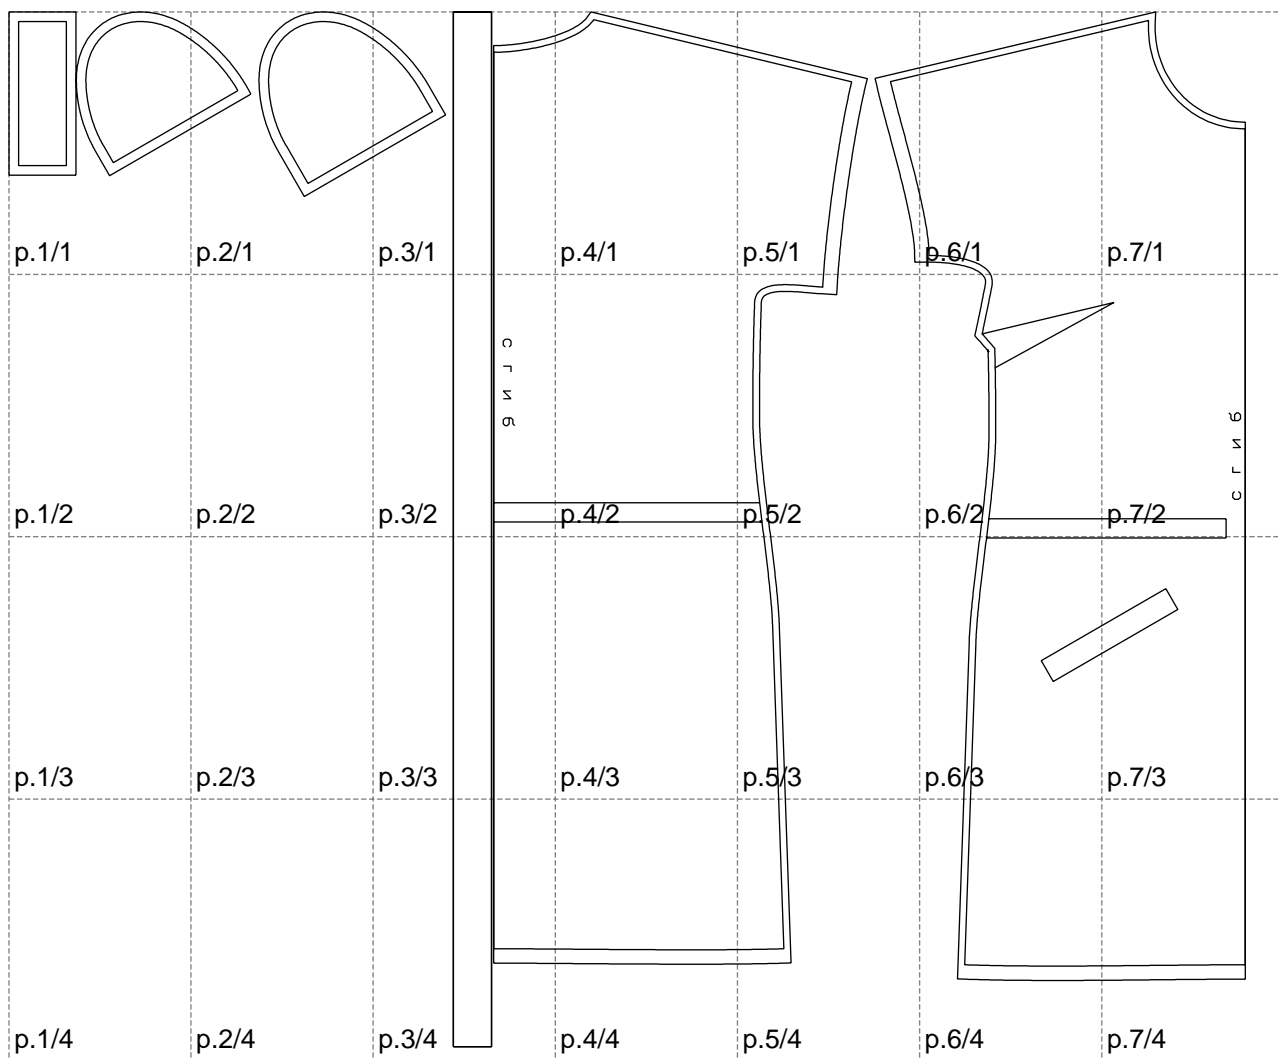

Not for print

Paper size: A4, size:1288.25 x1078.14 mm

Example

size:1488.94 x1078.14 mm

Maneken =1 ver.0

rz_1=170

rz_16=104

rz_17=88.9

rz_18=84.4

rz_19=112

rz_20=109.3

.
.
.