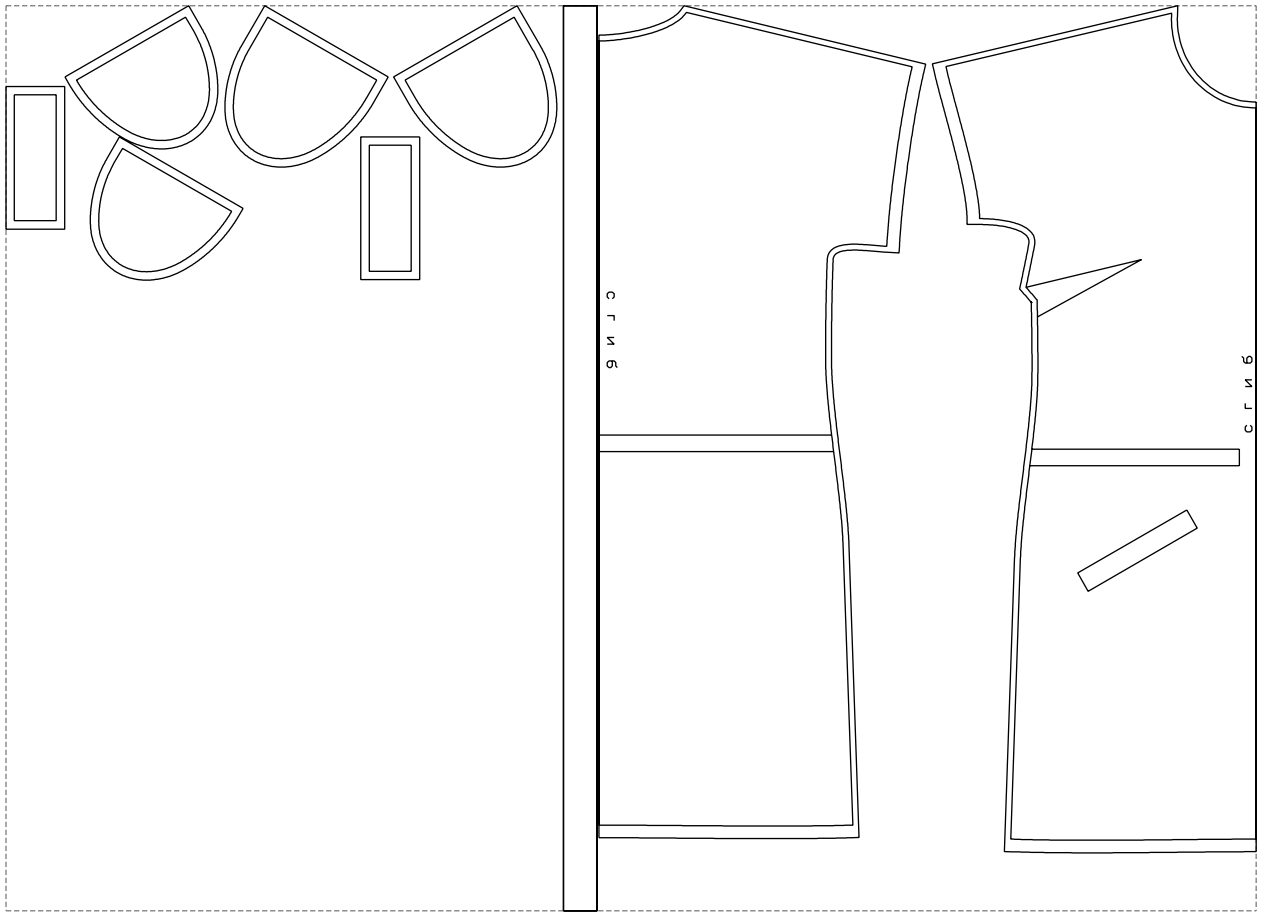

Not for print

Paper size: A4, size:1288.25 x1078.14 mm

Example

size:1488.94 x1078.14 mm

Maneken =1 ver.0

rz_1=170

rz_16=104

rz_17=88.9

rz_18=84.4

rz_19=112

rz_20=109.3

.
.
.