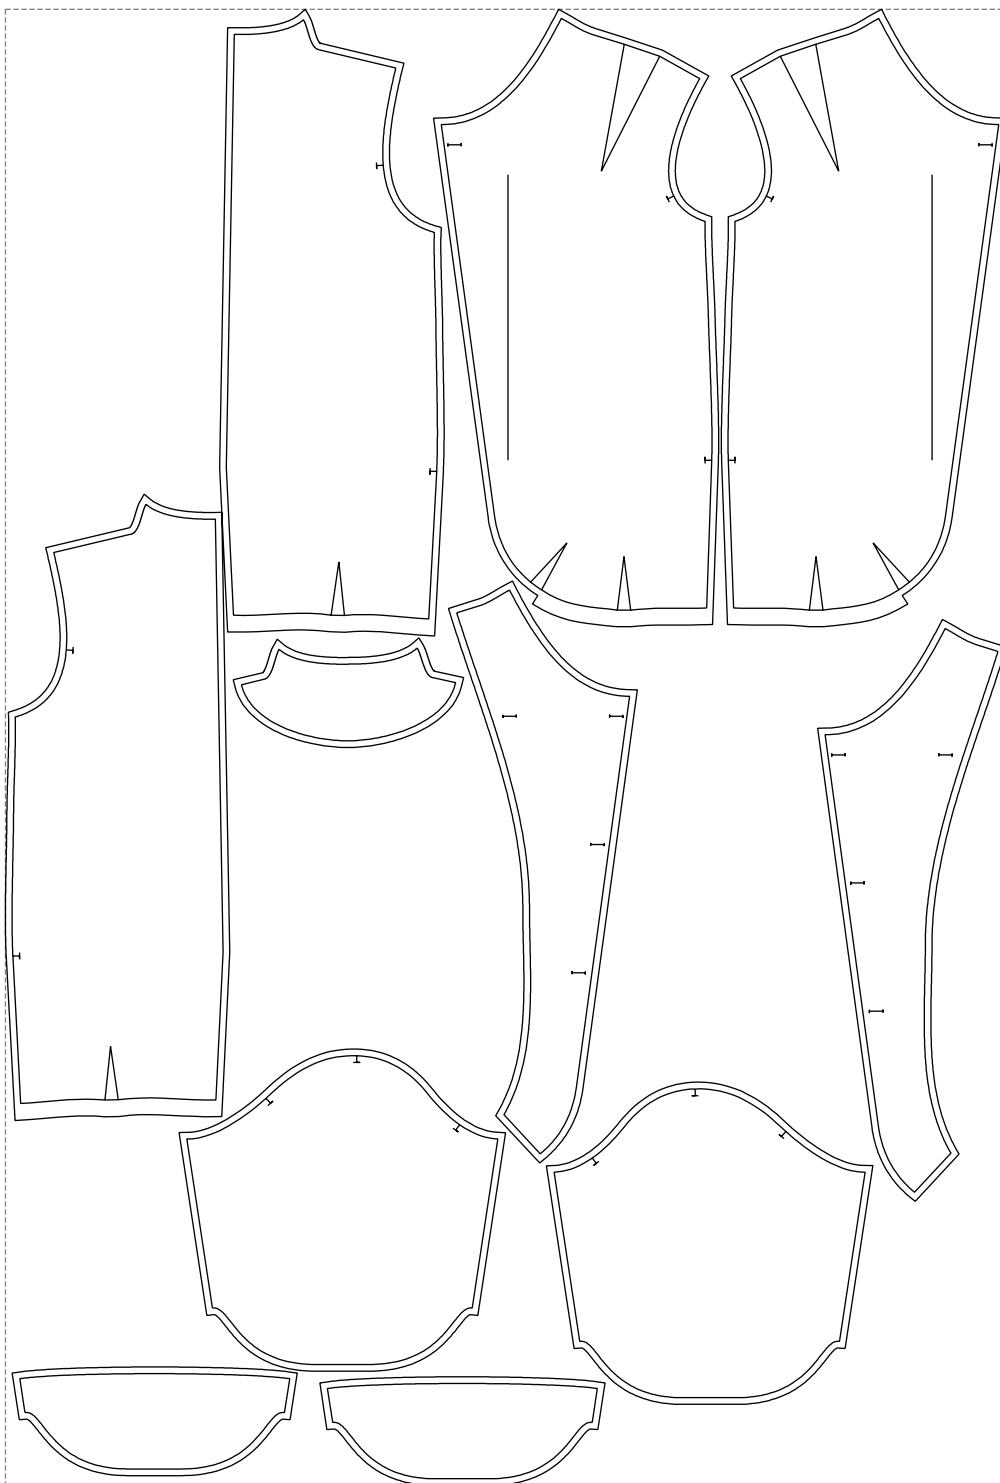

Not for print

Paper size: A4, size:1328.61 x1304.73 mm

# Example

size:1499.00 x2210.87 mm

Maneken =1 ver.0

rz\_1=170

rz\_16=104

rz\_17=88.9

rz\_18=84.4

rz\_19=112