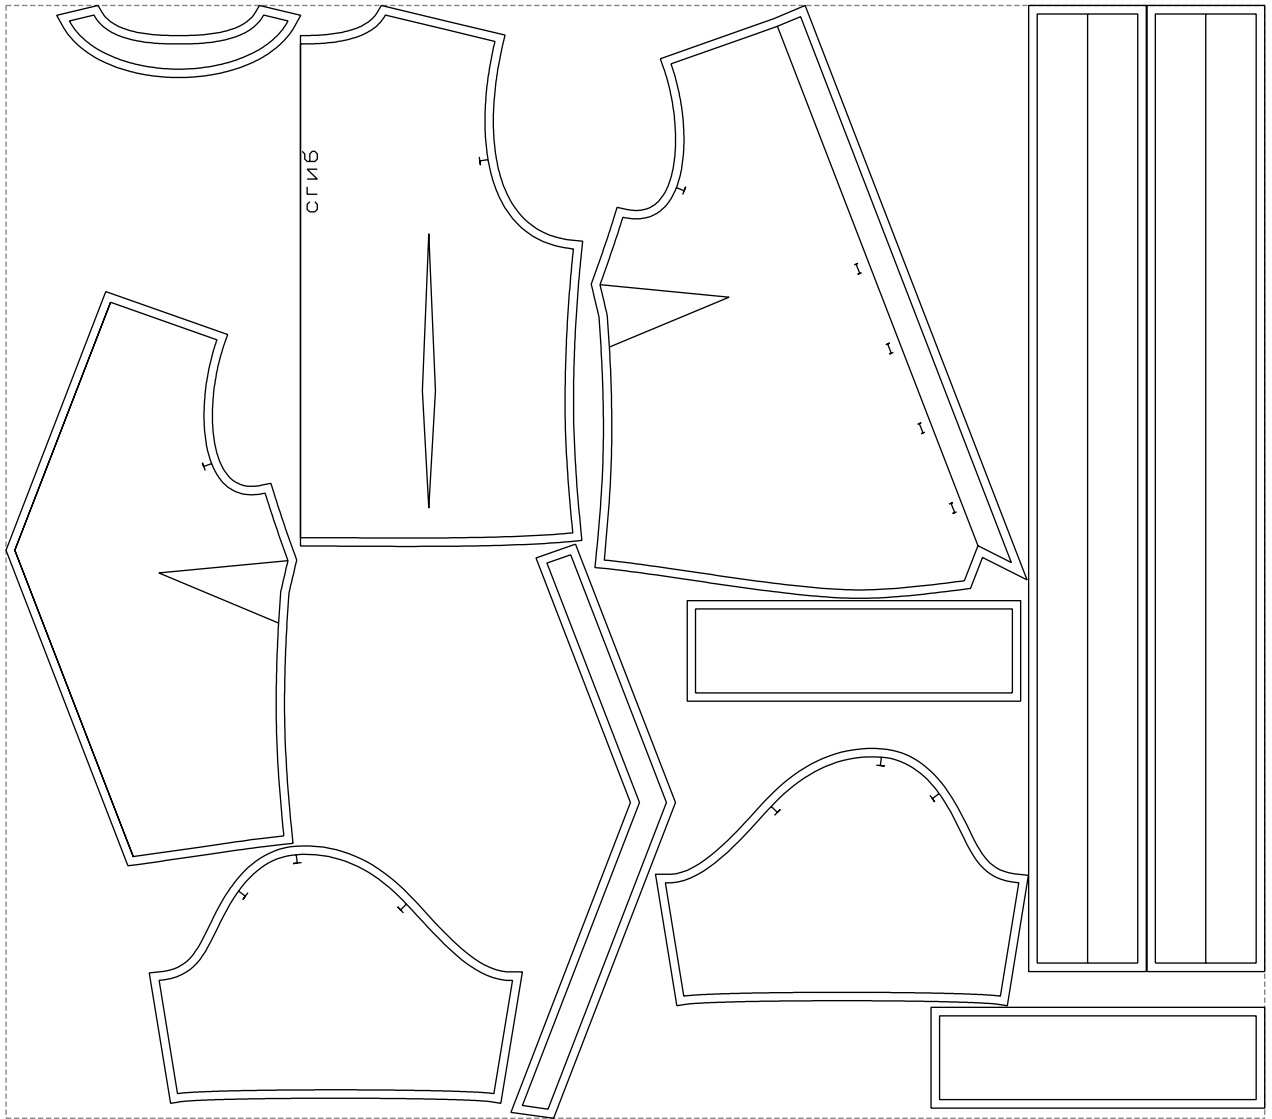

Not for print

Paper size: A4, size:1399.00 x1150.72 mm

# Example

size:1499.00 x1325.56 mm

Maneken =1 ver.0

rz\_1=170

rz\_16=116

rz\_17=100

rz\_18=98.8

rz\_19=124

rz\_20=121

---

. . . . .  
. . . . .  
. . . . .