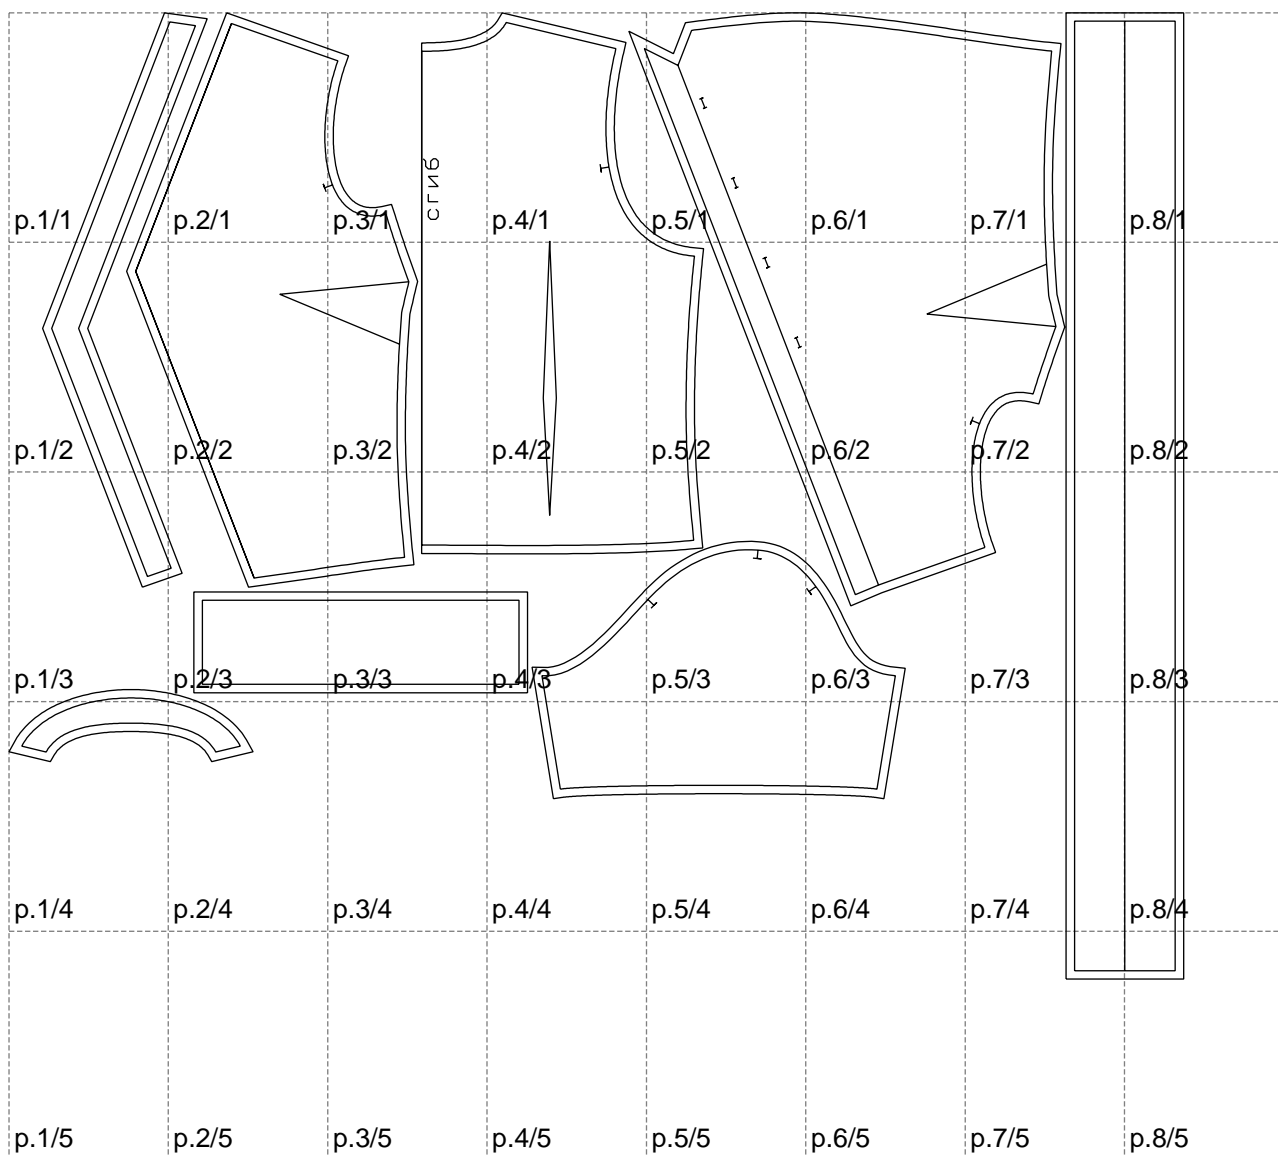

Not for print

Paper size: A4, size:1399.00 x1150.72 mm

# Example

size:1499.00 x1325.56 mm

Maneken =1 ver.0

rz\_1=170

rz\_16=116

rz\_17=100

rz\_18=98.8

rz\_19=124

rz\_20=121

---

. . . . .  
. . . . .  
. . . . .