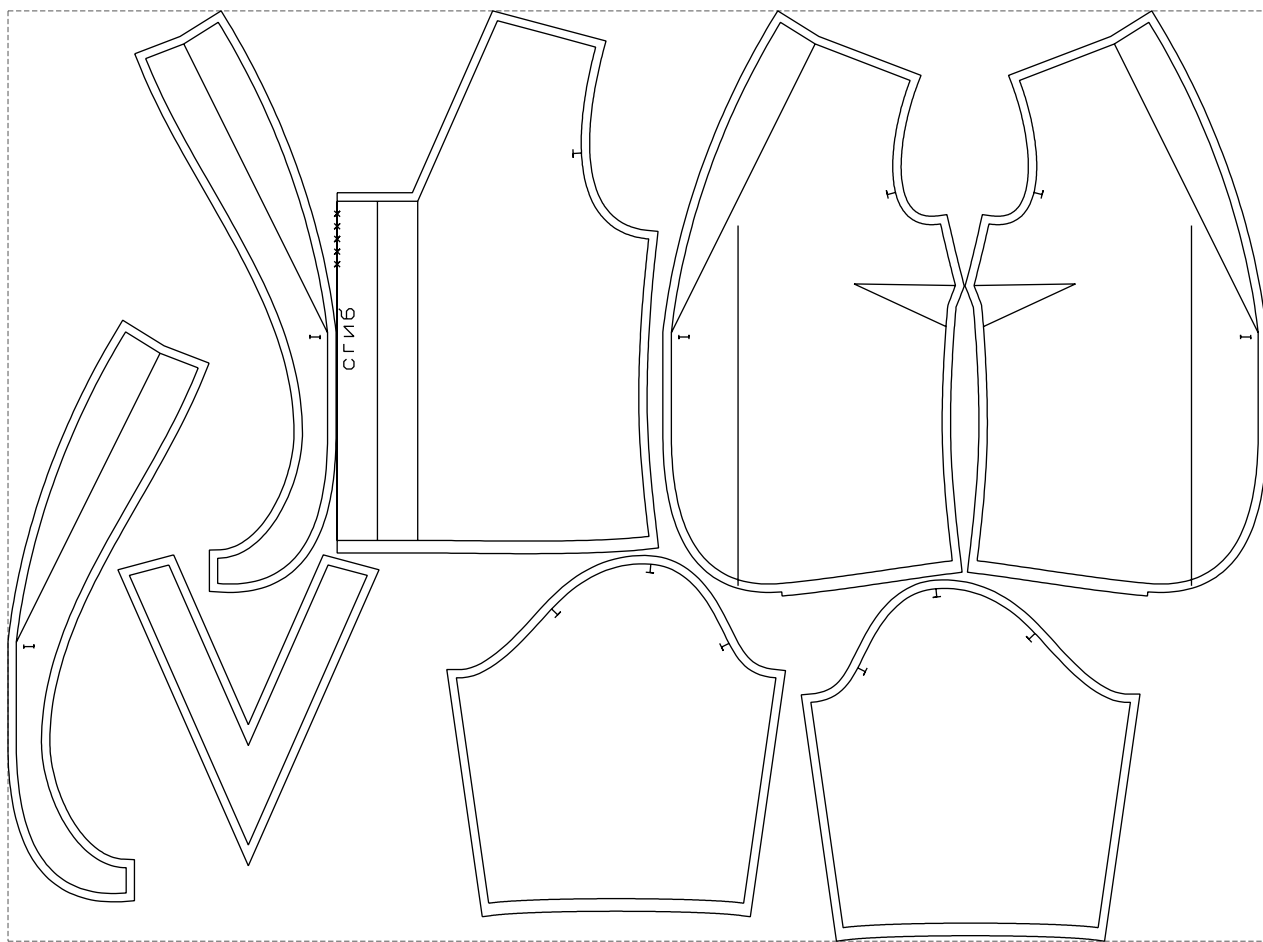

Not for print

Paper size: A4, size:1358.78 x799.07 mm

# Example

size:1499.00 x1108.45 mm

Maneken =1 ver.0

rz\_1=170

rz\_16=96

rz\_17=82

rz\_18=76

rz\_19=104

rz\_20=101.8

---

. . . . .  
. . . . .  
. . . . .