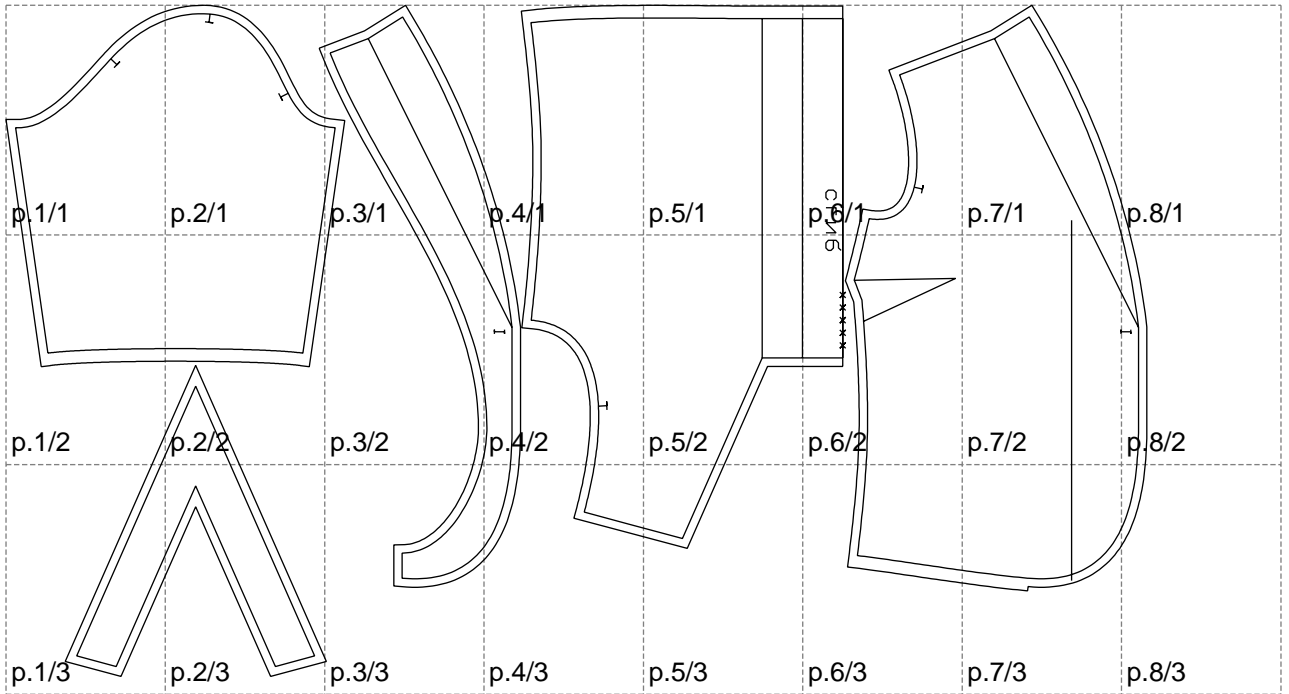

Not for print

Paper size: A4, size:1358.78 x799.07 mm

# Example

size:1499.00 x1108.45 mm

Maneken =1 ver.0

rz\_1=170

rz\_16=96

rz\_17=82

rz\_18=76

rz\_19=104

rz\_20=101.8

---

. . . . .  
. . . . .  
. . . . .