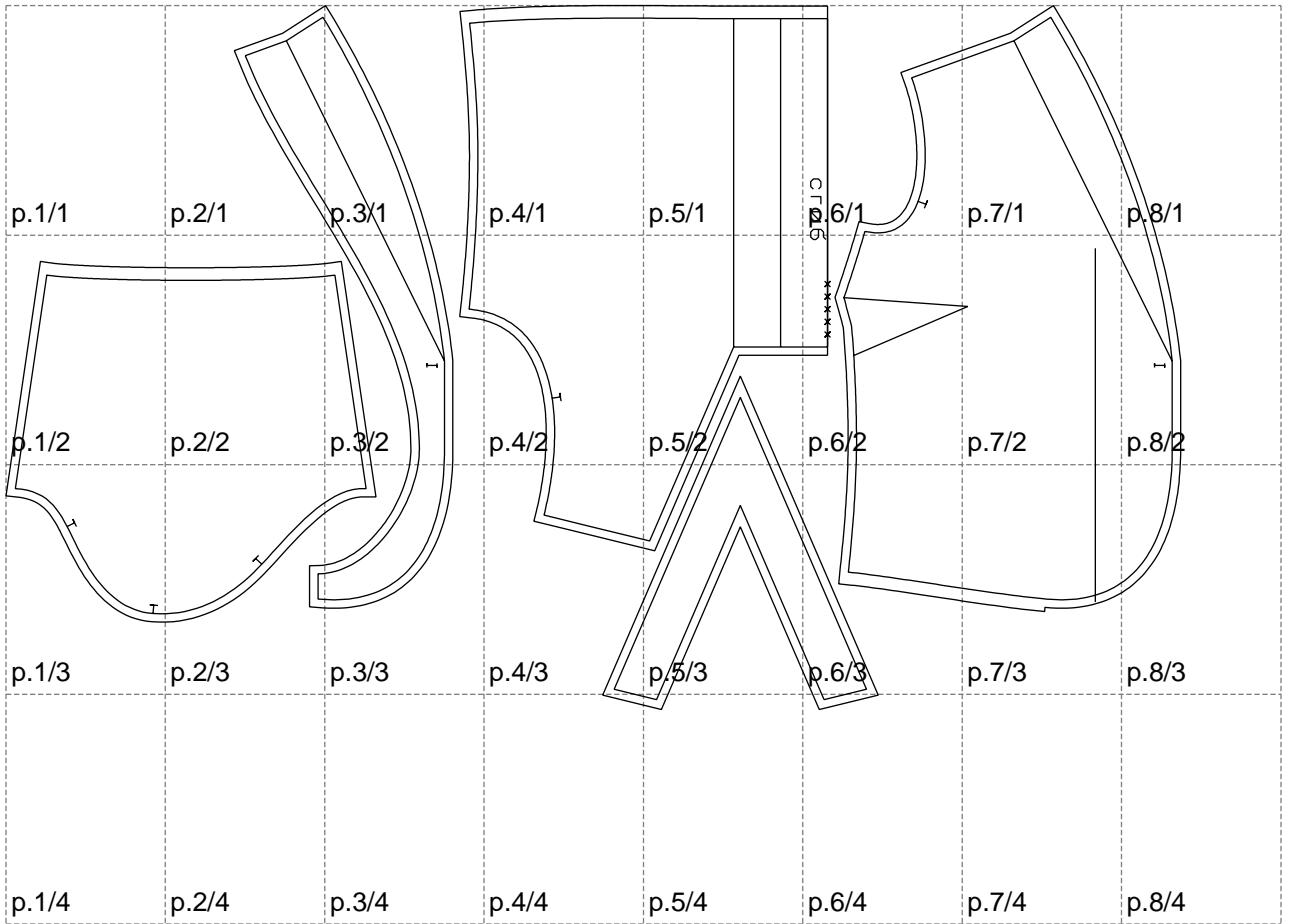

Not for print

Paper size: A4, size:1399.00 x838.17 mm

# Example

size:1499.00 x1540.03 mm

Maneken =1 ver.0

rz\_1=170

rz\_16=112

rz\_17=96.2

rz\_18=94

rz\_19=120

rz\_20=117

---

. . . . .  
. . . . .  
. . . . .