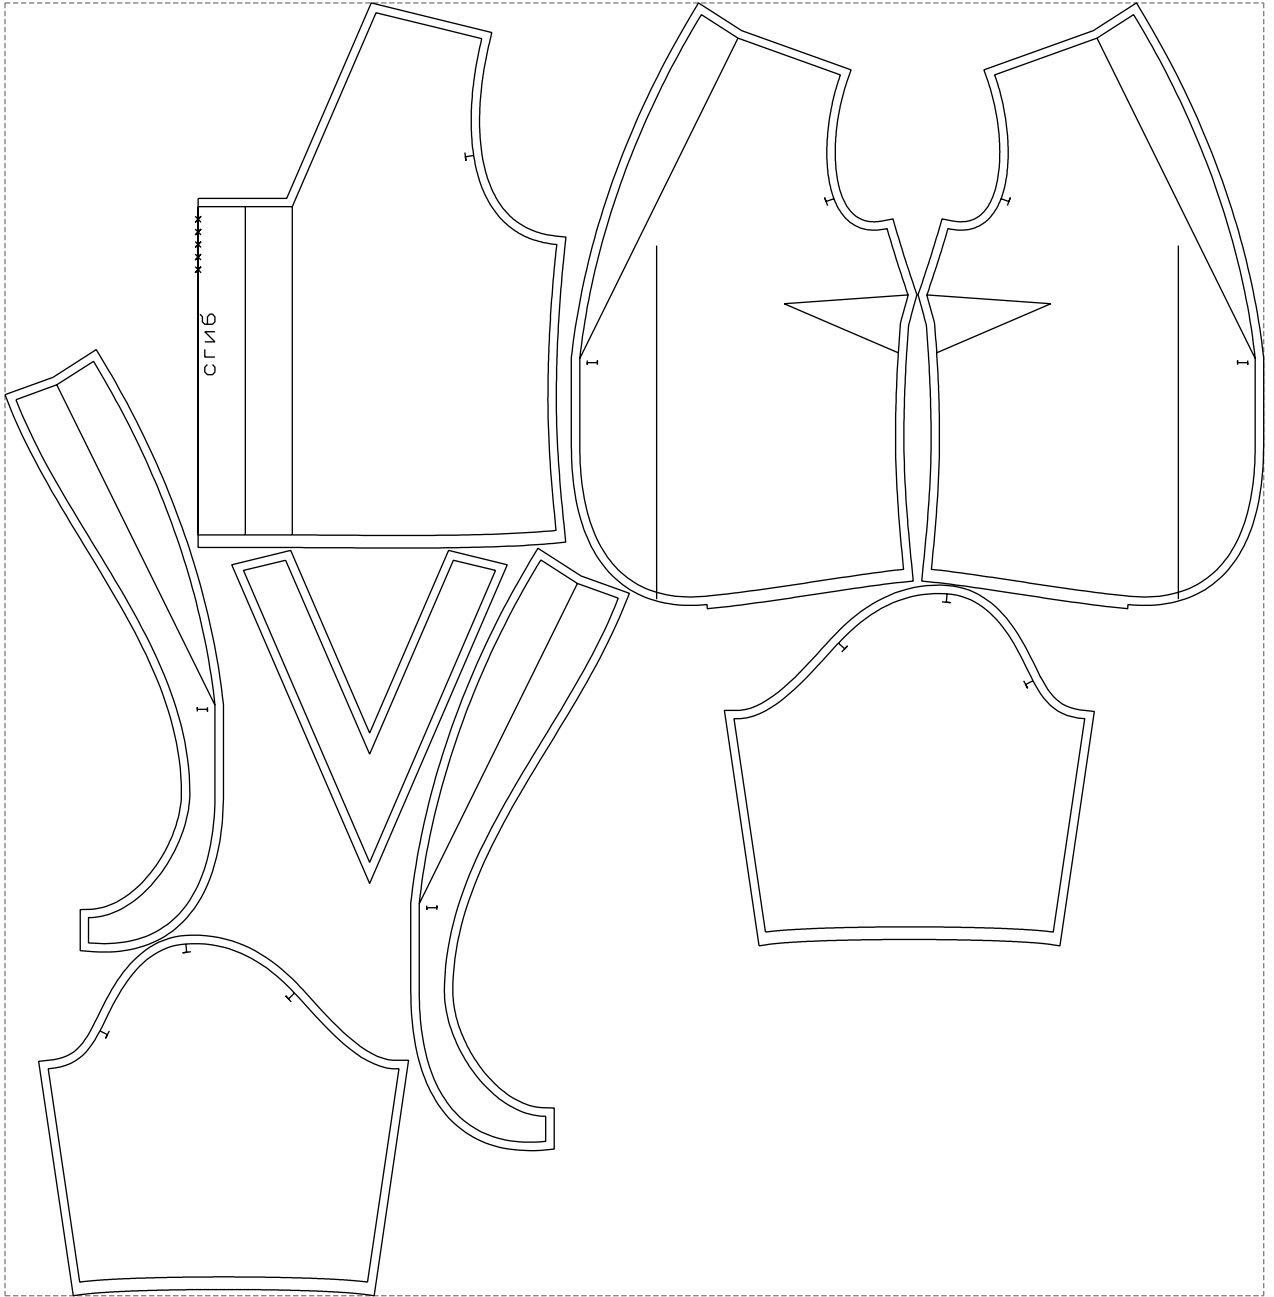

Not for print

Paper size: A4, size:1399.00 x838.17 mm

# Example

size:1499.00 x1540.03 mm

Maneken =1 ver.0

rz\_1=170

rz\_16=112

rz\_17=96.2

rz\_18=94

rz\_19=120

rz\_20=117

---

. . . . .  
. . . . .  
. . . . .