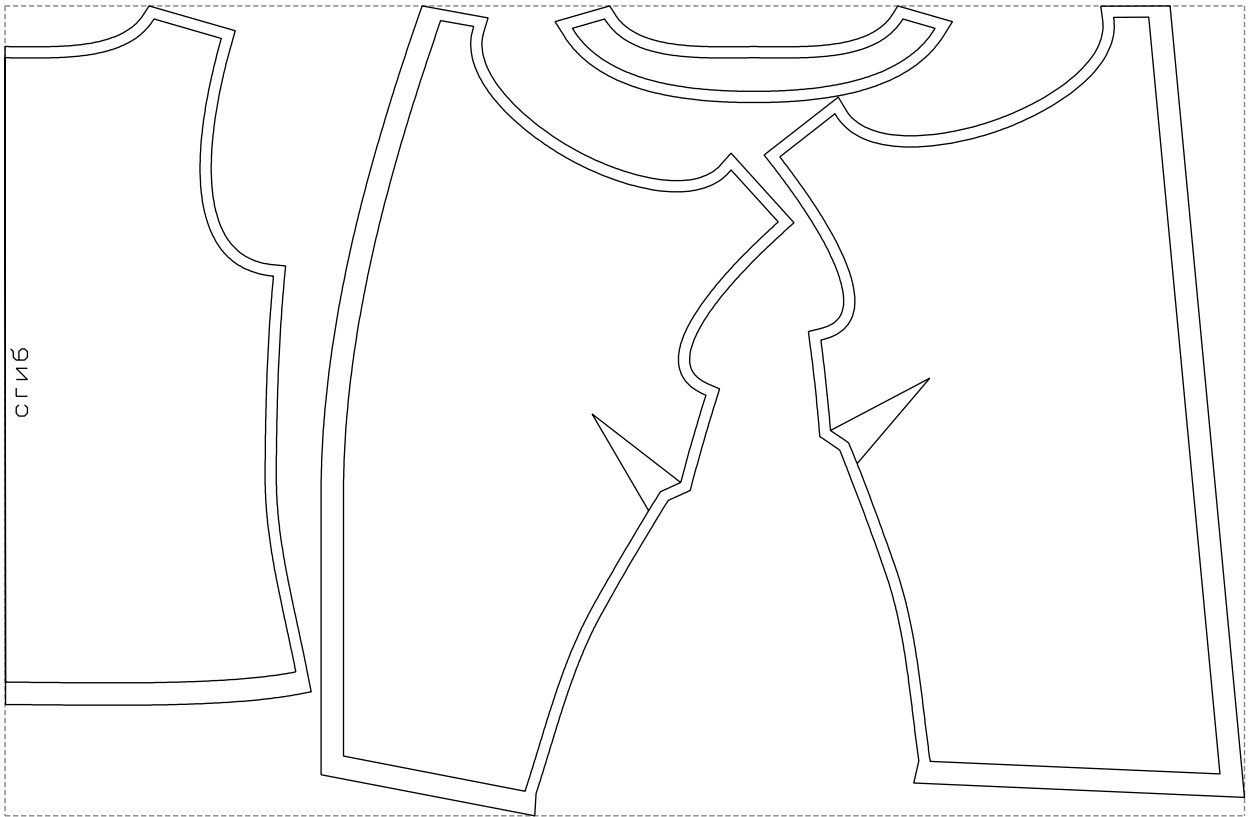

# Example

size:1107.24 x723.57 mm

Maneken =1 ver.0

rz\_1=170

rz\_16=88

rz\_17=75.6

rz\_18=67.6

rz\_19=96