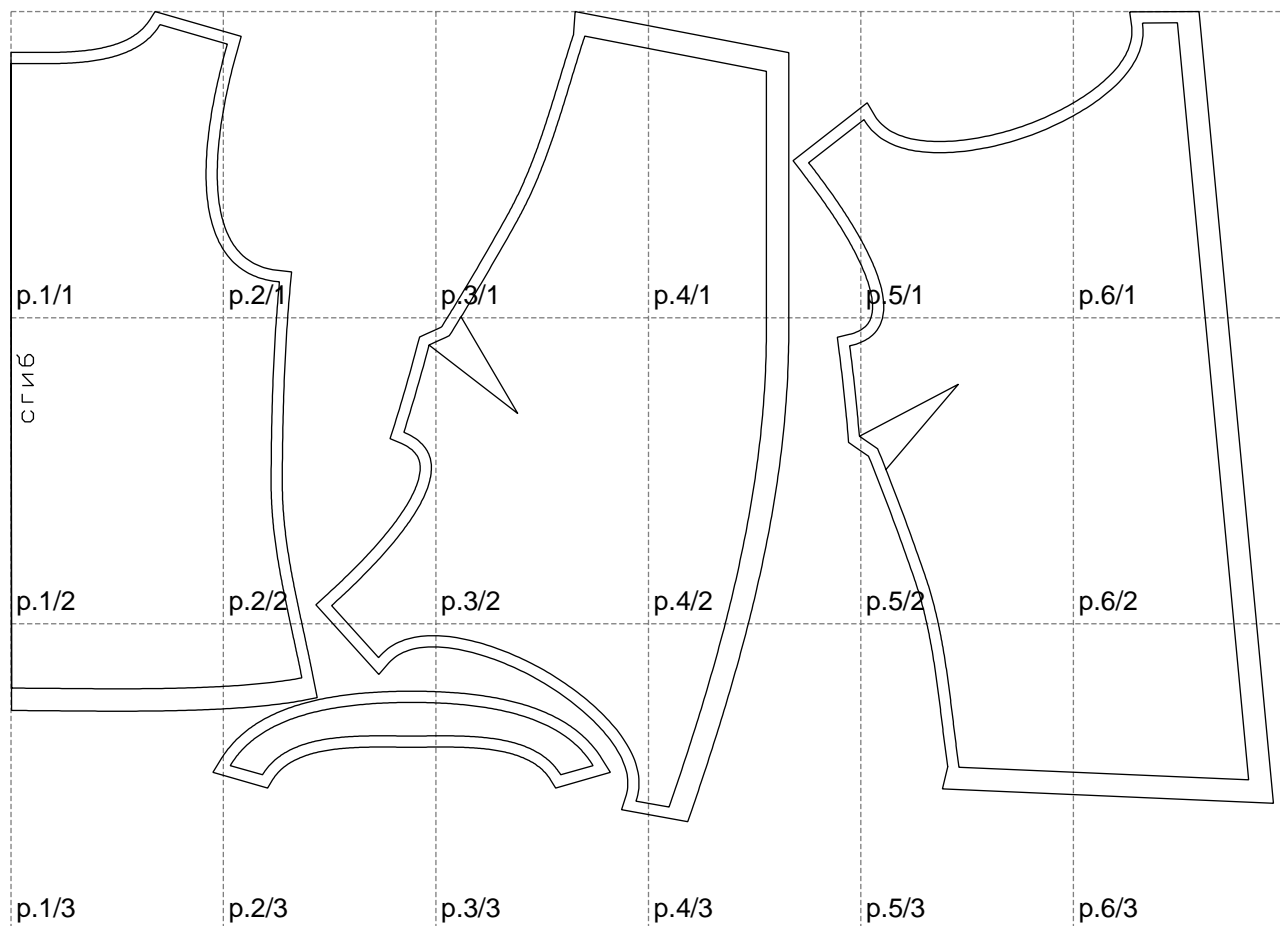

Not for print

Paper size: A4, size:1127.67 x723.57 mm

# Example

size:1107.24 x723.57 mm

Maneken =1 ver.0

rz\_1=170

rz\_16=88

rz\_17=75.6

rz\_18=67.6

rz\_19=96

rz\_20=94.6

---

. . . . .  
. . . . .  
. . . . .