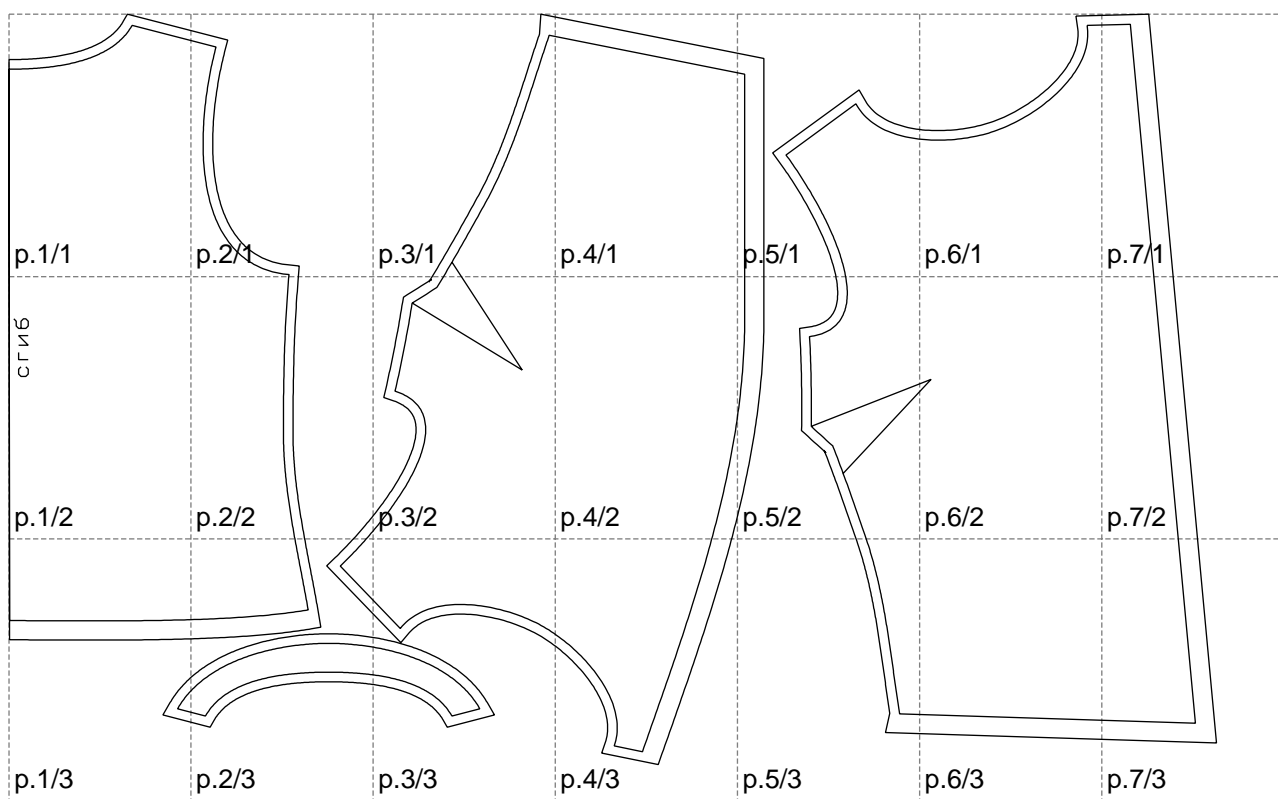

Not for print

Paper size: A4, size:1258.50 x781.94 mm

# Example

size:1218.08 x781.94 mm

Maneken =1 ver.0

rz\_1=170

rz\_16=108

rz\_17=92.5

rz\_18=89.2

rz\_19=116

rz\_20=113

---

. . . . .  
. . . . .  
. . . . .